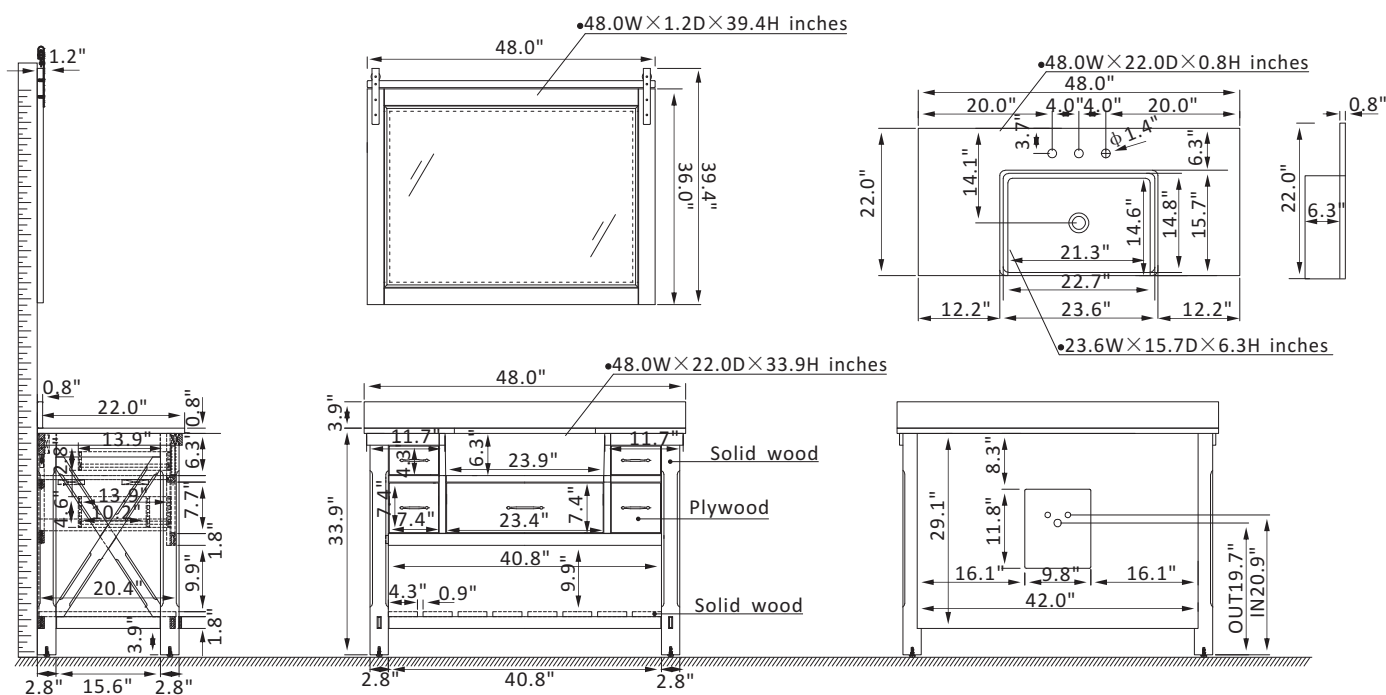

Vinnova Villareal Vanity Collection

Features

Constructed of imported solid oak and plywood for superior durability and long-lasting beauty. Available in beautiful Classical Grey or Weathered Pine finish to complement any room décor. 5 soft-closing, sturdy dovetail drawers with full extension glides provide spacious, concealed storage for toiletries and more.

0.8"-thick, composite White stone top lends a clean, elegant look, featuring 45-degree chamfered water retaining edges all around with backsplash.

Bright white, farmhouse-style sink has a deep basin and blends seamlessly with the stone vanity top. Matte Black-finish hardware adds a touch of classic style and stunning contrast against the textured wood.

Lower open shelving provides ample room for storing rolled towels and displaying decorative items. Single, rectangular, wood-framed mirror complements the farmhouse vanity style and ties it all together. (Mirror Option)

Countertop has pre-drilled, standard 8-inch widespread faucet holes without overflow.

Designed for easy, no-hassle plumbing and faucet installation.

Freestanding bathroom vanity (with back panel) comes fully assembled for your convenience.

1-Year Manufacturer Warranty—purchase with 100% peace of mind.

Vanity Dimensions:

701648-CR-GW/701648-WP-GW

Cabinet: 47.2"W x 21.6"D x 33.1"H

Top: 48"W x 22"D x 0.8"H

Overall Dimensions: 48"W x 22"D x 33.9"H

Basin Depth: 2.3"

All specifications are subject to change without prior notice.

* Does not include faucet, drain assembly, or P-trap, comes fully assembled and ready to install in your bathroom.