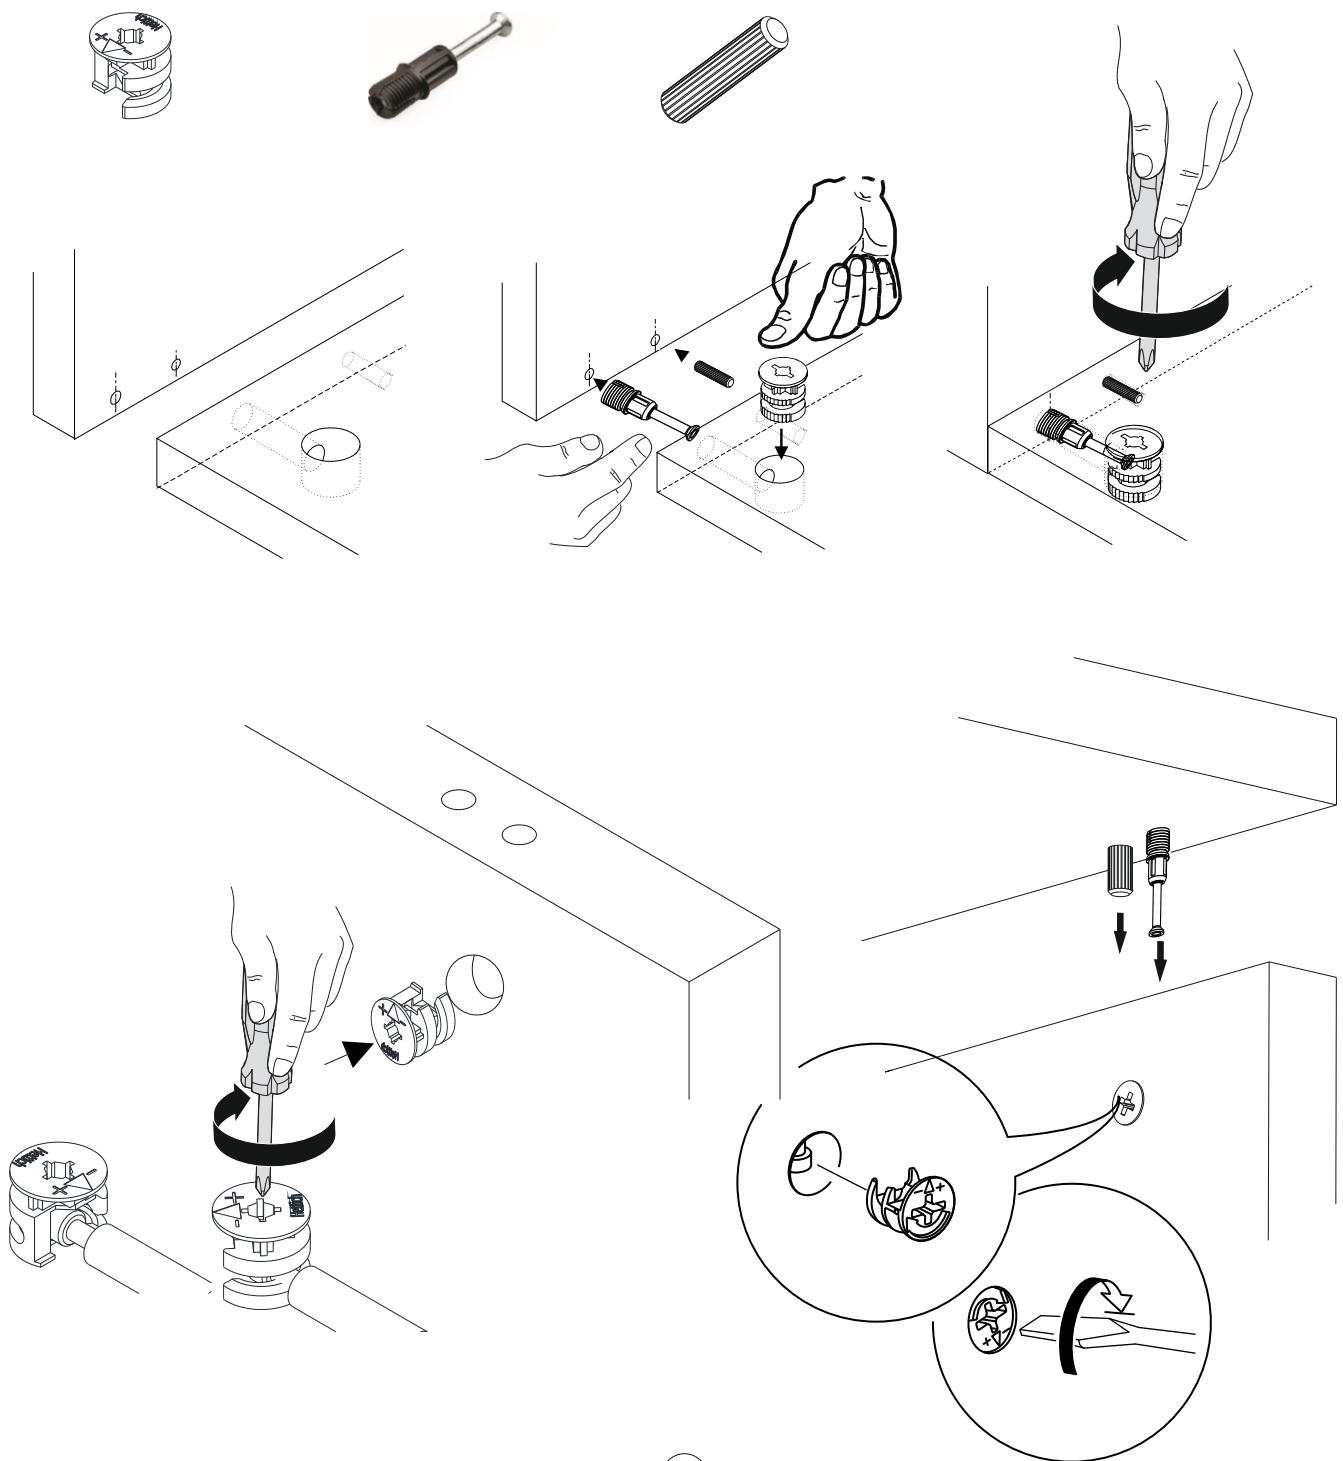

Dear Customer,

The product you bought was subjected to all sorts of tests and control before sending out to you. Even in this situation, sometimes happen that some component is damaged during the transportation. In such case please do not send the whole article back to us. Just request/order the damaged part. While requesting the required part, describe it exactly by looking to service card. Missing part will be sent to you as soon as possible. Before start assembling, please check the whole components and accessories according to the lists. After being sure that every part and accessory are okay and right, start assembling. Before start assembling, please clean all the components with a damp cloth. If you bought more than one product, to prevent confusion be sure that you completed the first product. Then start the other product's assembling. Never draw the products. While carrying, disassociate and lift the product and carry with minimum 2 people. For long distances carry the product with the package.

# ATTENTION!!

Minifix is the main connection material used in products.  
Before starting assembly, please check the drawings below...

The necessary tools (not included)