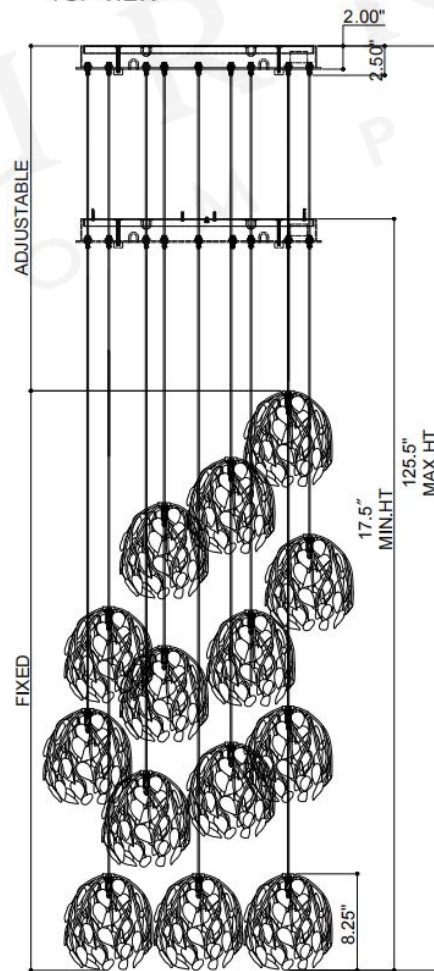

ITEM: 9000-1390

Overall Dimensions

Height: 17.5"

Diameter: 26.25"

TOP VIEW

CANOPY DETAIL

FRONT VIEW