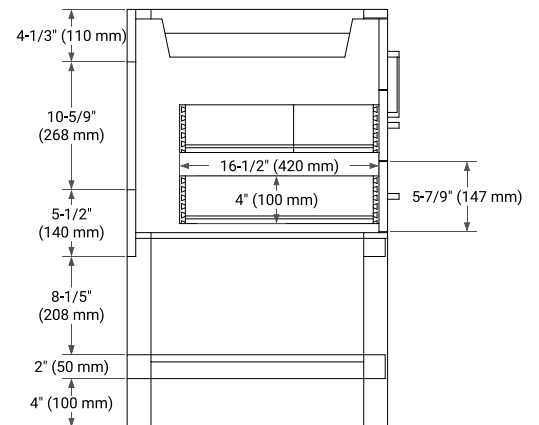

60" SINGLE SINK BASE CABINET

BASE CABINET DIMENSIONS

60" W x 21.5" D x 34.5" H

FEATURES

- Solid wood frame & plywood panels
- Dovetail drawers and joints
- Soft closing doors & drawers

HARDWARE FINISHES*

Brushed Nickel   Satin Brass   Matte Black   Polished Chrome

*Hardware comes preinstalled with the illustrated option. Other finishes are available on our online store if you prefer a different one.

AVAILABLE COLORS

White   Grey   Midnight Blue

FRONT VIEW

SIDE VIEW

PLAN VIEW