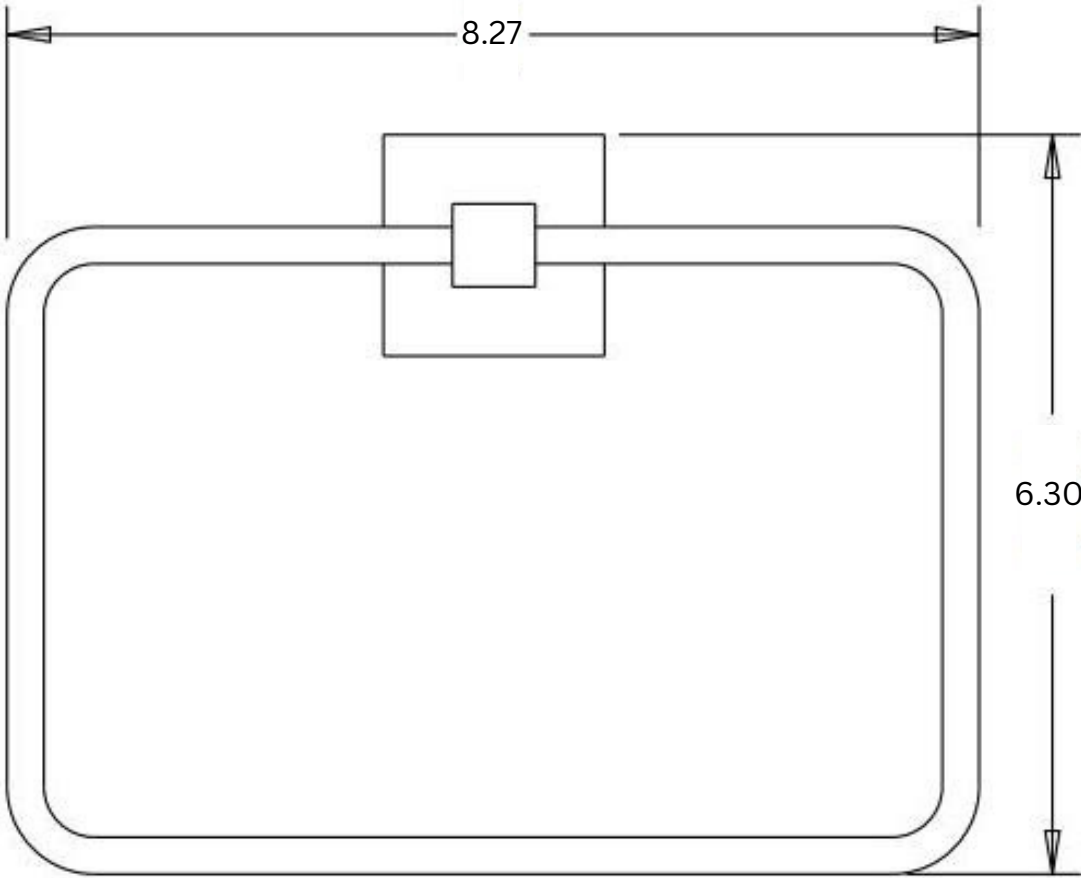

Dimensions

(Measurements in inches)

Towel Ring