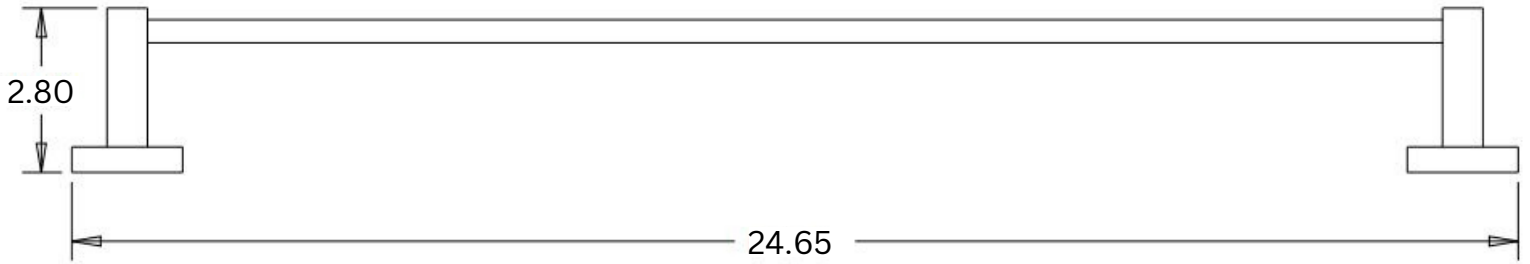

Dimensions

(Measurements in inches)

24" Towel Bar

18" Towel Bar

Series	Model No.	Finish
Bianca	BN8302	Matte White
Capri	CA3602; CA3602BN; CA3602BZ	Polished Chrome; Brushed Nickel; Bronze
Catania	CT7302	Gun Metal Gray
Trieste	TR6302	Matte Black