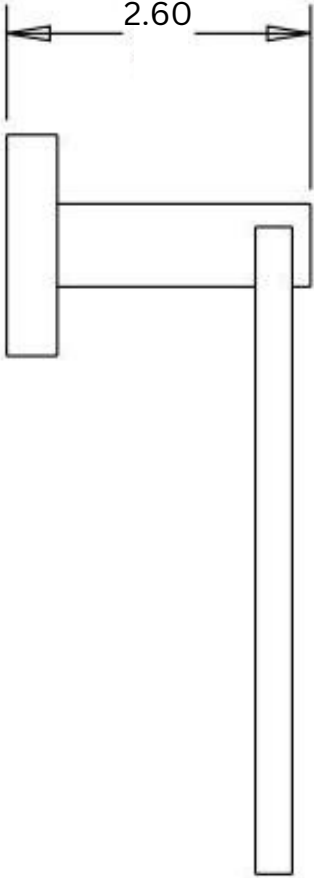

Dimensions

(Measurements in inches)

24" Towel Bar

18" Towel Bar

Series	Model No.	Finish
Bianca	BN8302	Matte White
Capri	CA3602; CA3602BN; CA3602BZ	Polished Chrome; Brushed Nickel; Bronze
Catania	CT7302	Gun Metal Gray
Trieste	TR6302	Matte Black

Dimensions

(Measurements in inches)

Towel Ring

Series	Model No.	Finish
Bianca	BN8303	Matte White
Capri	CA3603; CA3603BN; CA3603BZ	Polished Chrome; Brushed Nickel; Bronze
Capri	CA3633	Polished Chrome
Capri	CA36X3	Polished Chrome
Catania	CT7303	Gun Metal Gray
Trieste	TR6303	Matte Black

Dimensions

(Measurements in inches)

Toilet Paper Holder

**Vertical
Toilet Paper Holder
(CA3633)**

**Extended Post
Toilet Paper Holder
(CA36X3)**

Series	Model No.	Finish
Bianca	BN8304	Matte White
Capri	CA3604; CA3604BN; CA3604BZ	Polished Chrome; Brushed Nickel; Bronze
Catania	CT7304	Gun Metal Gray
Trieste	TR6304	Matte Black