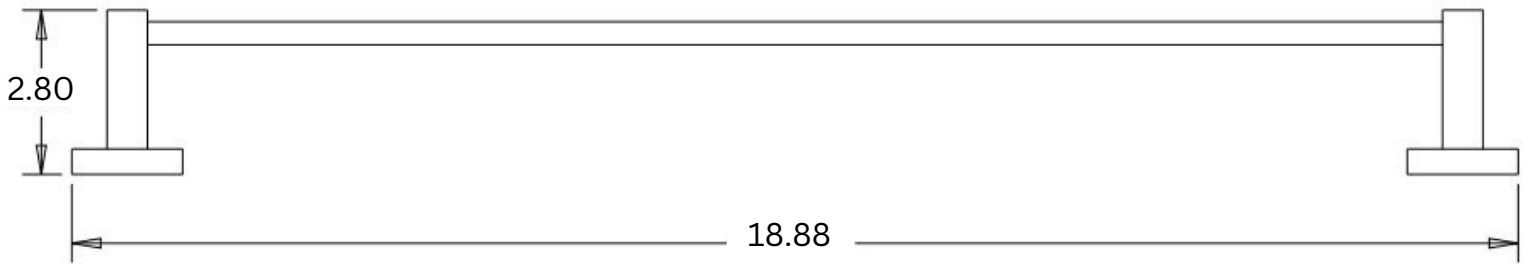

Dimensions

(Measurements in inches)

24" Towel Bar

18" Towel Bar

Series	Model No.	Finish
Bianca	BN8302	Matte White
Capri	CA3602; CA3602BN; CA3602BZ	Polished Chrome; Brushed Nickel; Bronze
Catania	CT7302	Gun Metal Gray
Trieste	TR6302	Matte Black