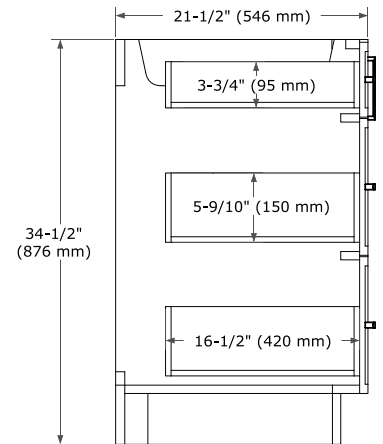

KELLY 66" SINGLE SINK BASE CABINET

ARIEL

BASE CABINET DIMENSIONS

66" W x 21.5" D x 34.5" H

FEATURES

- Solid wood frame and Plywood
- Soft-close system
- Dovetail construction
- Stylish Slim Shaker Door
- Pull-out inside drawer
- Adjustable shelf

SIDE VIEW

PLAN VIEW