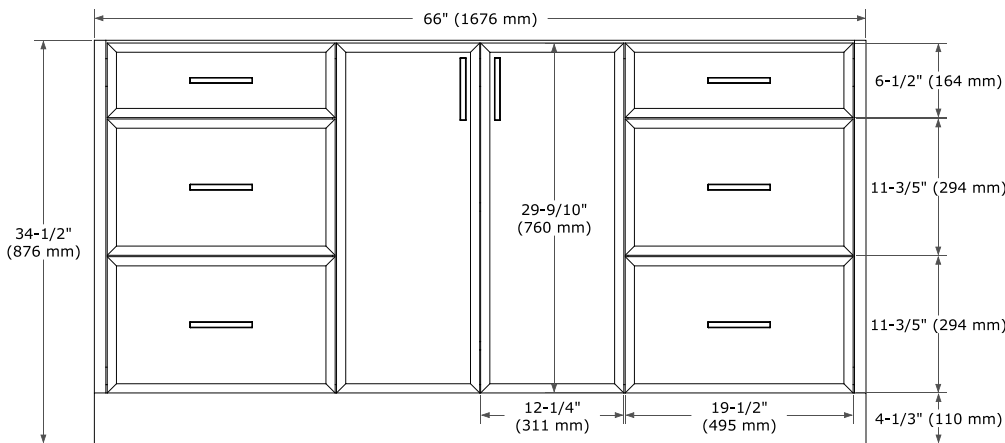

KELLY 66" SINGLE SINK BASE CABINET

ARIEL

BASE CABINET DIMENSIONS

66" W x 21.5" D x 34.5" H

FEATURES

- Solid wood frame and Plywood
- Soft-close system
- Dovetail construction
- Stylish Slim Shaker Door
- Pull-out inside drawer
- Adjustable shelf

SIDE VIEW

PLAN VIEW