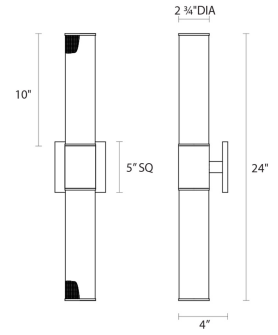

## Dimensions

Height:	24"
Width:	5"
Extends:	4"
Minimum Extension:	4"
Maximum Extension:	4"
Size:	2-Light

## Shipping

Carton 1 L x W x H:	14" X 12" X 6"
Carton 1 Gross Weight:	3 LBS