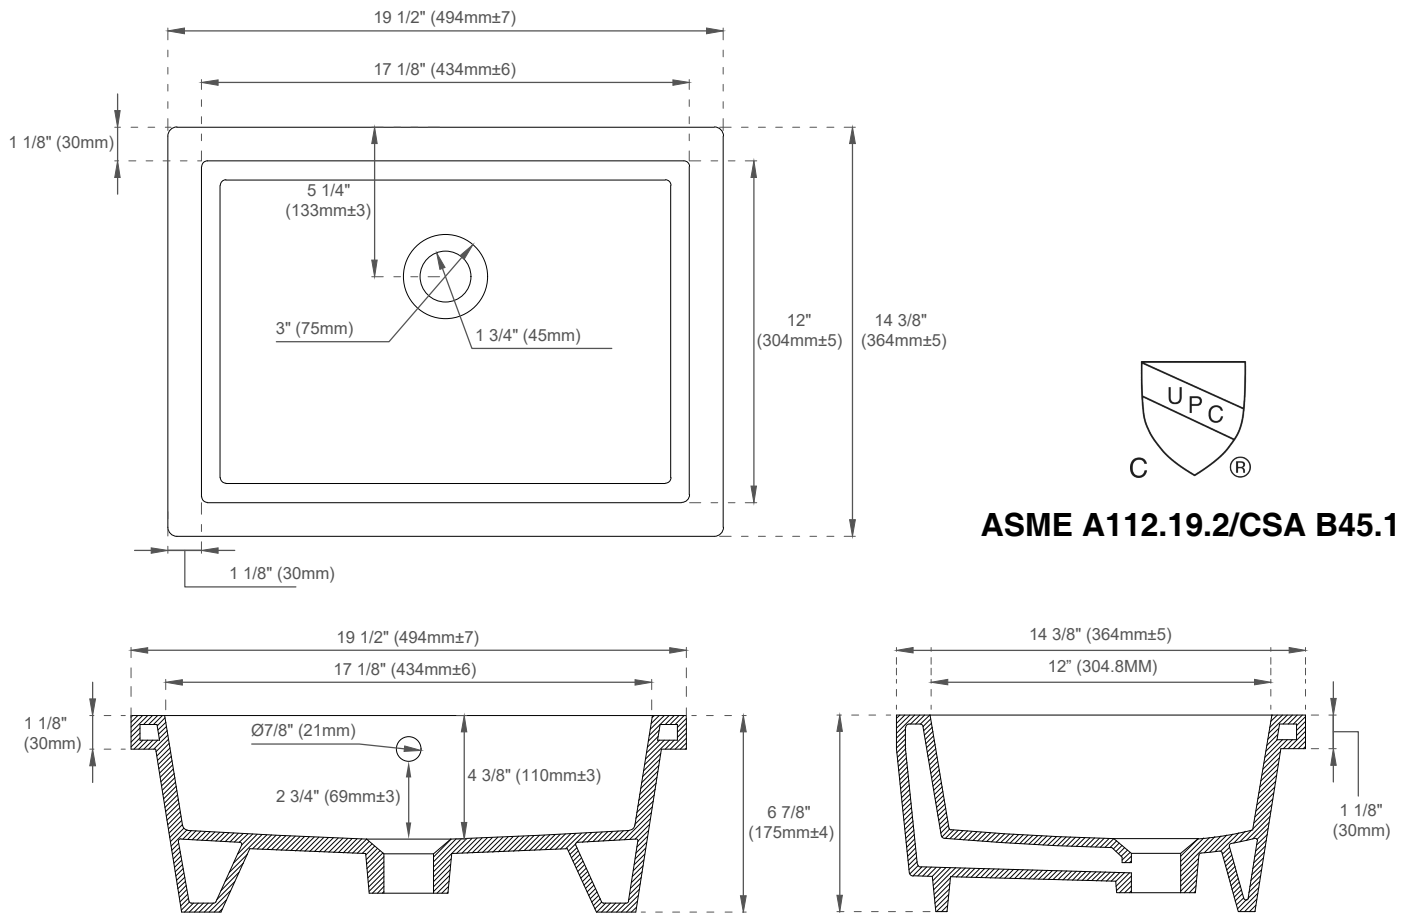

RECTANGULAR PORCELAIN UNDERMOUNT SINK

FEATURES:

- Designed to fit with all Vanities with a 3cm Silestone quartz top
- Sink Material: Porcelain
- Integrated overflow
- Sink shape: Rectangular with straight sides
- Sink ships in a separate carton from top and vanity
- Sink clips and hardware are not included. All mounting hardware ships with the 3cm quartz tops
- Drain included: NO
- Faucet included: NO
- Overflow cover: NO

EXTERNAL DIMENSIONS:

Length: 19-1/2"
 Width: 14-3/8"
 Height: 6-7/8"

INTERNAL BASIN DIMENSIONS:

Basin Length: 17-1/8"
 Basin Width: 12"
 Basin Depth: 4-3/8"
 Fits Drain Hole Size: 1-3/4"

All dimensions are nominal