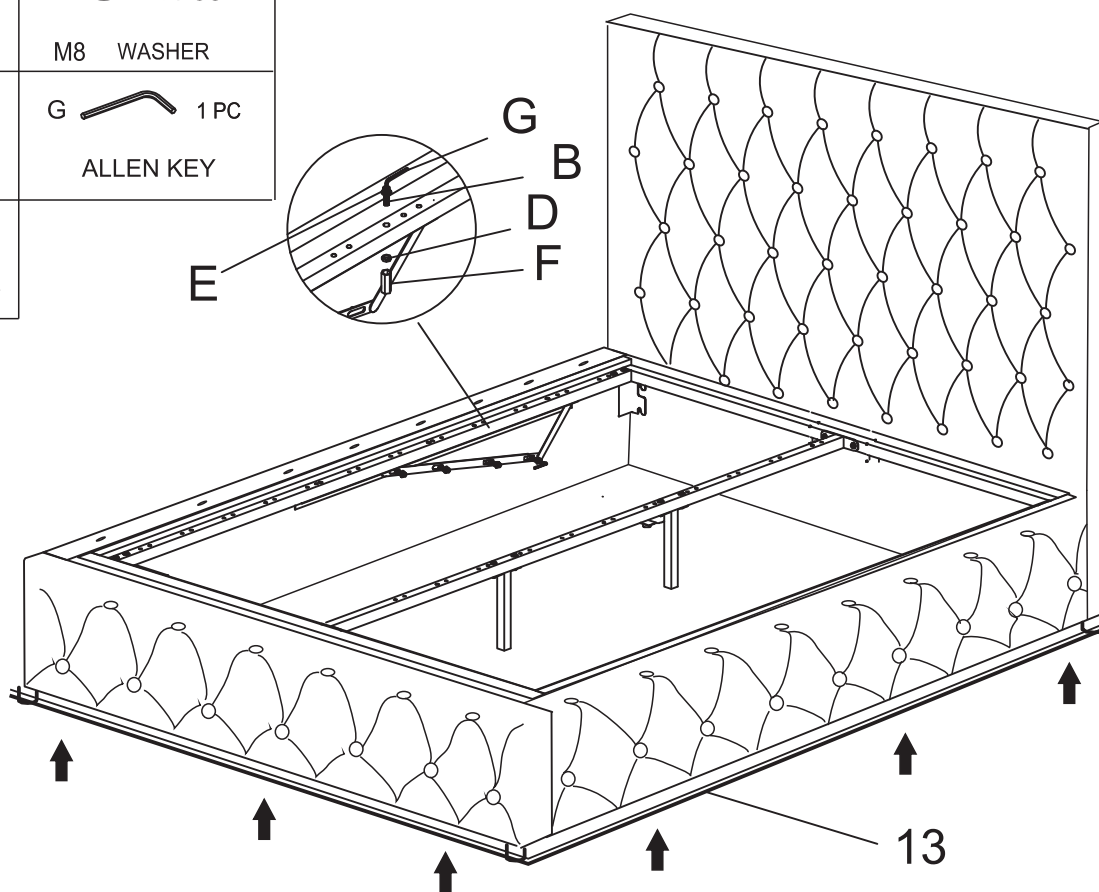

STEP 5

B 6 PCS M8*40 BOLT	E 6 PCS M8 WASHER
D 6 PCS NUT	G 1 PC ALLEN KEY
F 1 PC SOCKET SPANNER