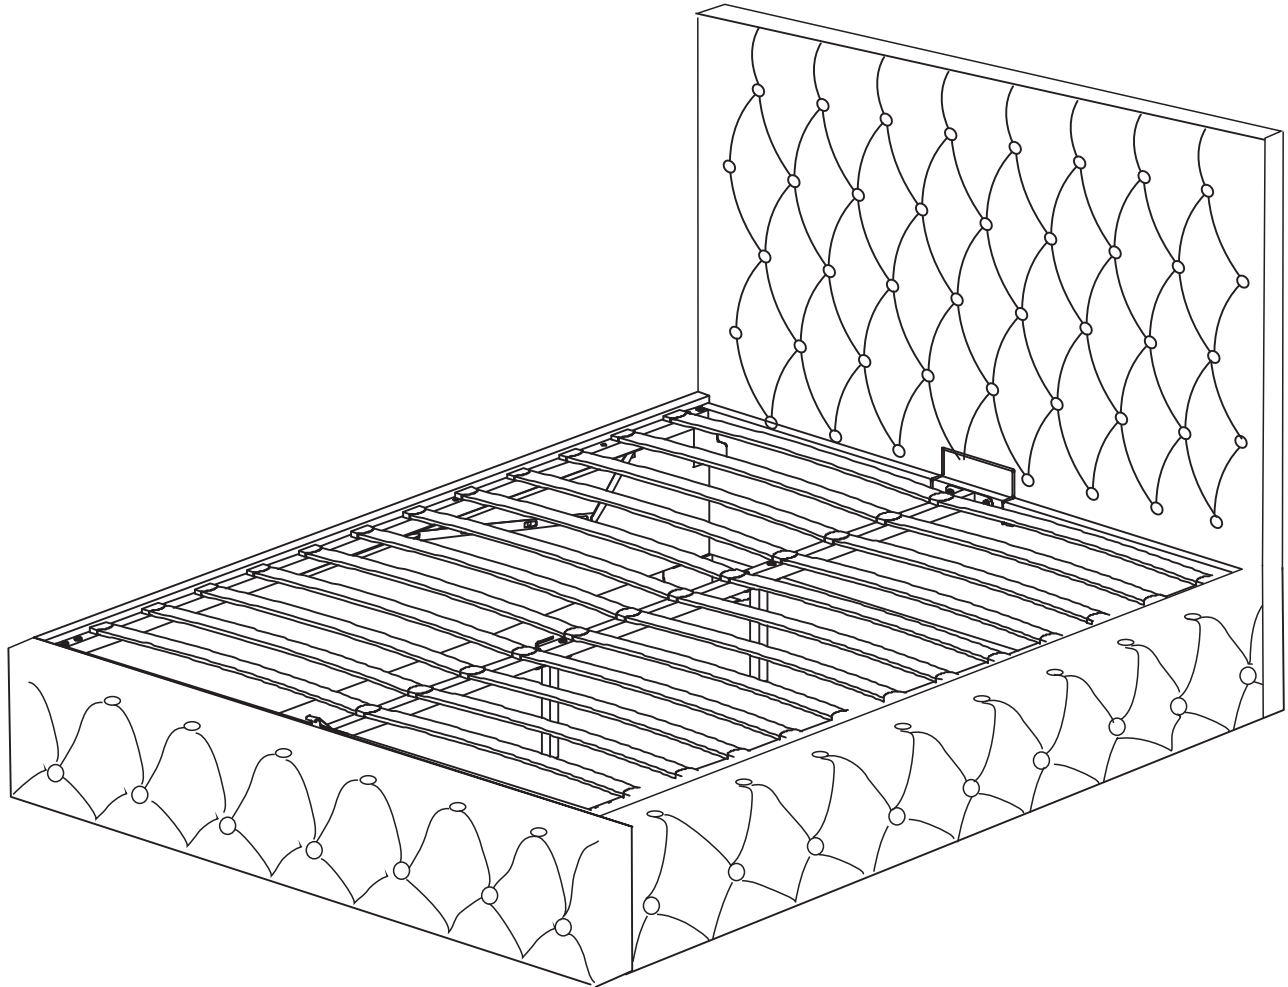

NEW FASHION SINGLE BED ASSEMBLY INSTRUCTIONS

NEW FASHION SINGLE BED IS FOR DOMESTIC USE
AND STRICTLY NOT FOR CONTRACT USE.

PLEASE ASSEMBLE THE BED BY TWO PERSONS.

PART LIST

HARDWARE LIST

LABEL	PICTURE	DESCRIPTION	QTY
A		M8*20 BOLT	24 PCS
B		M8*40 BOLT	14 PCS
C		4*40 SCREW	4 PCS
D		NUT	14 PCS
E		M8 WASHER	14 PCS
F		SOCKET SPANNER	1 PC
G		ALLEN KEY	1 PC
H			1 PC
I			1 PC
J			24PCS
K			12PCS

STEP 1

I		1 PC
C		4 PCS 4*40 SCREW

STEP 2

A		8 PCS M8*20 BOLT	B		8 PCS M8*40 BOLT
D		8 PCS NUT	G		1 PC ALLEN KEY
E		8 PCS M8 WASHER	F		1 PC SOCKET SPANNER

STEP 3

A  16PCS M8*20 BOLT	G  1 PC ALLEN KEY
---	---

STEP 4

STEP 5

B  6 PCS M8*40 BOLT	E  6 PCS M8 WASHER
D  6 PCS NUT	G  1 PC ALLEN KEY
F  1 PC SOCKET SPANNER	

STEP 6

J  24PCS	14
K  12PCS	