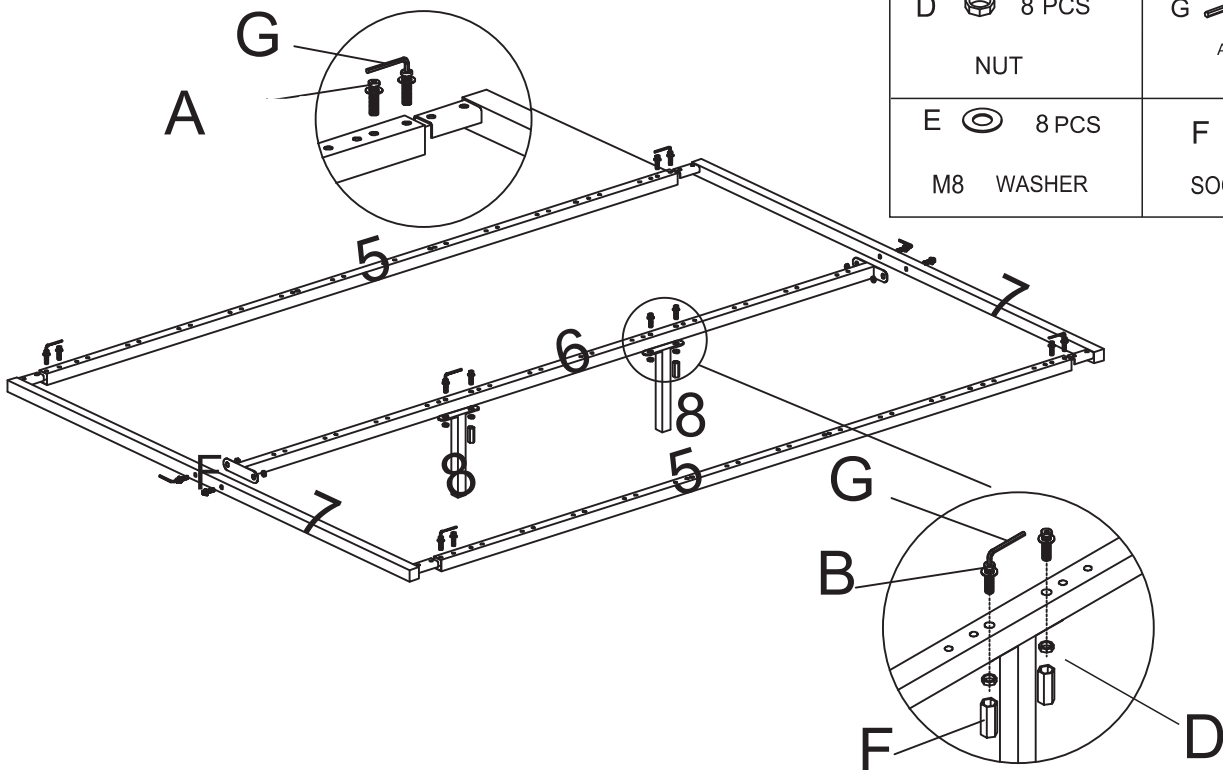

NEW FASHION SINGLE BED ASSEMBLY INSTRUCTIONS

NEW FASHION SINGLE BED IS FOR DOMESTIC USE
AND STRICTLY NOT FOR CONTRACT USE.

PLEASE ASSEMBLE THE BED BY TWO PERSONS.

PART LIST

HARDWARE LIST

LABEL	PICTURE	DESCRIPTION	QTY
A		M8*20 BOLT	24 PCS
B		M8*40 BOLT	14 PCS
C		4*40 SCREW	4 PCS
D		NUT	14 PCS
E		M8 WASHER	14 PCS
F		SOCKET SPANNER	1 PC
G		ALLEN KEY	1 PC
H			1 PC
I			1 PC
J			24PCS
K			12PCS

STEP 1

I		1 PC
C		4 PCS 4*40 SCREW

STEP 2

A		8 PCS M8*20 BOLT	B		8 PCS M8*40 BOLT
D		8 PCS NUT	G		1 PC ALLEN KEY
E		8 PCS M8 WASHER	F		1 PC SOCKET SPANNER

STEP 3

A  16PCS M8*20 BOLT	G  1 PC ALLEN KEY
---	---

STEP 4

STEP 5

B  6 PCS M8*40 BOLT	E  6 PCS M8 WASHER
D  6 PCS NUT	G  1 PC ALLEN KEY
F  1 PC SOCKET SPANNER	

STEP 6

J  24PCS	14
K  12PCS	