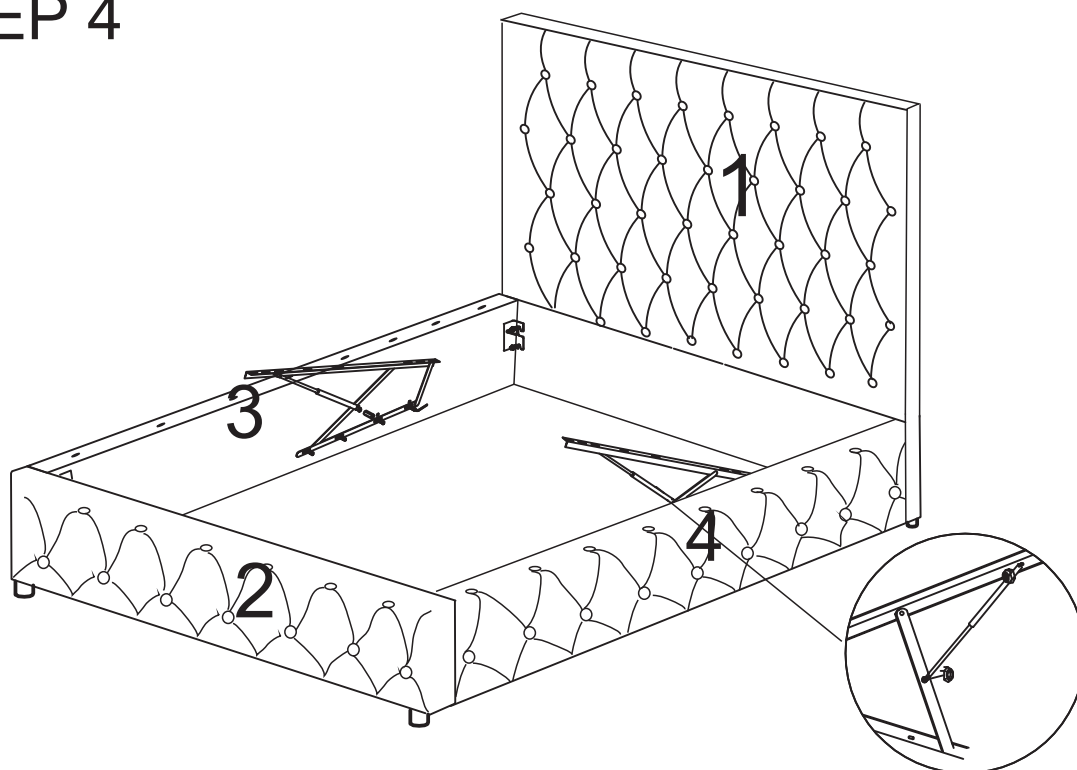

STEP 3

A 16PCS M8*20 BOLT	G 1 PC ALLEN KEY

STEP 4