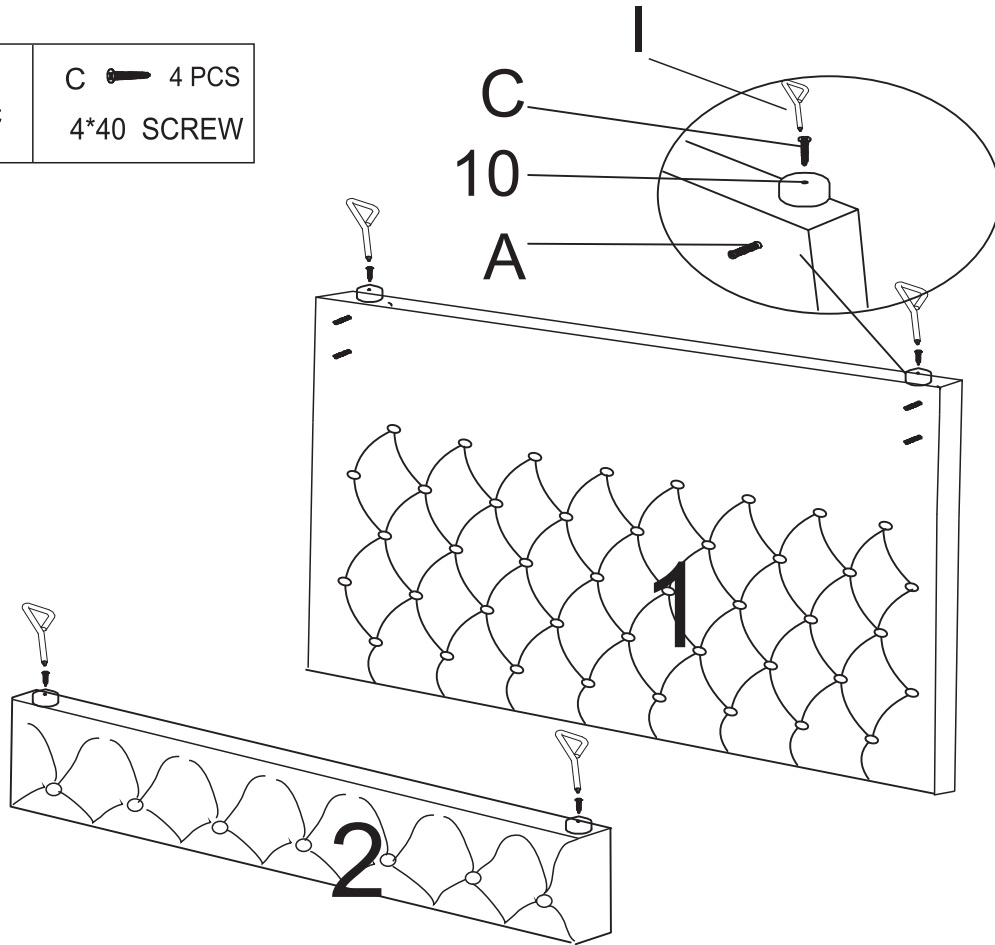

NEW FASHION SINGLE BED ASSEMBLY INSTRUCTIONS

NEW FASHION SINGLE BED IS FOR DOMESTIC USE
AND STRICTLY NOT FOR CONTRACT USE.

PLEASE ASSEMBLE THE BED BY TWO PERSONS.

PART LIST

HARDWARE LIST

LABEL	PICTURE	DESCRIPTION	QTY
A		M8*20 BOLT	24 PCS
B		M8*40 BOLT	14 PCS
C		4*40 SCREW	4 PCS
D		NUT	14 PCS
E		M8 WASHER	14 PCS
F		SOCKET SPANNER	1 PC
G		ALLEN KEY	1 PC
H			1 PC
I			1 PC
J			24PCS
K			12PCS

STEP 1

I		1 PC
C		4 PCS 4*40 SCREW

STEP 2

A		8 PCS M8*20 BOLT	B		8 PCS M8*40 BOLT
D		8 PCS NUT	G		1 PC ALLEN KEY
E		8 PCS M8 WASHER	F		1 PC SOCKET SPANNER

STEP 3

A  16PCS M8*20 BOLT	G  1 PC ALLEN KEY
---	---

STEP 4

STEP 5

B  6 PCS M8*40 BOLT	E  6 PCS M8 WASHER
D  6 PCS NUT	G  1 PC ALLEN KEY
F  1 PC SOCKET SPANNER	

STEP 6

J  24PCS	14
K  12PCS	