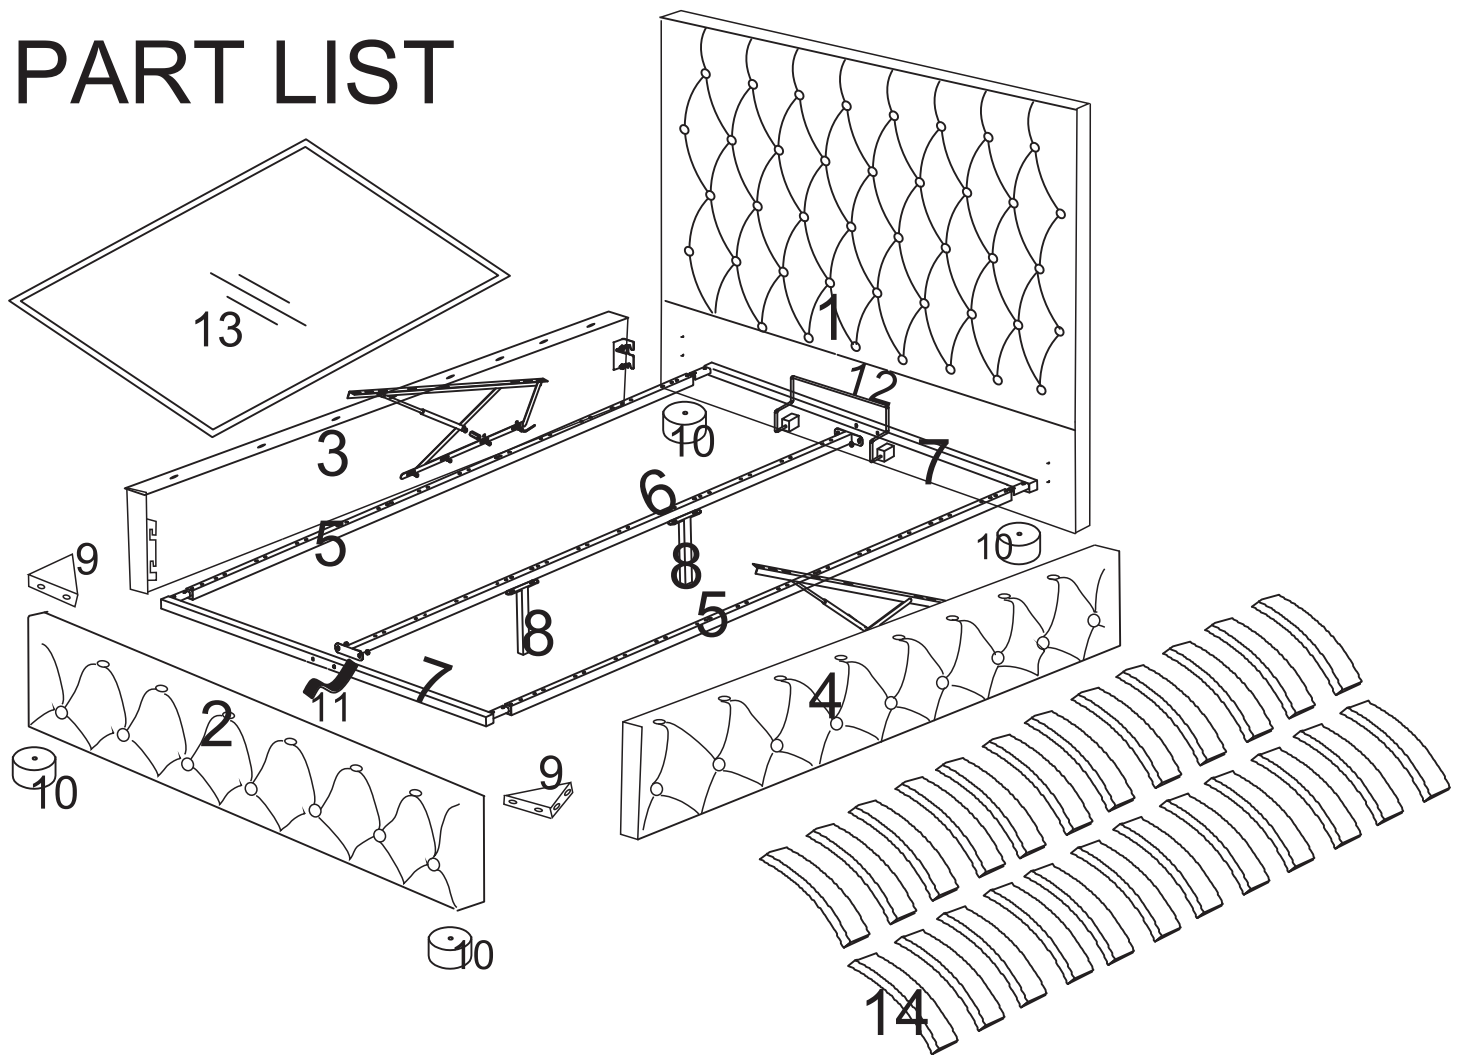

NEW FASHION SINGLE BED ASSEMBLY INSTRUCTIONS

NEW FASHION SINGLE BED IS FOR DOMESTIC USE
AND STRICTLY NOT FOR CONTRACT USE.

PLEASE ASSEMBLE THE BED BY TWO PERSONS.

PART LIST

HARDWARE LIST

LABEL	PICTURE	DESCRIPTION	QTY
A		M8*20 BOLT	24 PCS
B		M8*40 BOLT	14 PCS
C		4*40 SCREW	4 PCS
D		NUT	14 PCS
E		M8 WASHER	14 PCS
F		SOCKET SPANNER	1 PC
G		ALLEN KEY	1 PC
H			1 PC
I			1 PC
J			24PCS
K			12PCS

STEP 1

I		1 PC
C		4 PCS 4*40 SCREW

STEP 2

A		8 PCS M8*20 BOLT	B		8 PCS M8*40 BOLT
D		8 PCS NUT	G		1 PC ALLEN KEY
E		8 PCS M8 WASHER	F		1 PC SOCKET SPANNER

STEP 3

A  16PCS M8*20 BOLT	G  1 PC ALLEN KEY
---	---

STEP 4

STEP 5

B  6 PCS M8*40 BOLT	E  6 PCS M8 WASHER
D  6 PCS NUT	G  1 PC ALLEN KEY
F  1 PC SOCKET SPANNER	

STEP 6

J  24PCS	14
K  12PCS	