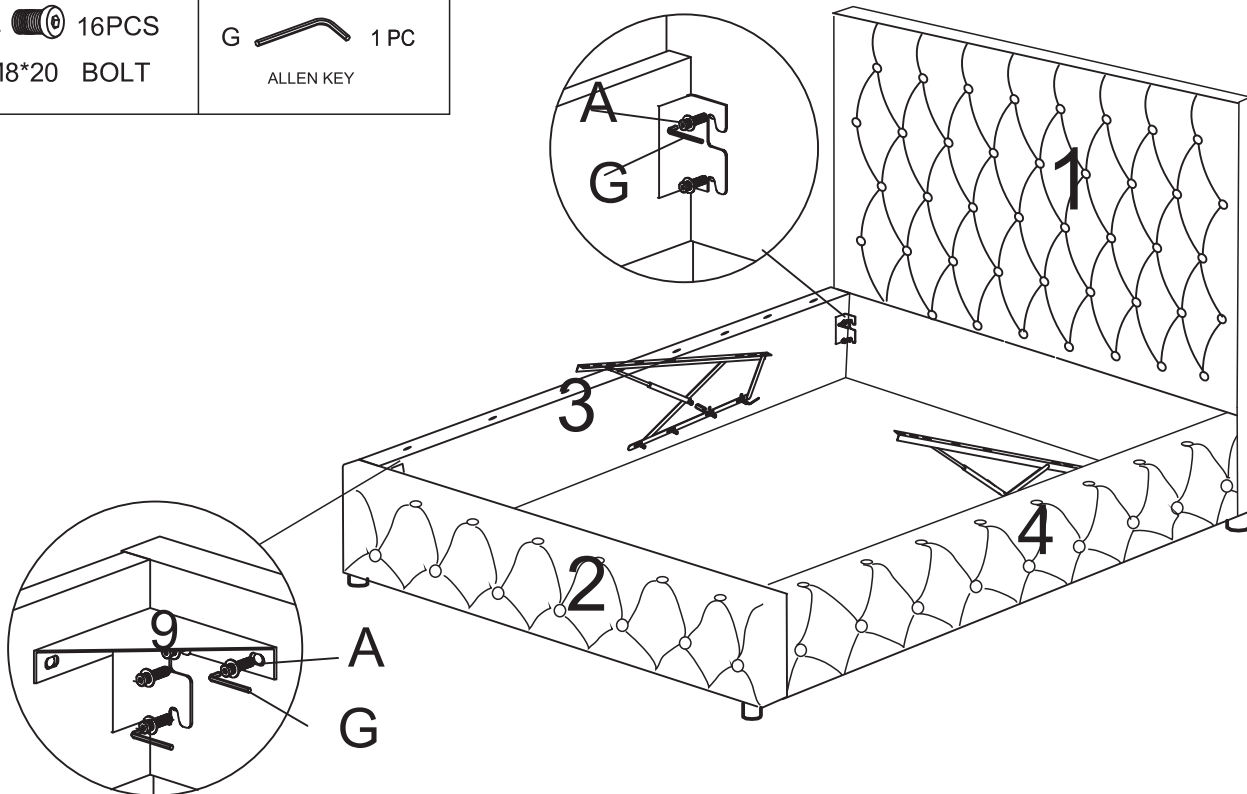

NEW FASHION SINGLE BED ASSEMBLY INSTRUCTIONS

NEW FASHION SINGLE BED IS FOR DOMESTIC USE
AND STRICTLY NOT FOR CONTRACT USE.

PLEASE ASSEMBLE THE BED BY TWO PERSONS.

PART LIST

HARDWARE LIST

LABEL	PICTURE	DESCRIPTION	QTY
A		M8*20 BOLT	24 PCS
B		M8*40 BOLT	14 PCS
C		4*40 SCREW	4 PCS
D		NUT	14 PCS
E		M8 WASHER	14 PCS
F		SOCKET SPANNER	1 PC
G		ALLEN KEY	1 PC
H			1 PC
I			1 PC
J			24PCS
K			12PCS

STEP 1

I		1 PC
C		4 PCS 4*40 SCREW

STEP 2

A		8 PCS M8*20 BOLT	B		8 PCS M8*40 BOLT
D		8 PCS NUT	G		1 PC ALLEN KEY
E		8 PCS M8 WASHER	F		1 PC SOCKET SPANNER

STEP 3

A  16PCS M8*20 BOLT	G  1 PC ALLEN KEY
---	---

STEP 4

STEP 5

B  6 PCS M8*40 BOLT	E  6 PCS M8 WASHER
D  6 PCS NUT	G  1 PC ALLEN KEY
F  1 PC SOCKET SPANNER	

STEP 6

J  24PCS	14
K  12PCS	