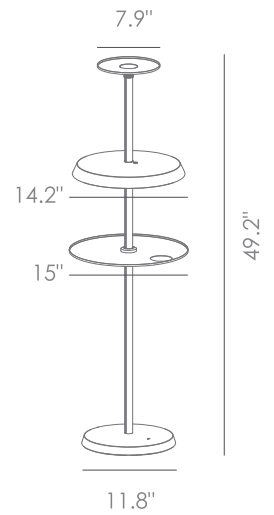

T150003-Hematite

### DETAILS

**Material:**  
Aluminum

**Lamp Shade:**  
Acrylic

**Finishes:**  
Anodizing

**Color Temp.:** 2700K-5000K

**CRI (Ra):**  $\geq 90$

**LED Rated Life:**  $\approx 50,000$  Hours

**Dimming:** 100%-10%

**ITEM NO.** T150003-Hematite

**Wattage:** 15W

**Voltage:** 100 -120V

**Size:** 15"Dia. x 49.2"H

**Estimated Lumens:** 1400-1600

**Estimated Delivered Lumens:** 443-477