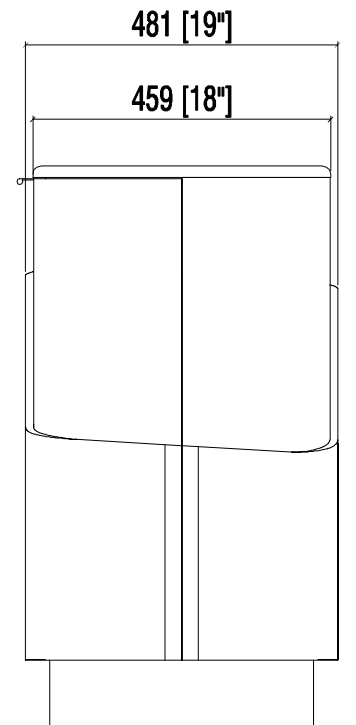

TA61187
74-1/2" x 19" x 34" HT

TOP VIEW

FRONT VIEW

SIDE VIEW