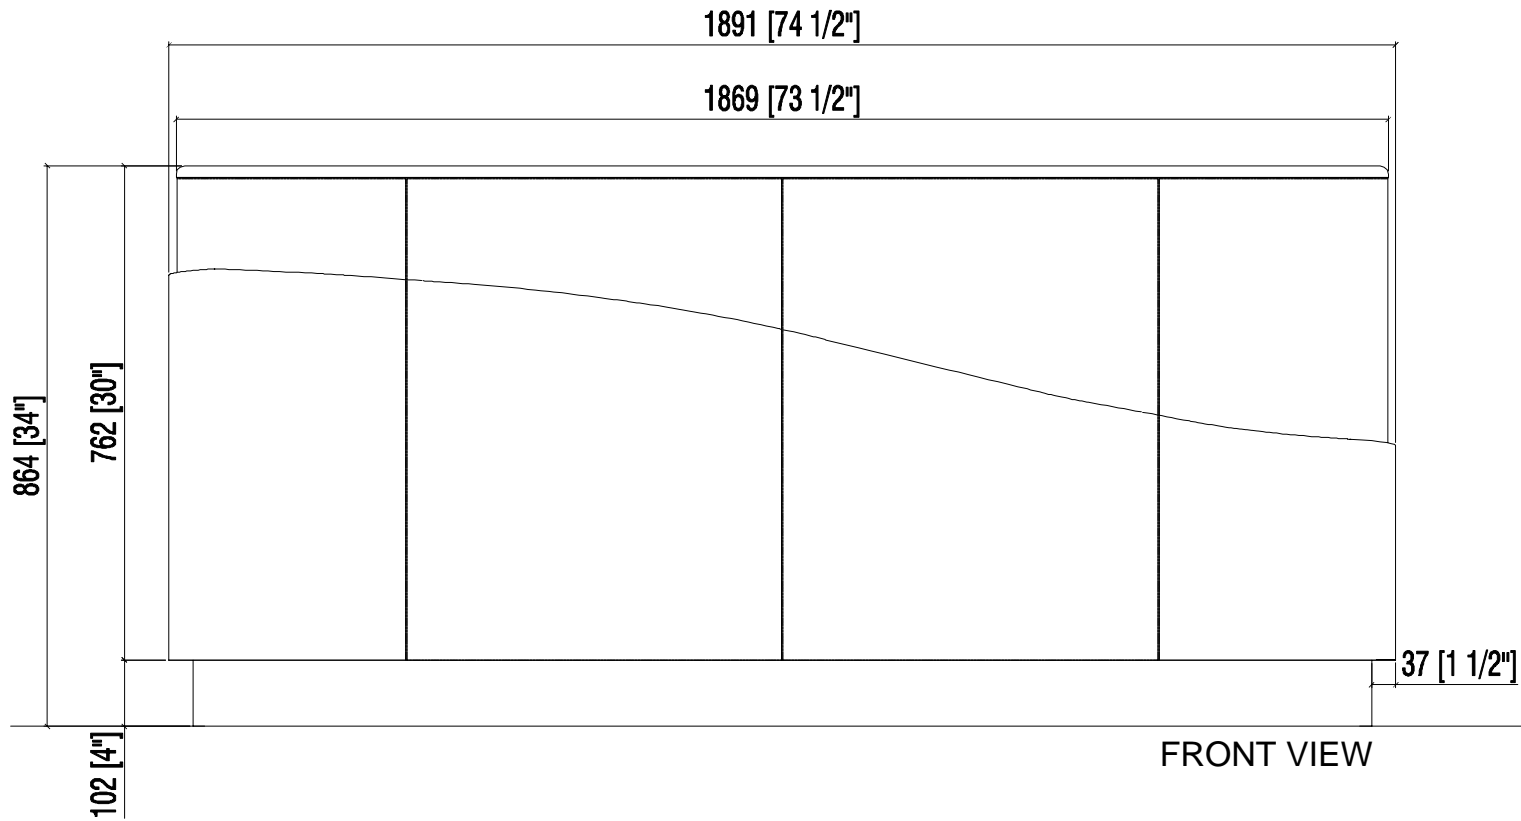

TA61187
74-1/2" x 19" x 34" HT

TOP VIEW

FRONT VIEW

SIDE VIEW