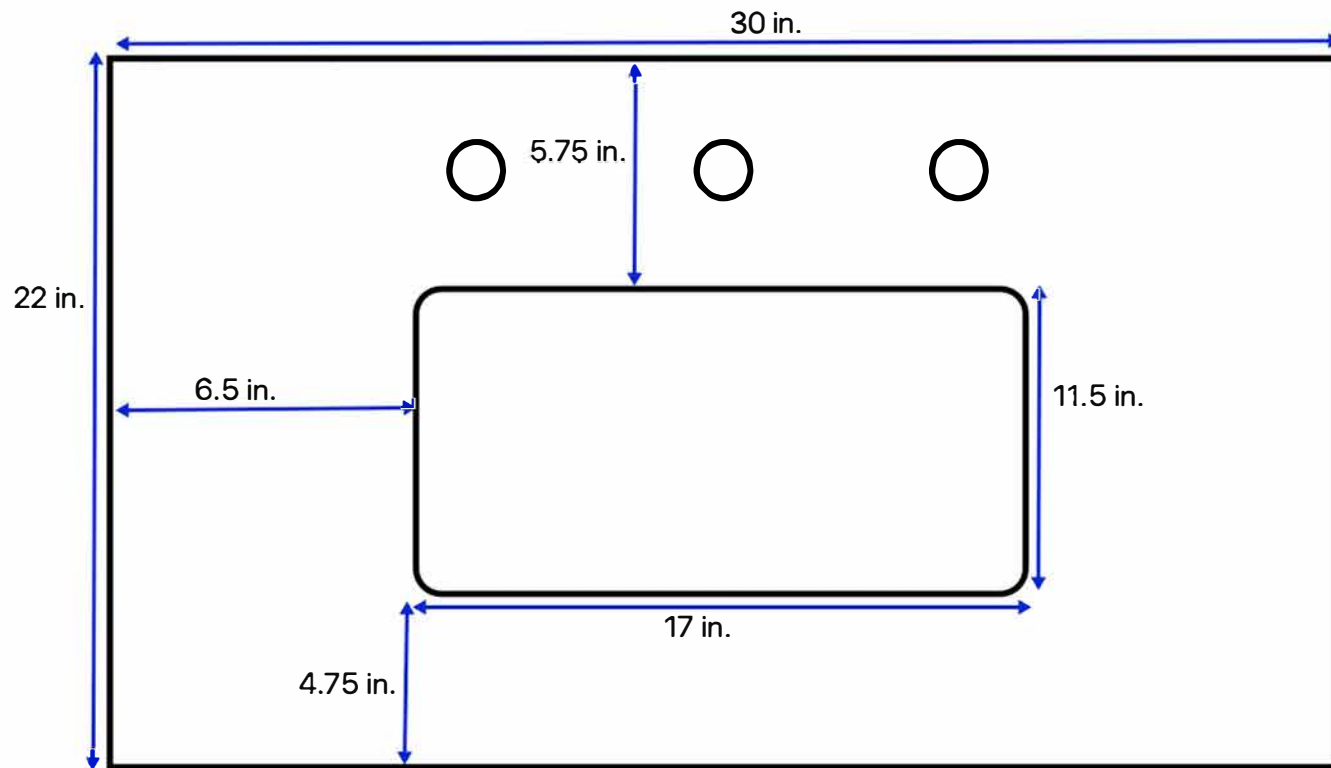

# 30-inch Vanity (Top View)

All measurements are approximate and rounded to the nearest quarter inch.  
Please allow for a slight margin of error.