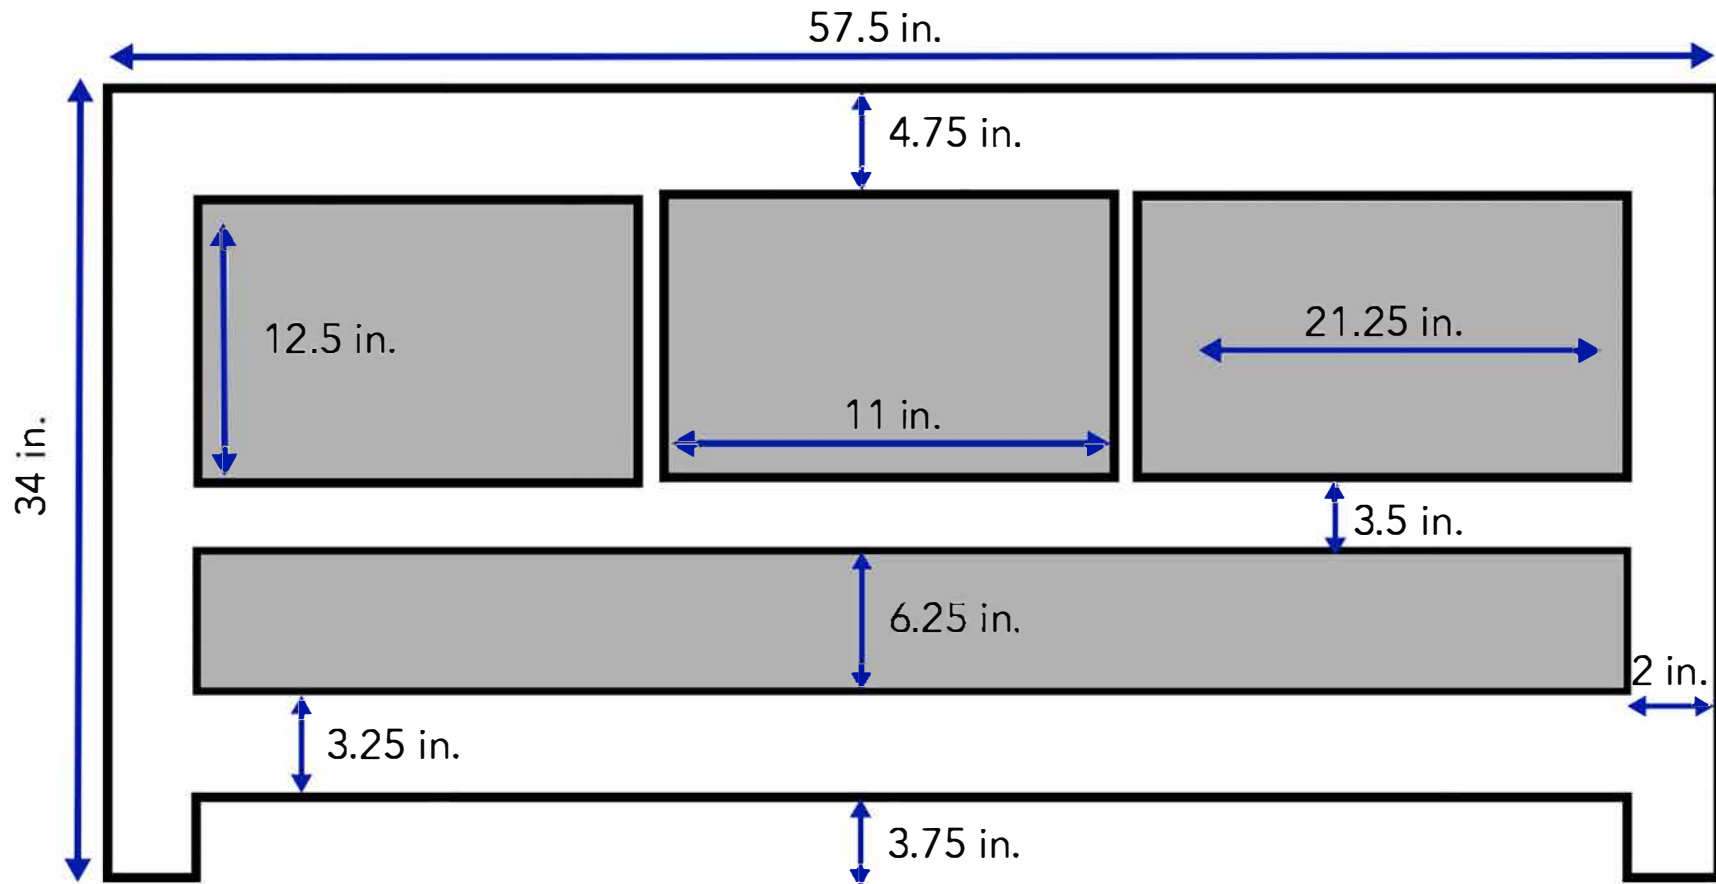

60-inch DoubleVanity (Back View)

All measurements are approximate and rounded to the nearest quarter inch.
Please allow for a slight margin of error.