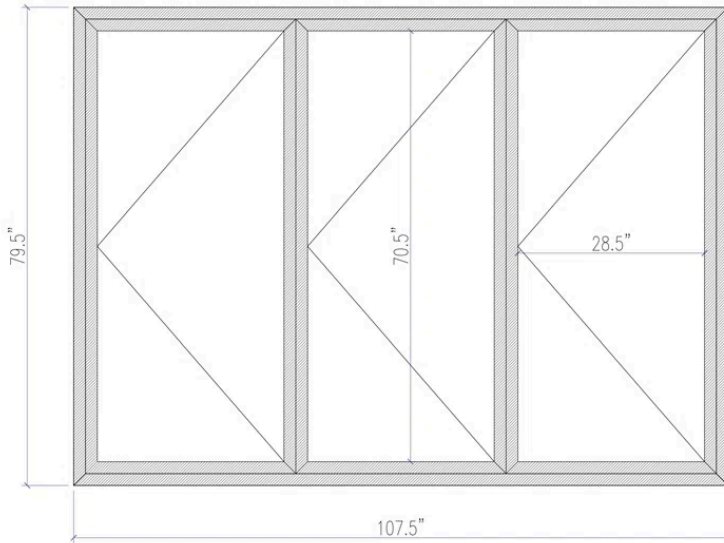

Front View Dimension

Bottom Track Dimension

Our current folding doors come with the high bottom track, which offers the advantages of superior airtightness, sealing, and resistance to water intrusion from outside

We can also customize a low bottom track to accommodate the needs of elderly and disabled individuals, providing easy access

Inside House Orientation

Cut Dimension