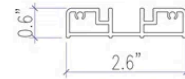

Front View Dimension

Bottom Track Dimension

Our current folding doors come with the high bottom track, which offers the advantages of superior airtightness, sealing, and resistance to water intrusion from outside

We can also customize a low bottom track to accommodate the needs of elderly and disabled individuals, providing easy access

Inside House Orientation

Cut Dimension