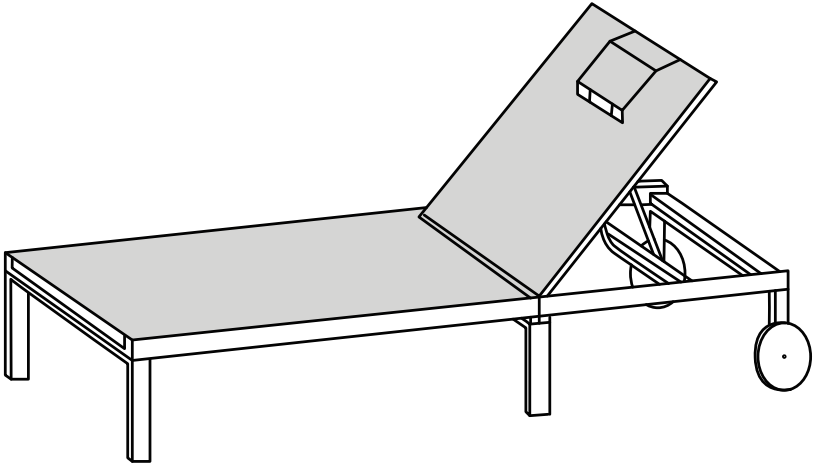

PURPLE LEAF

Assembly and Operation Guide

Outdoor Patio Chaise Lounge

Warnings and Cautions

Please retain this instruction for future usage and read carefully before assembly.

Make sure you have all the parts & hardware as item list shows.

2 adults are recommended to install your chair.

Do not discard any of the packaging until you have checked that you have all the parts and pack of fittings.

Check all bolts for tightness before use, and periodically check and tighten bolts ensure your chair works properly.