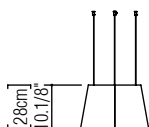

Reference: 1145.
Line: Conical
Application: Pendant
Description: Conical Suspension Pendant

Material: Natural Wood Veneer, MDF and Acrylic
Weight (unpacked): 2,30kg/5,07lb

Light Source Type: Integrated LED Module
1 unit Driver, housed in the luminaire
Dimmable, 0-10V dimming
Color Temperature: 2700K, 3000K, 3500K or 4000K
CRI: 90
Light Output: 4000lm
Total Power (W): 40W

Isolation: Class II
Input Voltage (VAC): 110 ~ 277V
Input Frequency (Hz): 60 Hz

Suspension Cable Length: 160cm/63in
Certificates:

1:50

Finish Options:

	01 Pine		25 Iridescent White
	02 Matte Black		26 Light Pink
	04 Tobacco		27 Gold
	06 Imbuia		28 Silver
	07 White		29 Teal
	09 Louro Freijó		30 Olive Green
	12 Teak		31 Ferrari Red
	13 Bluish Green		32 Copper
	15 Cappuccino		33 Bronze
	18 American Walnut		34 Maple
	22 Glossy Black		36 Emerald Green
	24 Marsala		37 Coral