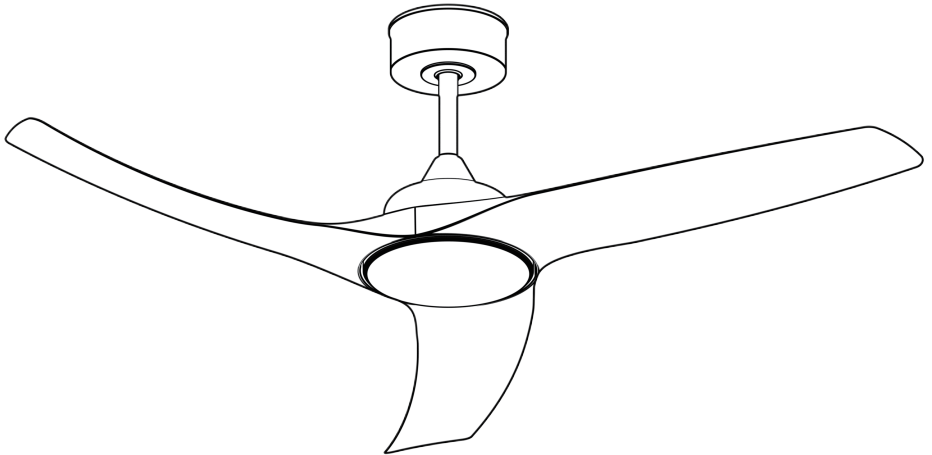

Ceiling Fan with Light Specification Sheet

DOE

Included Components

Electrical, Light & Motor Specs

No.	Name	Qty.
①	Motor Assembly	1
②	Blades	3
③	Downrod (5 inches and 10 inches, 5 inches one with hanger ball)	1 Set
④	Mounting Bracket	1
⑤	Canopy	1
⑥	Light Shade	1
⑦	LED Light Kit	1
⑧	Upper Cover	1
⑨	Remote Set	1
⑩	Screws and Washers Package	1
⑪	Rubber Pad	1
⑫	Rubber Cover	1

Dimensions & Materials

Dimension/ Material	Specification
Product Width	52 in.
Downrod Size(s)	5 in., 10 in.
Number of Blades Accommodated	3
Blade Length - End to End	26.7 in.
Blade Width - At the Widest Point	8 in.
Package Length	27.2 in
Package Width	10.6 in
Package Height	12.2 in
Product Weight	12.1 lb.
Package Weight	17.6 lb.
Distance From Ceiling To Bottom Of Fan	5 in. Downrod: 12.01 in. 10 in. Downrod: 16.93 in.
Body Material	Metal
Blade Material	ABS
Shade Material	PMMA
Shade Color	Milky White