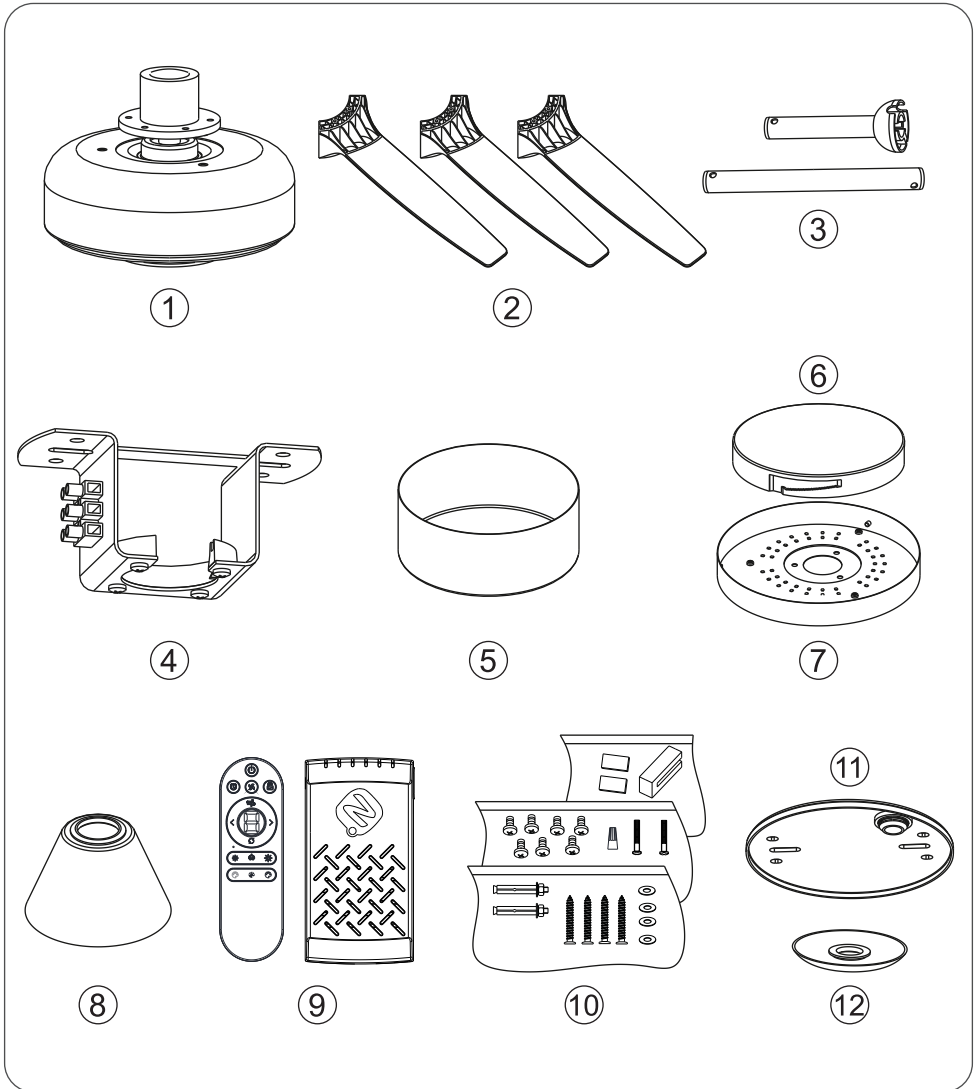

Ceiling Fan with Light Specification Sheet

DOE

Included Components

Electrical, Light & Motor Specs

No.	Name	Qty.
①	Motor Assembly	1
②	Blades	3
③	Downrod (5 inches and 10 inches, 5 inches one with hanger ball)	1 Set
④	Mounting Bracket	1
⑤	Canopy	1
⑥	Light Shade	1
⑦	LED Light Kit	1
⑧	Upper Cover	1
⑨	Remote Set	1
⑩	Screws and Washers Package	1
⑪	Rubber Pad	1
⑫	Rubber Cover	1

Dimensions & Materials

Dimension/ Material	Specification
Product Width	52 in.
Downrod Size(s)	5 in., 10 in.
Number of Blades Accommodated	3
Blade Length - End to End	26.7 in.
Blade Width - At the Widest Point	8 in.
Package Length	27.2 in
Package Width	10.6 in
Package Height	12.2 in
Product Weight	12.1 lb.
Package Weight	17.6 lb.
Distance From Ceiling To Bottom Of Fan	5 in. Downrod: 12.01 in. 10 in. Downrod: 16.93 in.
Body Material	Metal
Blade Material	ABS
Shade Material	PMMA
Shade Color	Milky White

Electrical, Light & Motor Specs

Category	Technical Details
Input Voltage	120V
Motor Type	DC Motor (Energy Efficient)
Motor Power	30 Watts
Motor Speed	6 Speeds / Max 207 RPM
Operation Mode	Reversible (Summer/Winter Mode)
Light Source	Integrated LED Module
Light Wattage	20 Watts
Luminous Flux	2000 Lumens
Color Temp (CCT)	3-Color Selectable (2700K / 4000K / 6500K)
Color Rendering (CRI)	≥ 80 Ra
Dimmable	Yes (Remote Controlled)
LED Lifespan	25,000 Hours

Replacement Accessories & After-Sales Support

No.	Accessories
1	Remote
2	Remote Receiver
3	12 in. Downrod (Black, White, Gold, Brushed Nickel)
4	24 in. Downrod (Black, White, Gold, Brushed Nickel)
5	Extension Cord (with Light)
6	Extension Cord (without Light)
7	Light Plate