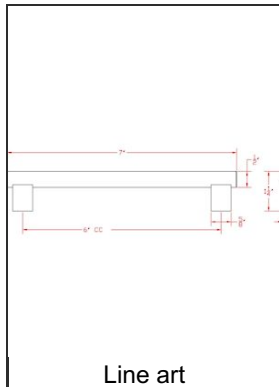

RELATED DOCUMENTS