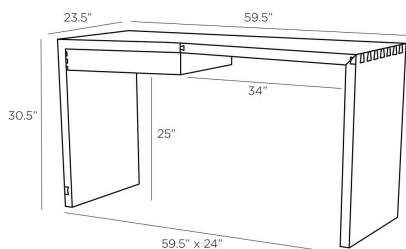

ARTERIOS

ZEUS DESK

FKI04
H: 30.5 IN, W: 59.5 IN, D: 23.5 IN,
Ebony

The craftsmanship of classic dovetail joinery inspired this modern desk of ebony finished solid oak. Constructed with bold inlaid antique brass joints at the side edges, it was designed to float seamlessly in any room. A single drawer is adorned with an antique brass accent.

APPEARANCE

Material	Wood, Brass
Material Type	Oak
Finish	Ebony, Antique Brass
Finish Will Vary	Yes
Top Coat/Sealant	Yes

DIMENSIONS

Drawer Interior	H: 2 IN, W: 18.5 IN, D: 16.5 IN
Foot Print	W: 59.5 IN, D: 24 IN
Leg	W: 1.5 IN
Seat Clearance	H: 28.5 IN, W: 34 IN
Diagonal Dimension	38.5 IN
Clearance	25 IN

SHIPPING

Shipping Requirements	TruckShip
Product Weight	95.4 lbs
Gross Weight 1	92.61 lbs
Shipping Box 1	H: 33 IN, L: 62 IN, W: 27 IN

ADDITIONAL INFO

Leg Or Foot Application	Glides
-------------------------	--------