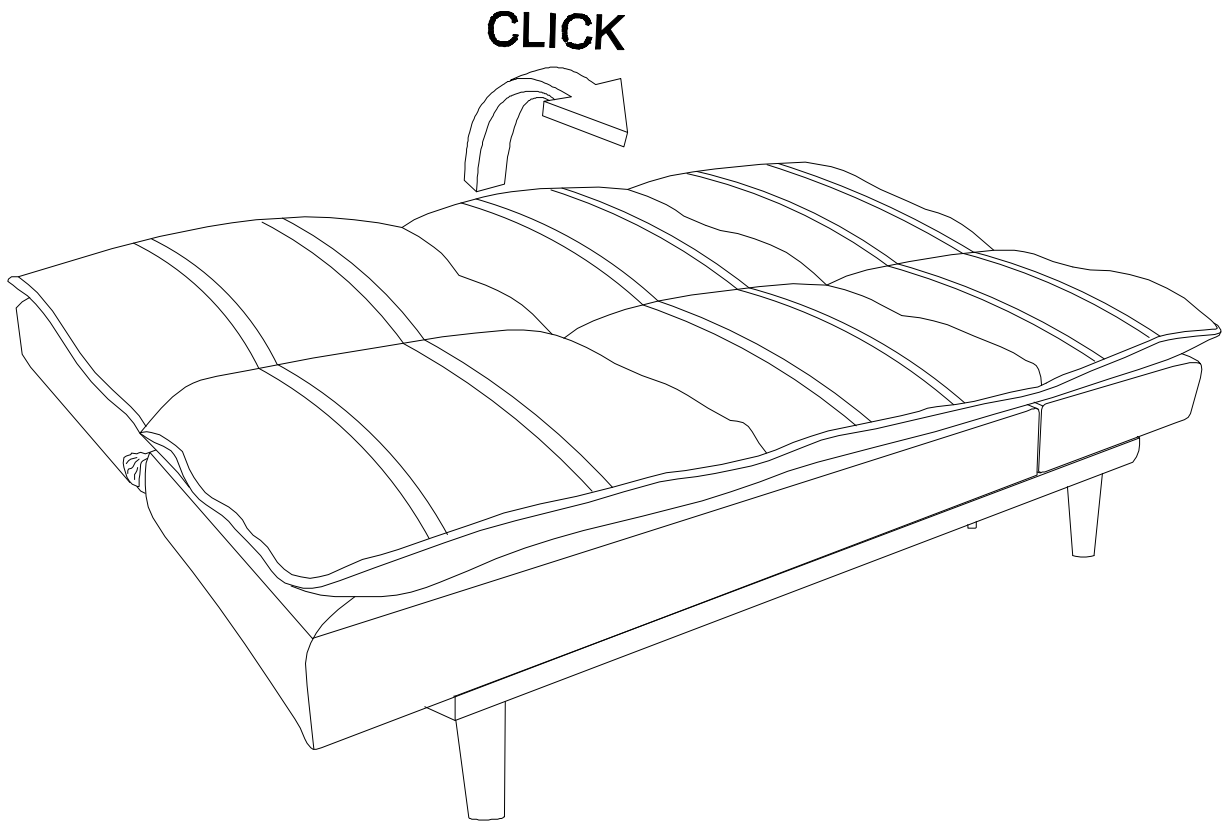

①

ACCESSORIES	
QUANTITY	B4pcs ①×1pc

②