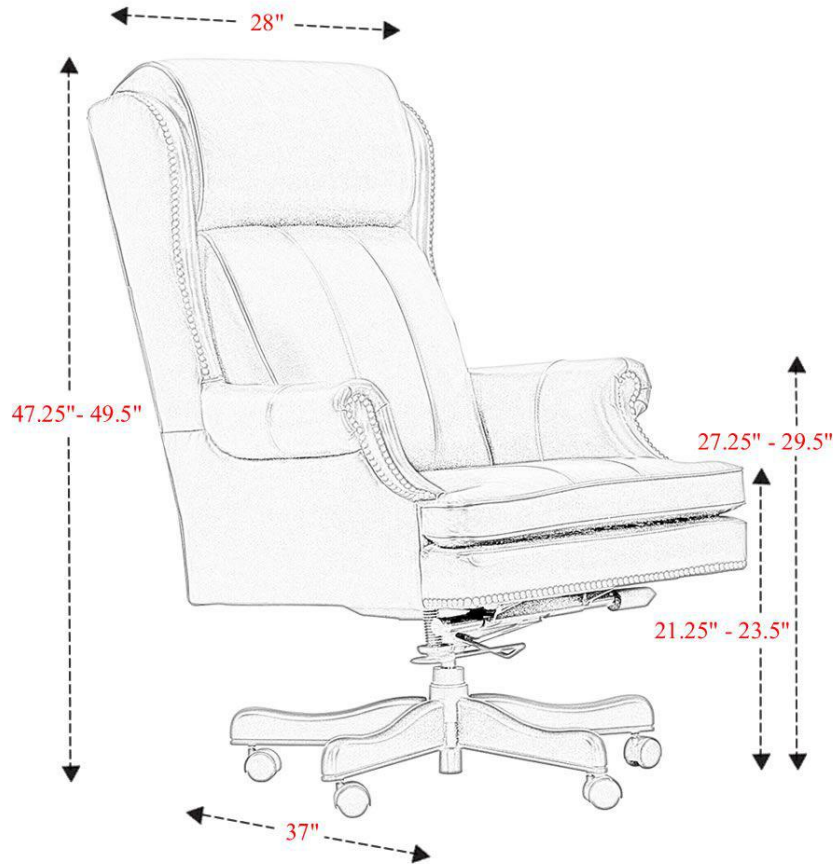

Leather Desk Chair

Seat Width	17.5"
Seat Depth	19.5"
Seat Minimum Height	21.25"
Seat Maximum Height	23.5"
Seat Height Range	2.25"

Overall Dimensions	28" x 37" x 49.5"
Overall Width	28"
Overall Depth	37"
Overall Height	49.5"
Overall Weight	77 lbs
Chair Minimum Height	47.25"
Chair Maximum Height	49.5"
Chair Height Range	2.25"
Back Width	23"
Back Depth	--
Back Height	28.75"
Arm Width	6"
Arm Depth	14.5"
Arm Minimum Height	27.25"
Arm Maximum Height	29.5"
Arm Height Range	2.25"
Width of Wheel	2"
From Base to Leg (from cylinder diameter outward)	13"

Carton Dimensions: 30"W x 40.5"D x 38.5"H