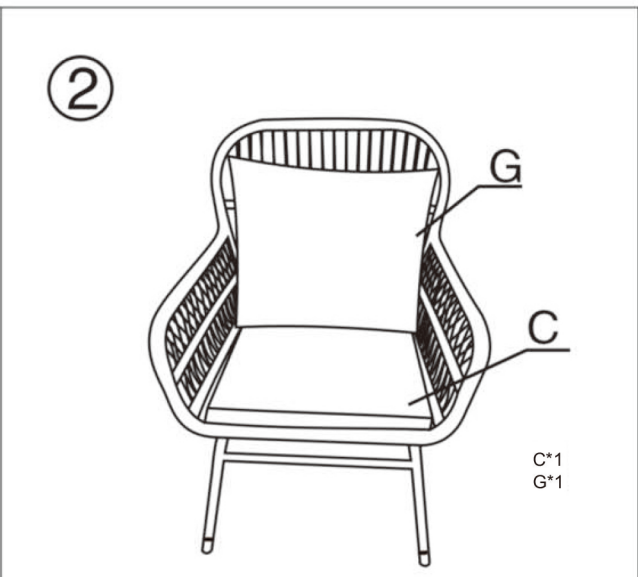

ASSEMBLY INSTRUCTION

FOR SOFA CHAIR

Part list			
NO	Deseripcion	Drawing	QTY
A	Feet part		2pcs
B	Seat part		2pcs
C	Cushion		2pcs
G	Pillow		2pcs

Hardware list			
NO	Drawing	Specificalion	QTY
D		Screw ϕ 6x20MM	8pcs
E		Washer	8pcs
F		Allenkey	1pcs

ASSEMBLY INSTRUCTION

FOR SIDE TABLE

Part list			
NO	Description	Drawing	QTY
R	plastic feet		4
S	glass		1

1

Tighten up the plastic feet cap, adjust it if necessary

2

3