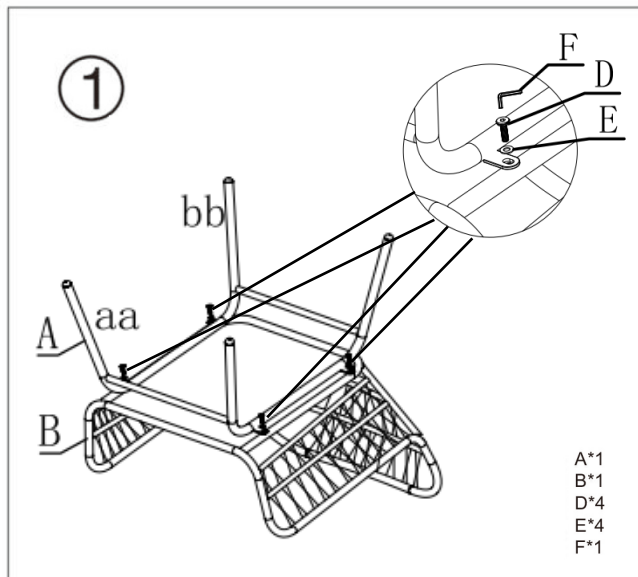

ASSEMBLY INSTRUCTION

FOR SOFA CHAIR

Part list			
NO	Deseripcion	Drawing	QTY
A	Feet part		2pcs
B	Seat part		2pcs
C	Cushion		2pcs
G	Pillow		2pcs

Hardware list			
NO	Drawing	Specificalion	QTY
D		Screw ϕ 6x20MM	8pcs
E		Washer	8pcs
F		Allenkey	1pcs

ASSEMBLY INSTRUCTION

FOR SIDE TABLE

Part list			
NO	Description	Drawing	QTY
R	plastic feet		4
S	glass		1

1

Tighten up the plastic feet cap, adjust it if necessary

2

3