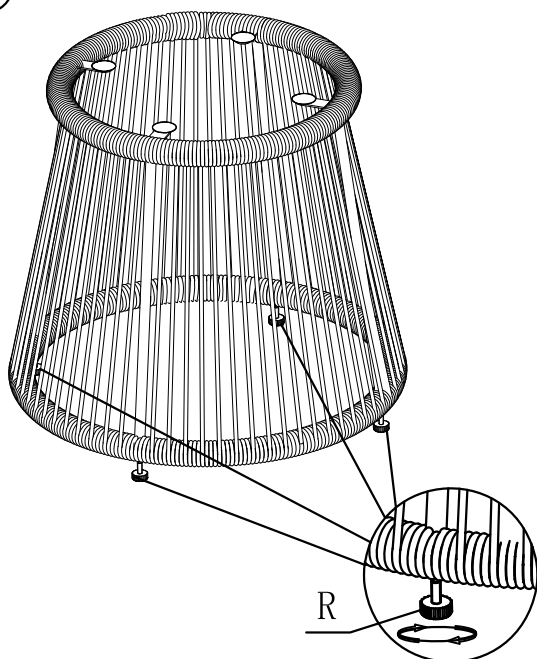

ASSEMBLY INSTRUCTION

FOR SOFA CHAIR

Part list			
NO	Deseripcion	Drawing	QTY
A	Feet part		2pcs
B	Seat part		2pcs
C	Cushion		2pcs
G	Pillow		2pcs

Hardware list			
NO	Drawing	Specificalion	QTY
D		Screw ϕ 6x20MM	8pcs
E		Washer	8pcs
F		Allenkey	1pcs

ASSEMBLY INSTRUCTION

FOR SIDE TABLE

Part list			
NO	Description	Drawing	QTY
R	plastic feet		4
S	glass		1

1

Tighten up the plastic feet cap, adjust it if necessary

2

3