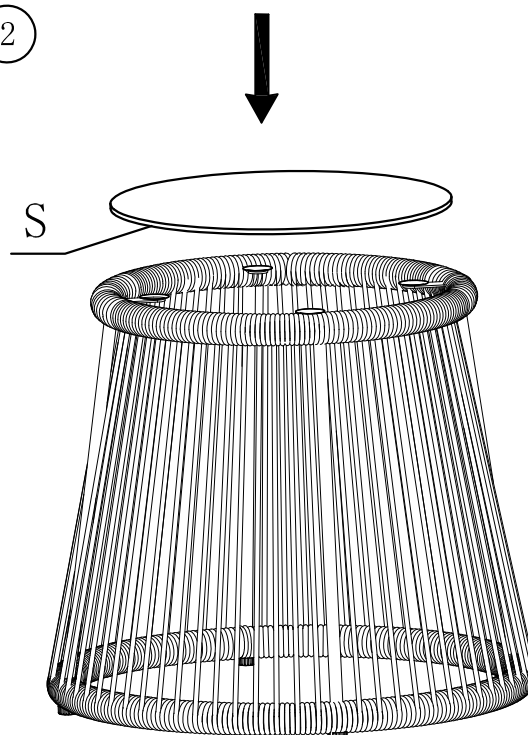

ASSEMBLY INSTRUCTION

FOR SOFA CHAIR

Part list			
NO	Deseripcion	Drawing	QTY
A	Feet part		2pcs
B	Seat part		2pcs
C	Cushion		2pcs
G	Pillow		2pcs

Hardware list			
NO	Drawing	Specificalion	QTY
D		Screw ϕ 6x20MM	8pcs
E		Washer	8pcs
F		Allenkey	1pcs

ASSEMBLY INSTRUCTION

FOR SIDE TABLE

Part list			
NO	Description	Drawing	QTY
R	plastic feet		4
S	glass		1

1

Tighten up the plastic feet cap, adjust it if necessary

2

3