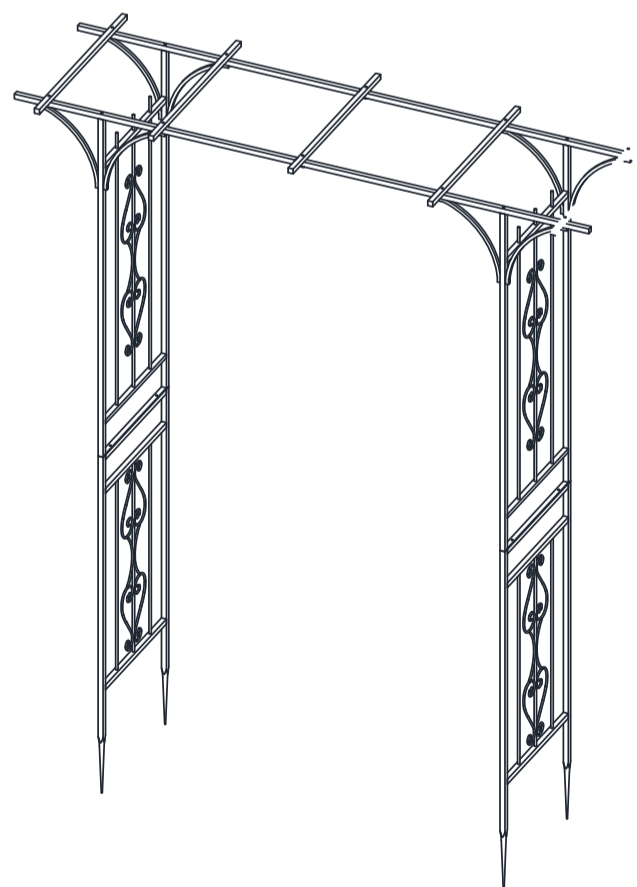

Step 4

For any quality or non-quality problems, just feel free to contact with our customer service.