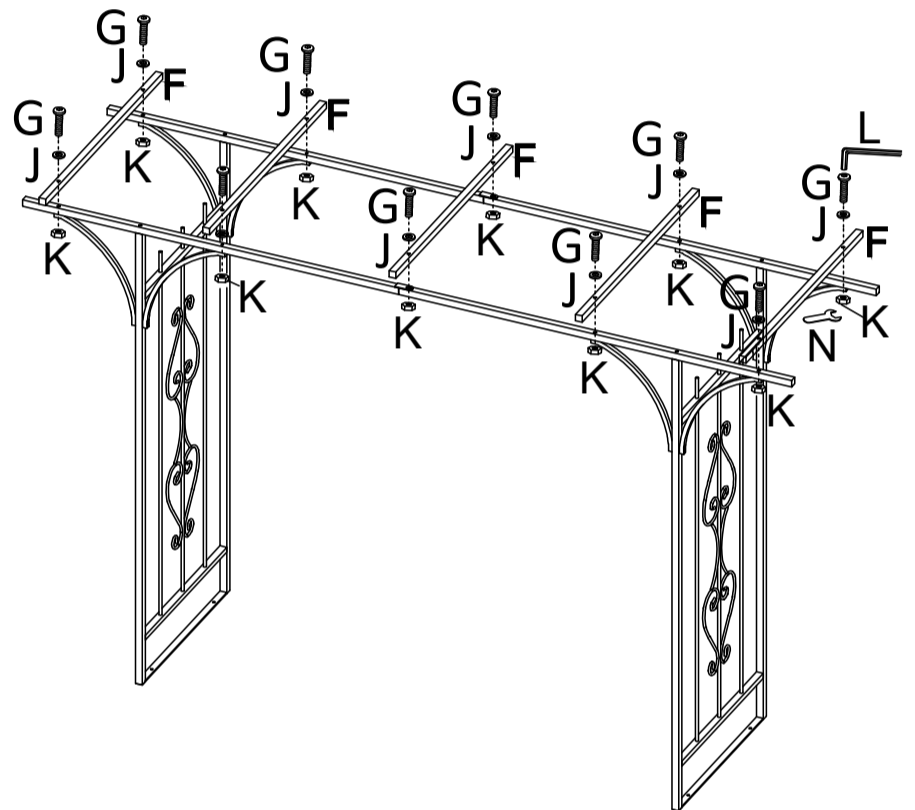

METAL ARCH ASSEMBLY INSTRUCTION

					
A×2PCS	B×2PCS	C×2PCS	D×2PCS	E×8PCS	F×5PCS
M6×40mm 	M6×30mm 		M6 		
G×10PCS +Sparex2	H×12PCS +Sparex2	J×22PCS +Sparex2	K×18PCS +Sparex2	L×1PC	N×1PC

Step 1

Step 2

Step 3