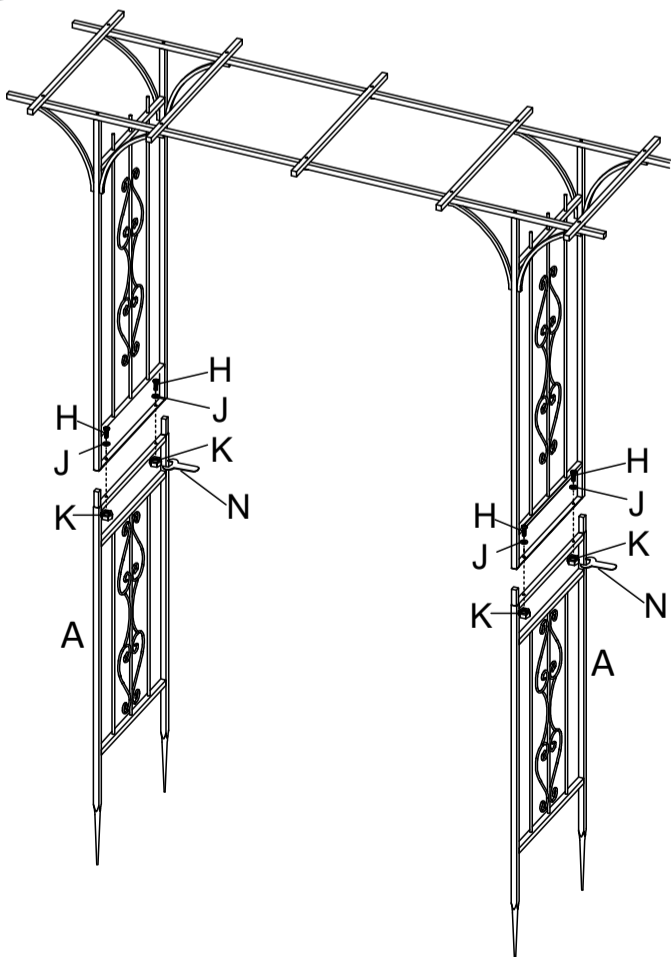

METAL ARCH ASSEMBLY INSTRUCTION

					
A×2PCS	B×2PCS	C×2PCS	D×2PCS	E×8PCS	F×5PCS
M6×40mm 	M6×30mm 		M6 		
G×10PCS +Sparex2	H×12PCS +Sparex2	J×22PCS +Sparex2	K×18PCS +Sparex2	L×1PC	N×1PC

Step 1

Step 2

Step 3