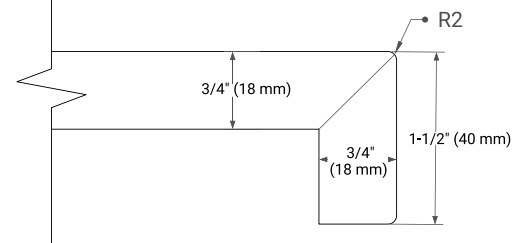

PLAN VIEW

72" DOUBLE OVAL SINK COUNTERTOP WITH 1.5 IN. THICKNESS

OVERALL DIMENSIONS

72.25" W x 22" D x 1.5" H

COUNTERTOP OPTIONS

Carrara White Quartz

FEATURES

- Solid countertop with mitered edges & seams
- Undermount white oval sink
- Pre-drilled for 8" widespread faucet

INCLUDED

- Countertop
- Matching Backsplash
- Oval Sinks

COUNTERTOP PLAN VIEW

EDGE SIDE VIEW

THREE DIMENSIONAL COUNTERTOP VIEW