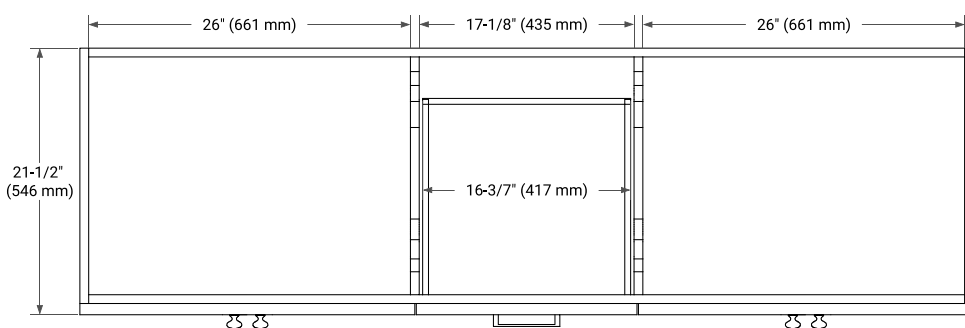

72" DOUBLE SINK BASE CABINET

BASE CABINET DIMENSIONS

72" W x 21.5" D x 34.5" H

FEATURES

- Solid wood frame & plywood panels
- Dovetail drawers and joints
- Soft closing doors & drawers

HARDWARE FINISHES*

Brushed Nickel Satin Brass Matte Black Polished Chrome

PLAN VIEW

72" DOUBLE OVAL SINK COUNTERTOP WITH 1.5 IN. THICKNESS

OVERALL DIMENSIONS

72.25" W x 22" D x 1.5" H

COUNTERTOP OPTIONS

Carrara White Quartz

FEATURES

- Solid countertop with mitered edges & seams
- Undermount white oval sink
- Pre-drilled for 8" widespread faucet

INCLUDED

- Countertop
- Matching Backsplash
- Oval Sinks

COUNTERTOP PLAN VIEW

EDGE SIDE VIEW

THREE DIMENSIONAL COUNTERTOP VIEW