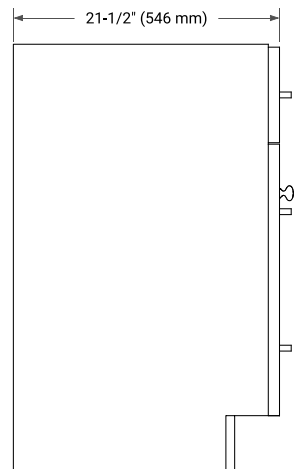

72" DOUBLE SINK BASE CABINET

BASE CABINET DIMENSIONS

72" W x 21.5" D x 34.5" H

FEATURES

- Solid wood frame & plywood panels
- Dovetail drawers and joints
- Soft closing doors & drawers

HARDWARE FINISHES*

Brushed Nickel Satin Brass Matte Black Polished Chrome

PLAN VIEW

72" DOUBLE OVAL SINK COUNTERTOP WITH 1.5 IN. THICKNESS

OVERALL DIMENSIONS

72.25" W x 22" D x 1.5" H

COUNTERTOP OPTIONS

Carrara White Quartz

FEATURES

- Solid countertop with mitered edges & seams
- Undermount white oval sink
- Pre-drilled for 8" widespread faucet

INCLUDED

- Countertop
- Matching Backsplash
- Oval Sinks

COUNTERTOP PLAN VIEW

EDGE SIDE VIEW

THREE DIMENSIONAL COUNTERTOP VIEW