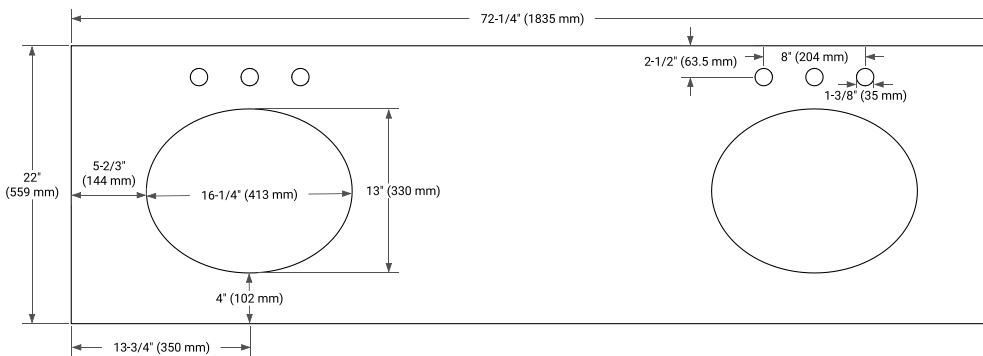

72" DOUBLE SINK BASE CABINET

BASE CABINET DIMENSIONS

72" W x 21.5" D x 34.5" H

FEATURES

- Solid wood frame & plywood panels
- Dovetail drawers and joints
- Soft closing doors & drawers

HARDWARE FINISHES*

Brushed Nickel Satin Brass Matte Black Polished Chrome

PLAN VIEW

72" DOUBLE OVAL SINK COUNTERTOP WITH 1.5 IN. THICKNESS

OVERALL DIMENSIONS

72.25" W x 22" D x 1.5" H

COUNTERTOP OPTIONS

Carrara White Quartz

FEATURES

- Solid countertop with mitered edges & seams
- Undermount white oval sink
- Pre-drilled for 8" widespread faucet

INCLUDED

- Countertop
- Matching Backsplash
- Oval Sinks

COUNTERTOP PLAN VIEW

EDGE SIDE VIEW

THREE DIMENSIONAL COUNTERTOP VIEW