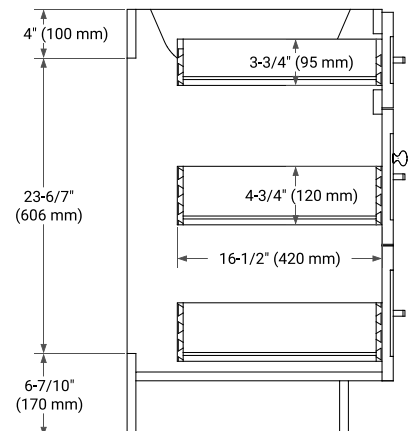

72" DOUBLE SINK BASE CABINET

BASE CABINET DIMENSIONS

72" W x 21.5" D x 34.5" H

FEATURES

- Solid wood frame & plywood panels
- Dovetail drawers and joints
- Soft closing doors & drawers

HARDWARE FINISHES*

Brushed Nickel Satin Brass Matte Black Polished Chrome

PLAN VIEW

72" DOUBLE OVAL SINK COUNTERTOP WITH 1.5 IN. THICKNESS

OVERALL DIMENSIONS

72.25" W x 22" D x 1.5" H

COUNTERTOP OPTIONS

Carrara White Quartz

FEATURES

- Solid countertop with mitered edges & seams
- Undermount white oval sink
- Pre-drilled for 8" widespread faucet

INCLUDED

- Countertop
- Matching Backsplash
- Oval Sinks

COUNTERTOP PLAN VIEW

EDGE SIDE VIEW

THREE DIMENSIONAL COUNTERTOP VIEW