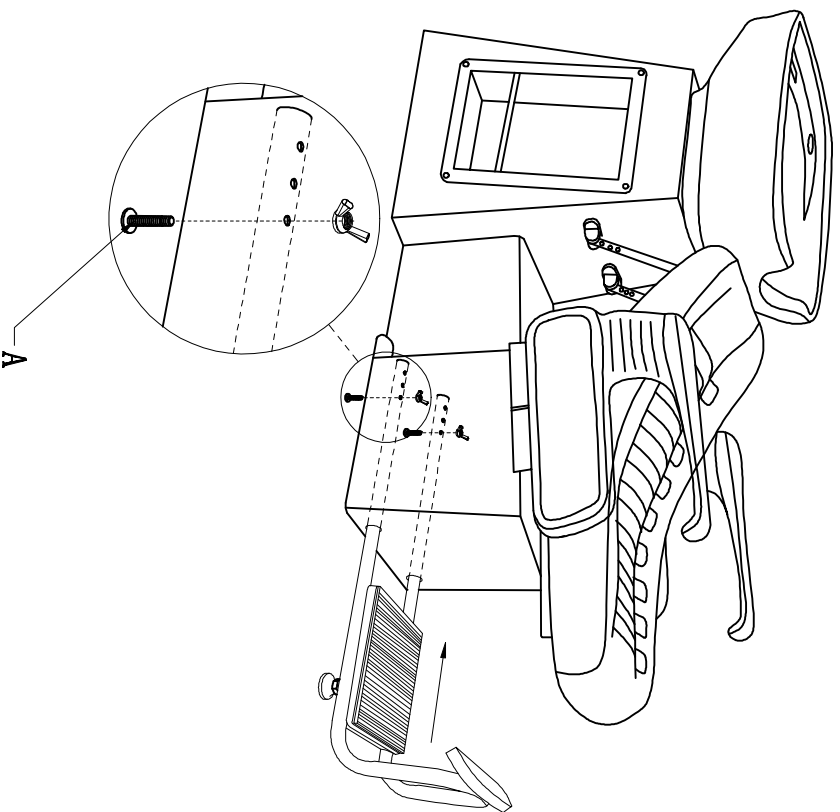

1

2

No.	Fittings	Sketch	Qty	Specification
A	Screw		2pcs	M6X30

TD-32802-NF instruction