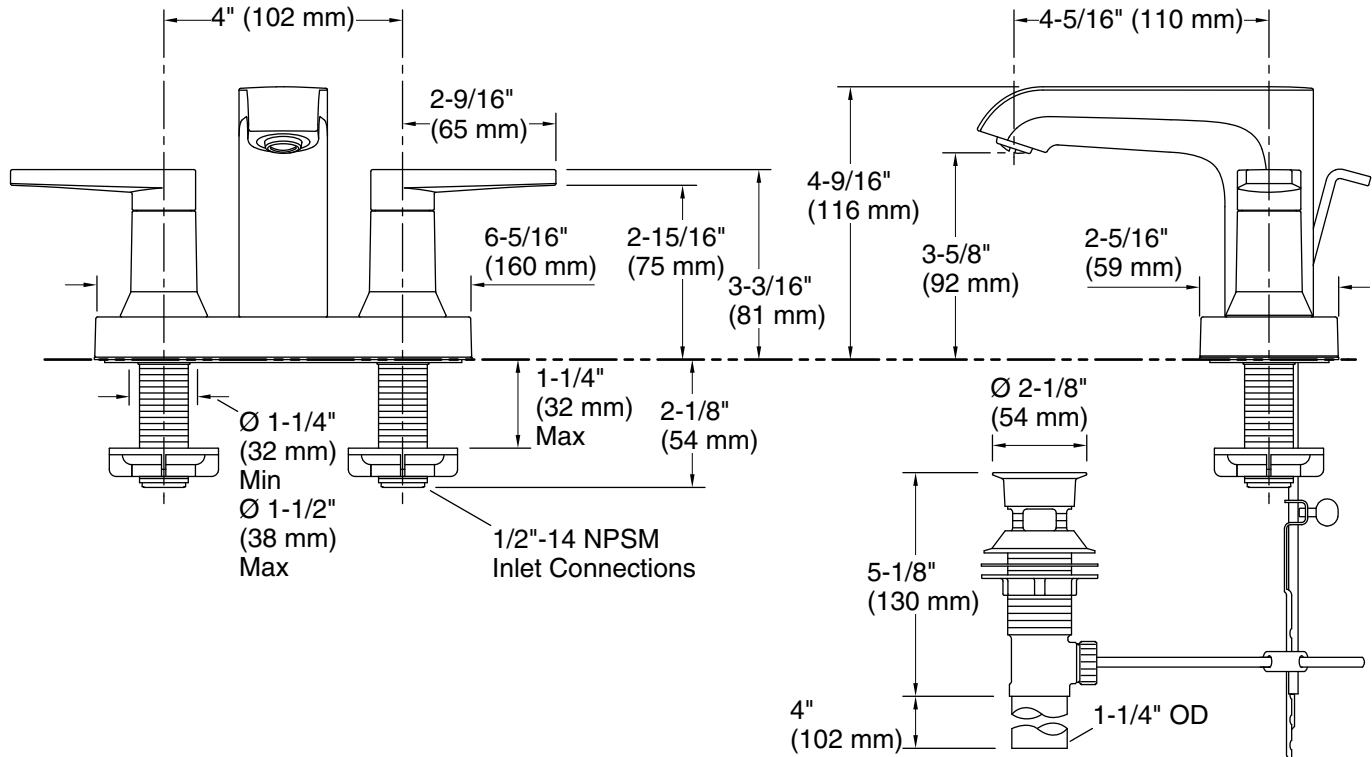

Technical Information

All product dimensions are nominal.

Faucet:

Flow rate: 1.2 gal/min (4.5 l/min)

Drain included: Yes

Spout:

Spout reach: 4-5/16" (110 mm)

Handshower:

Rated maximum flow: 0 gal/min (0 l/min)

Notes

Install this product according to the installation instructions.

ADA compliant for handles only.

ADA, OBC, CSA B651 compliant when installed to the specific requirements of these regulations.