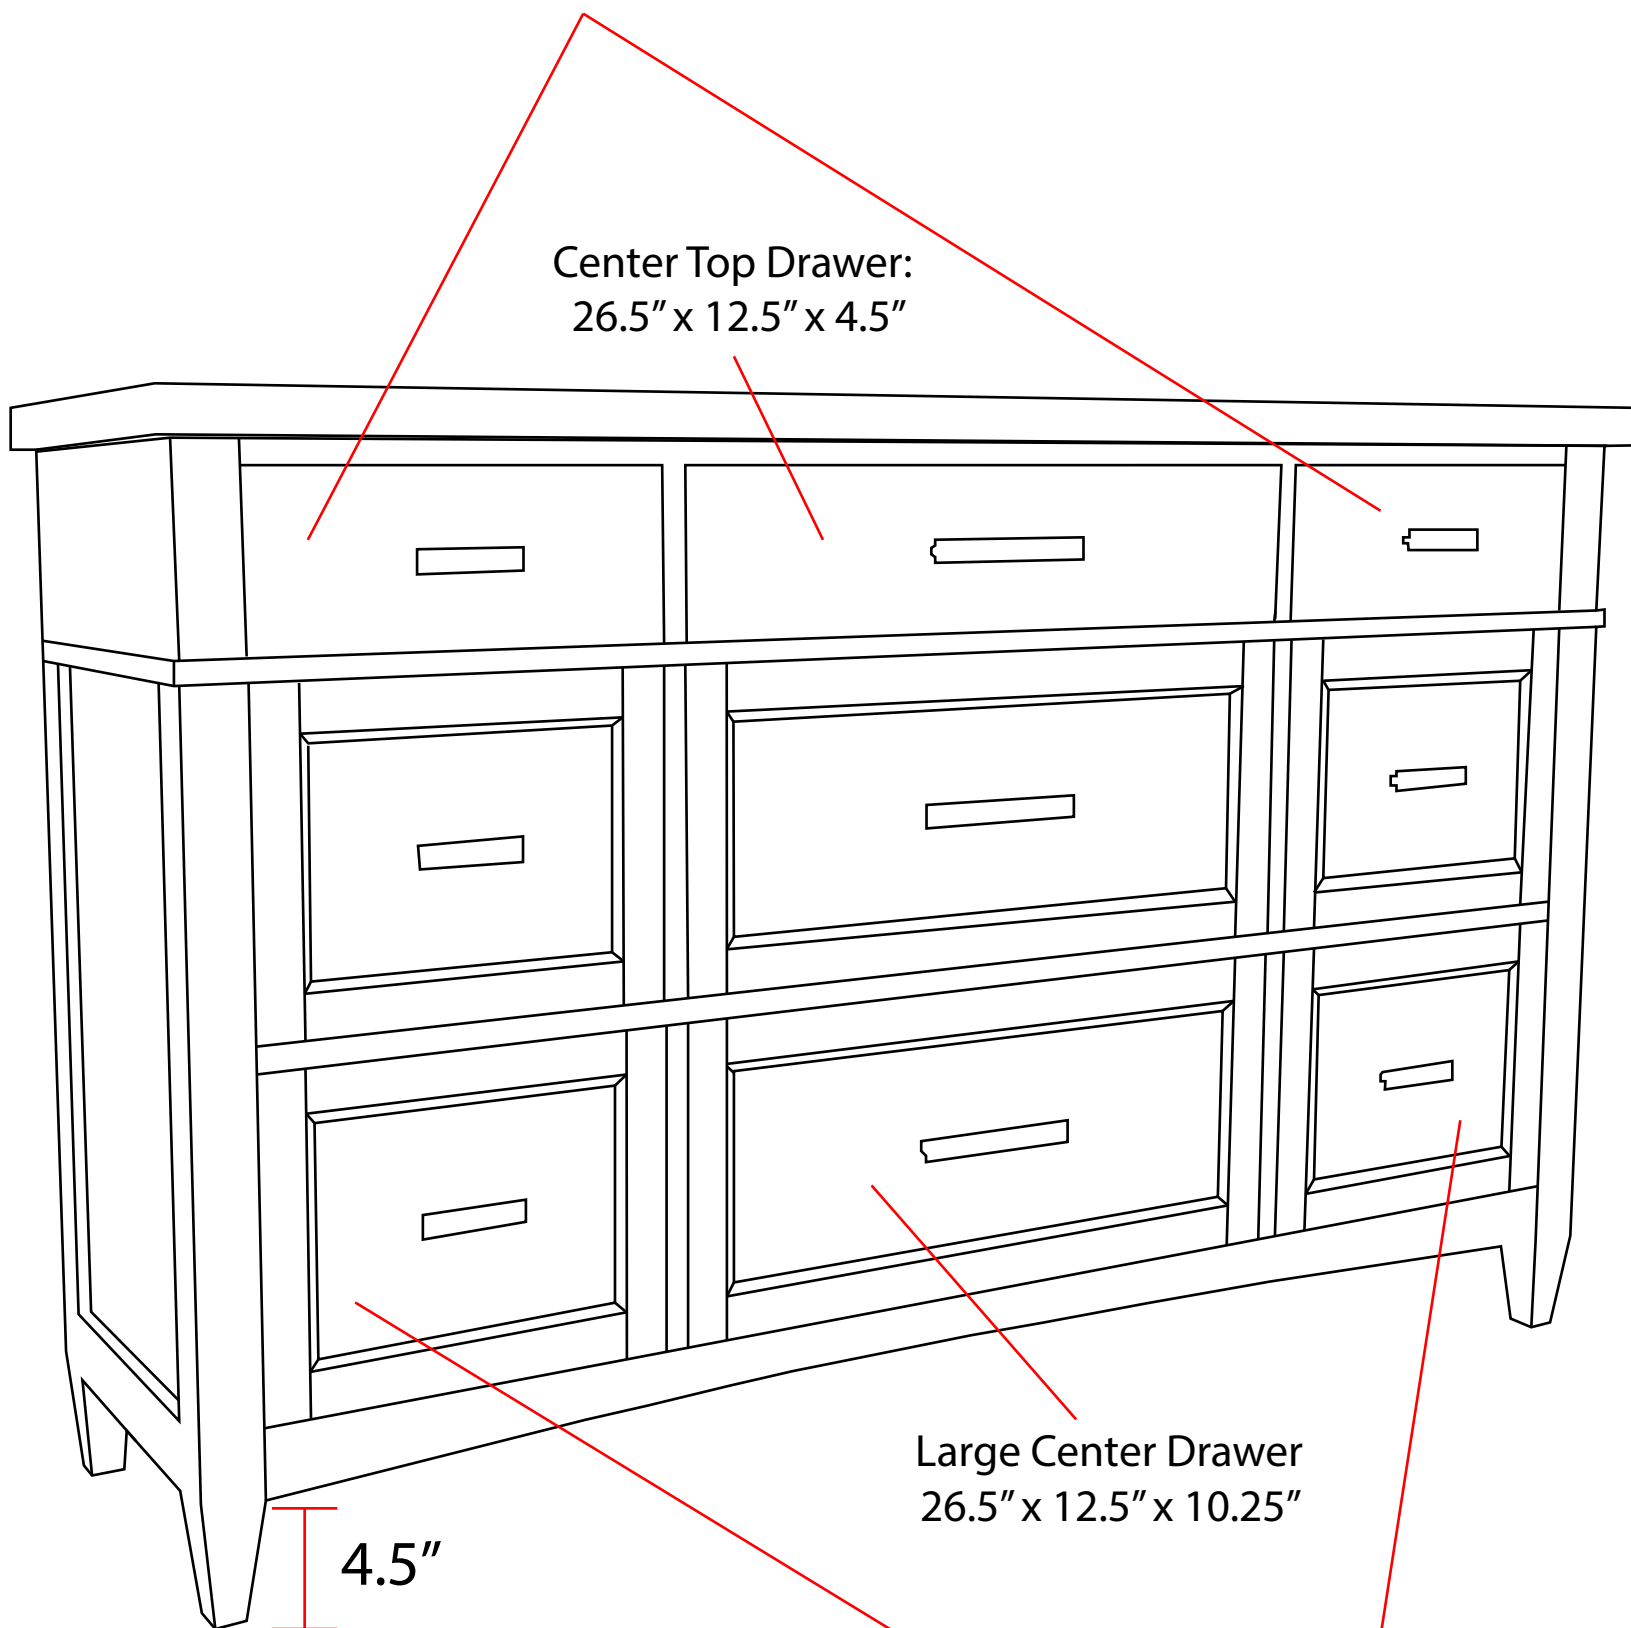

Modern Nine Drawer Dresser Production

Overall: 68" x 18" x 42.5"

Mirror Overall: 44" x 2" x 36"
Glass dim: 37" W x 29" H
Frame insert: 1.25"
Inside width: 42.5"

Side Top Drawers:
14" x 12.5" x 4.5"

Center Top Drawer:
26.5" x 12.5" x 4.5"

Large Center Drawer
26.5" x 12.5" x 10.25"

4.5"

Side Drawers
14" x 12.5" x 10.25"