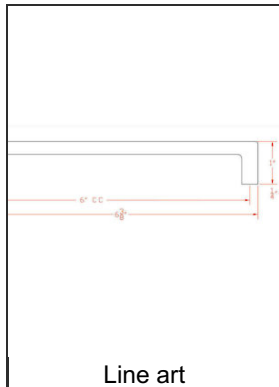

RELATED DOCUMENTS