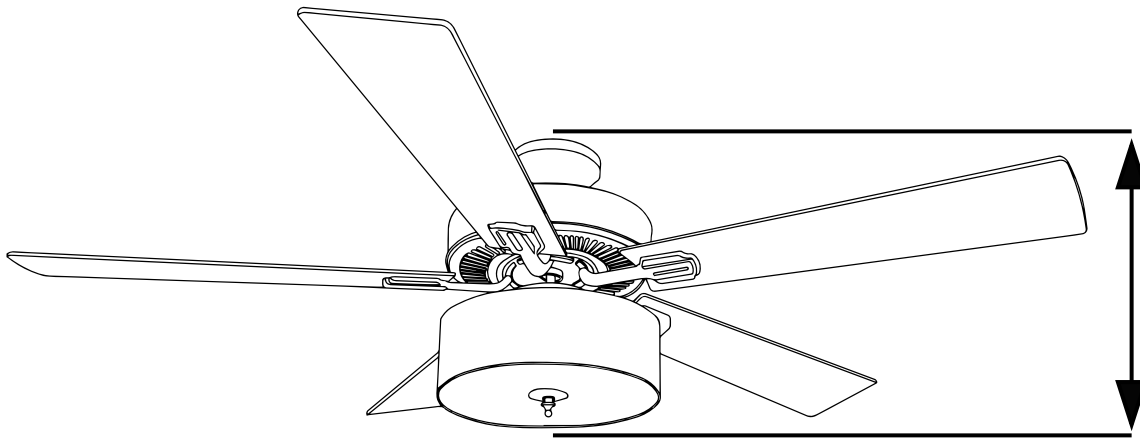

Hanging Options Included

Flushmount
13.25"H

6" Downrod
18.25"H