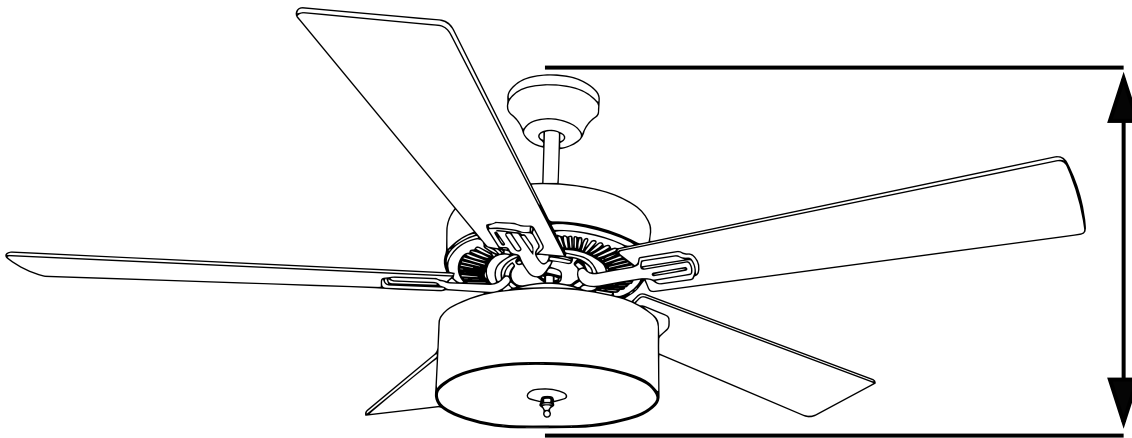

Hanging Options Included

Flushmount
13.25"H

6" Downrod
18.25"H