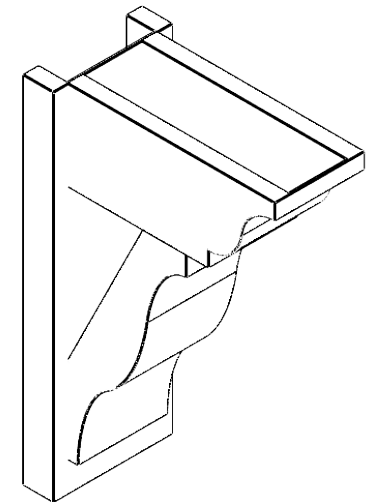

ITEM NUMBER: OUTUROC060X080X16000X24000X060X020X060FST04RCPR

6"W TOP X 8"W BACK X 16"D X 24"H X 6"T TOP X 2"T BACK TIMBERTHANE ROUGH CEDAR FUNSTON FAUX WOOD OPEN OUTLOOKER, TRADITIONAL TOP AND BLOCK BACK, 6"W CLOSED BRACE, PRIMED TAN

SIDE PROFILE

FRONT PROFILE

ISOMETRIC

EKENA MILLWORK
2300 WEST MAIN ST.
CLARKSVILLE, TX 75426
TOLL FREE: 866-607-0453
WWW.EKENAMILLWORK.COM

NOTES

1. INSTALLATION TO BE COMPLETED IN ACCORDANCE WITH MANUFACTURER'S SPECIFICATIONS.
2. DRAWING MAY NOT BE TO SCALE
3. THIS DRAWING IS INTENDED FOR DESIGN AND PLANNING PURPOSES ONLY.
4. ALL INFORMATION CONTAINED HEREIN WAS CURRENT AT THE TIME OF DEVELOPMENT BUT MUST BE REVIEWED AND APPROVED BY THE PRODUCT MANUFACTURER TO BE CONSIDERED ACCURATE.
5. TIMBERTHANE ARCHITECTURAL PRODUCTS ARE MADE FROM HIGH DENSITY URETHANE AND COME FACTORY PRIMED