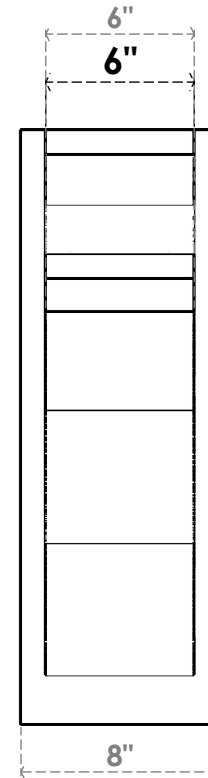

ITEM NUMBER: OUTUROC060X080X16000X24000X060X020X060FST04RCPR

6"W TOP X 8"W BACK X 16"D X 24"H X 6"T TOP X 2"T BACK TIMBERTHANE ROUGH CEDAR FUNSTON FAUX WOOD OPEN OUTLOOKER, TRADITIONAL TOP AND BLOCK BACK, 6"W CLOSED BRACE, PRIMED TAN

SIDE PROFILE

FRONT PROFILE

ISOMETRIC

EKENA MILLWORK
2300 WEST MAIN ST.
CLARKSVILLE, TX 75426
TOLL FREE: 866-607-0453
WWW.EKENAMILLWORK.COM

NOTES

1. INSTALLATION TO BE COMPLETED IN ACCORDANCE WITH MANUFACTURER'S SPECIFICATIONS.
2. DRAWING MAY NOT BE TO SCALE
3. THIS DRAWING IS INTENDED FOR DESIGN AND PLANNING PURPOSES ONLY.
4. ALL INFORMATION CONTAINED HEREIN WAS CURRENT AT THE TIME OF DEVELOPMENT BUT MUST BE REVIEWED AND APPROVED BY THE PRODUCT MANUFACTURER TO BE CONSIDERED ACCURATE.
5. TIMBERTHANE ARCHITECTURAL PRODUCTS ARE MADE FROM HIGH DENSITY URETHANE AND COME FACTORY PRIMED