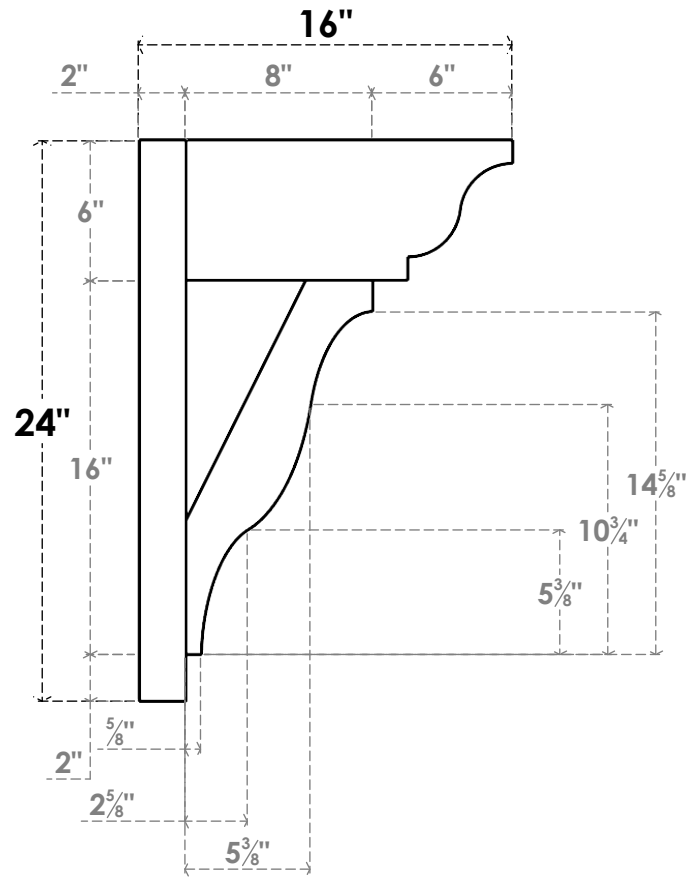

ITEM NUMBER: OUTUROC060X080X16000X24000X060X020X060FST04RCPR

6"W TOP X 8"W BACK X 16"D X 24"H X 6"T TOP X 2"T BACK TIMBERTHANE ROUGH CEDAR FUNSTON FAUX WOOD OPEN OUTLOOKER, TRADITIONAL TOP AND BLOCK BACK, 6"W CLOSED BRACE, PRIMED TAN

SIDE PROFILE

FRONT PROFILE

ISOMETRIC

EKENA MILLWORK
2300 WEST MAIN ST.
CLARKSVILLE, TX 75426
TOLL FREE: 866-607-0453
WWW.EKENAMILLWORK.COM

NOTES

1. INSTALLATION TO BE COMPLETED IN ACCORDANCE WITH MANUFACTURER'S SPECIFICATIONS.
2. DRAWING MAY NOT BE TO SCALE
3. THIS DRAWING IS INTENDED FOR DESIGN AND PLANNING PURPOSES ONLY.
4. ALL INFORMATION CONTAINED HEREIN WAS CURRENT AT THE TIME OF DEVELOPMENT BUT MUST BE REVIEWED AND APPROVED BY THE PRODUCT MANUFACTURER TO BE CONSIDERED ACCURATE.
5. TIMBERTHANE ARCHITECTURAL PRODUCTS ARE MADE FROM HIGH DENSITY URETHANE AND COME FACTORY PRIMED