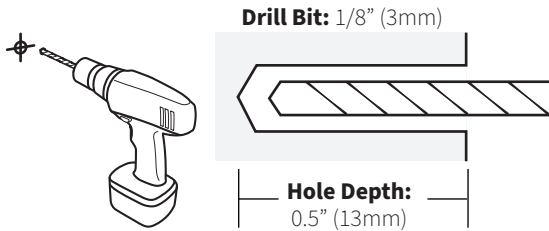

Drill mounting holes using illustration shown

Secure Tray **(A)** to desktop using ST4.2x15mm Screws **(S-A)** and a Phillips screwdriver.

Need Help? **We're Here For You**

Monday-Friday from 7am-7pm CST