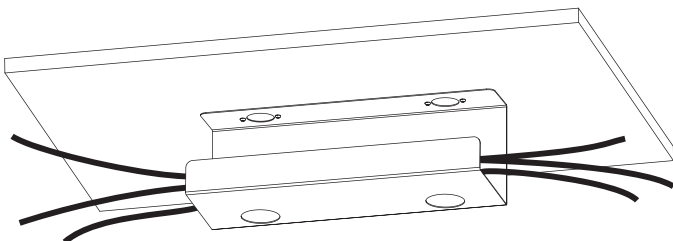

Assembly Video & Product Info
www.vivo-us.com/products/desk-ac16-2c

Assembly Steps

Position Template **(B)** where desired underneath desktop and mark drilling locations using a pencil.

≥0.7" (18mm)

Pre-Drilling Instructions

Drill mounting holes using illustration shown

Secure Tray **(A)** to desktop using ST4.2x15mm Screws **(S-A)** and a Phillips screwdriver.

Need Help? **We're Here For You**

Monday-Friday from 7am-7pm CST