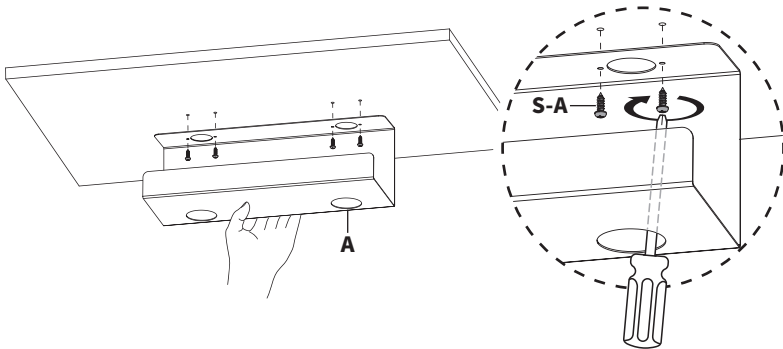

Assembly Video & Product Info
www.vivo-us.com/products/desk-ac16-2c

Assembly Steps

Position Template **(B)** where desired underneath desktop and mark drilling locations using a pencil.

≥0.7" (18mm)

Pre-Drilling Instructions

Drill mounting holes using illustration shown

Secure Tray **(A)** to desktop using ST4.2x15mm Screws **(S-A)** and a Phillips screwdriver.

Need Help? **We're Here For You**

Monday-Friday from 7am-7pm CST