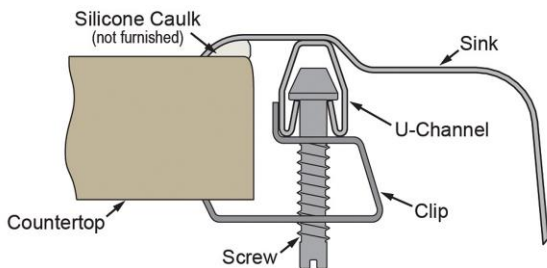

PRODUCT SPECIFICATIONS

Elkay Lustertone™ Classic Stainless Steel 17" x 20" x 7-5/8", 3-Hole Single Bowl Drop-in Bathroom Sink + Faucet Kit. Sink is manufactured from 18 gauge 304 Stainless Steel with a Lustrous Satin finish, Center drain placement, and Bottom only pads.

Installation Type:	Drop-in, Sink Kits
Material:	304 Stainless Steel
Finish:	Lustrous Satin
Gauge:	18
Sound Deadening:	Bottom only pads
Number of Bowls:	1
Sink Dimensions:	17" x 20" x 7-5/8"
Bowl 1 Dimensions:	14" x 14" x 7-1/2"
Drain Size:	3-1/2" (89mm)
Drain Location:	Center
Minimum Cabinet Size:	21"
Mounting Hardware:	Part # 64090012 included for countertops up to 3/4" (19mm) thick
Template Included:	No
Cutout Template #:	1000001272

Template is available for download at elkay.com. CAD software will be required to open the template.

Cutout Dimensions for Drop-in Installation:

16-3/8" x 19-3/8" (416mm x 492mm) with 1-1/2" (38mm) corner radius

Installation Profile:

Included with Product: LKD2432C faucet

AMERICAN PRIDE. A LIFETIME TRADITION.

Like your family, the Elkay family has values and traditions that endure. For almost a century, Elkay has been a family-owned and operated company, providing thousands of jobs that support our families and communities.

Product Compliance: ASME A112.19.3/CSA B45.4

Buy American Act

Faucet: ASME A112.18.1/CSA B125.1

CEC

NSF 372 (lead free)

NSF 61

[Clean and Care Manual (PDF)](#)

[Installation Instructions (PDF) - 1000005236](#)

[Installation Instructions (PDF) - 0000000998](#)

[Warranty (PDF)](#)

PART: _____ QTY: _____

PROJECT: _____

CONTACT: _____

DATE: _____

NOTES: _____

APPROVAL: _____

In keeping with our policy of continuing product improvement, Elkay reserves the right to change product specifications without notice. Please visit elkay.com for the most current version of Elkay product specification sheets. This specification describes an Elkay product with design, quality, and functional benefits to the user. When making a comparison of other producers' offerings, be certain these features are not overlooked.