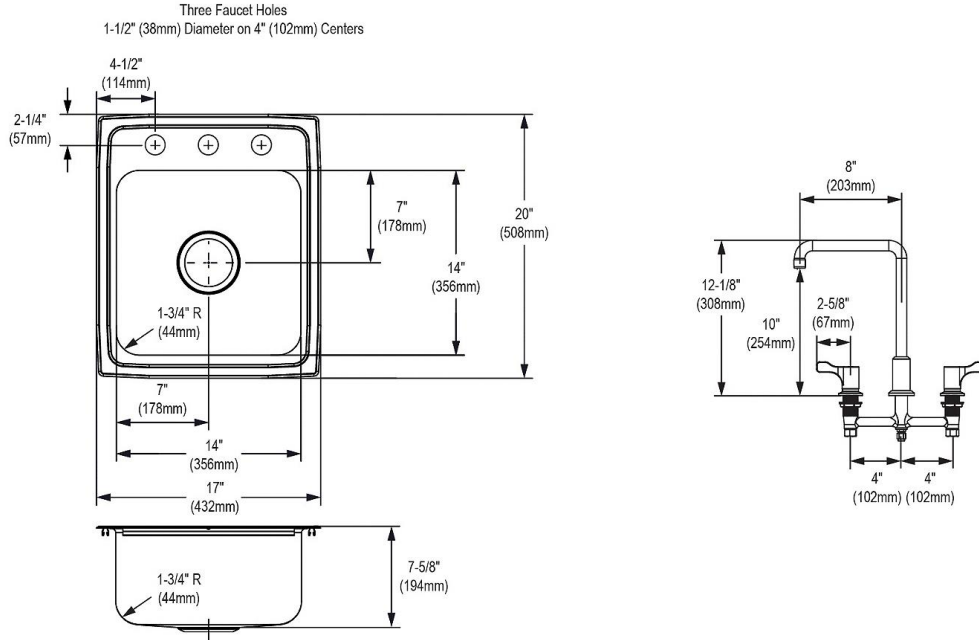

Optional Accessories

LKWBG1414SS	Elkay Stainless Steel 13" x 13" x 1" Bottom Grid Spec Sheet (PDF)	
CB1613	Elkay Hardwood 16-3/4" x 13-1/2" x 1" Cutting Board Spec Sheet (PDF)	
LK99	Elkay Deluxe 3-1/2" Drain Type 304 Stainless Steel Body Strainer Basket Rubber Seal and Tailpiece Spec Sheet (PDF)	
LKW RB1414SS	Elkay Stainless Steel 13" x 13" x 7" Rinsing Basket Spec Sheet (PDF)	

In keeping with our policy of continuing product improvement, Elkay reserves the right to change product specifications without notice. Please visit elkay.com for the most current version of Elkay product specification sheets. This specification describes an Elkay product with design, quality, and functional benefits to the user. When making a comparison of other producers' offerings, be certain these features are not overlooked.