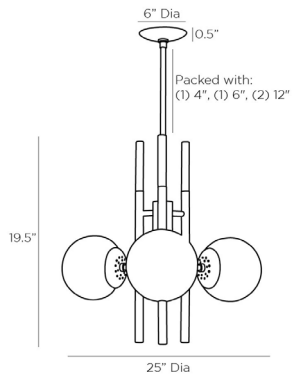

## OBERON PENDANT

89494

H: 24 IN, Dia: 25.00 IN

Antique Brass, Opal Glass

Contract Suitable As Is

A nod to classic mid-century design, the Oberon features opal seeded glass and opal glass globes that circle a steel frame with an antique brass finish. The steel pipes that the globes circumnavigate are encased in clear crystal, which peeks out from the tops and the bottoms of the globes and delivers luxe and style. Additional pipe available (PIPE-422). Damp-rated, although limited covered outdoor areas may affect finish.

### DIMENSIONS

Pendant	H: 19.5 IN, Dia: 25.00 IN
Minimum Hanging Height	24 IN
Maximum Hanging Height	48 IN
Canopy	H: 0.5 IN, Dia: 6.00 IN

### WIRING

Rating	Damp
Cord	10 FT, Black/White, SVT
Socket	3, Type B - E12
Photographed Bulb	Small Clear Tubular Bulb
Maximum Watt	40
Voltage	110-120 V

### REPLACEMENT PARTS

Replacement Part 1	PIPE-422
Replacement Part 1 Dim	(1) 4", (1) 6", (1) 12"
Replacement Part 2	CANOPY-601
Replacement Part 2 Dim	0.5" x 6"