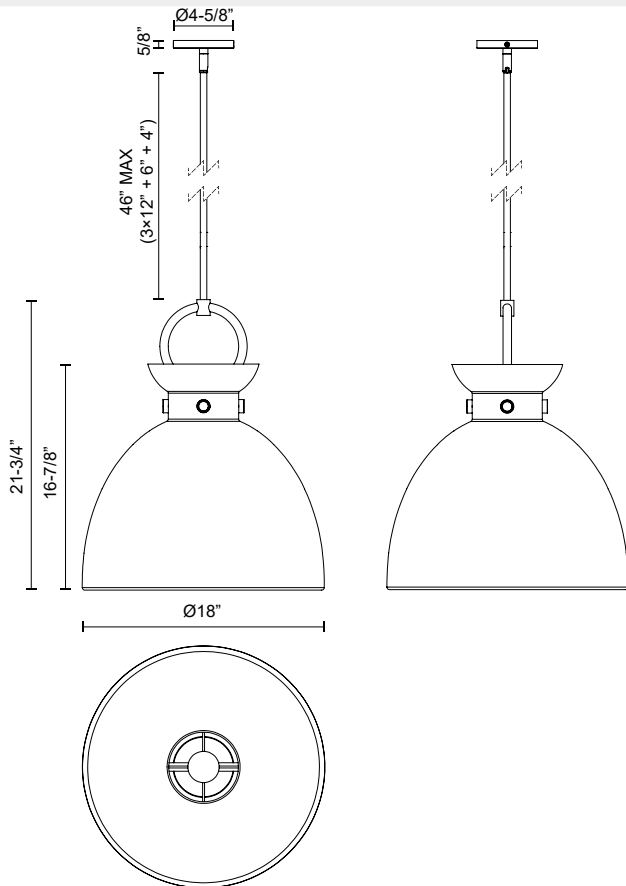

alora mood

P. 1.855.855.8926

CANADA: 19054 28TH Avenue Surrey - BC V3Z 6M3

USA: 3035 E. Lone Mountain Rd - Las Vegas, NV, 89081

WALDO PD411318

FIXTURE DIMENSIONS	D18" x H21-3/4"
LAMP TYPE	E26
WATTAGE	1 x 60W
MAX WATTAGE	60W
BULB QTY	1
BULBS INCLUDED	No
VOLTAGE	120V
MATERIAL	Steel
ROD LENGTH	46" Max (3x12" + 1x6" + 1x4")
MINIMUM HANG HEIGHT	30"
SLOPED CEILING ADAPTABLE	Yes, Up to 45 Degrees
LOCATION	Dry
CANOPY DIMENSIONS	D4-5/8" x H5/8"
BRAND	Alora Mood

[D - Diameter, L - Length, W - Width, H - Height, E - Extension]

AVAILABLE FINISHES:

*For complete warranty terms, please visit: www.aloralighting.com/warranty

WWW.ALORAMOOD.COM