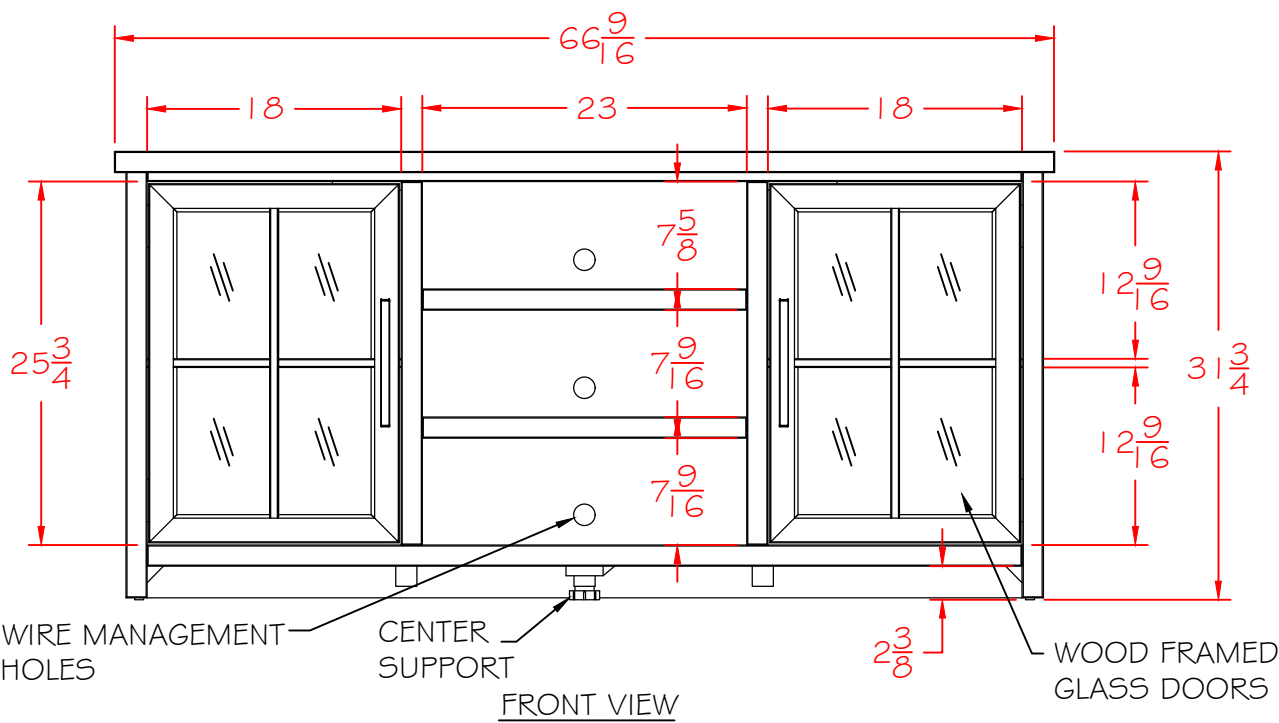

DESCRIPTION: CONSOLE

WIDTH: 66 9/16"

HEIGHT: 31 3/4"

DEPTH: 17 3/8"

TOP STAIN

BASE COLOR

HARDWARE

SELF CLOSING HINGES

SHELF BEHIND DOORS

SECTIONAL VIEW

SIDE VIEW