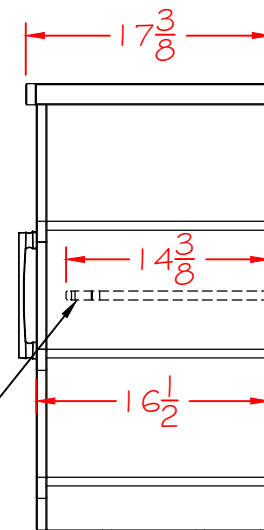

DESCRIPTION: CONSOLE

WIDTH: 66 9/16"

HEIGHT: 31 3/4"

DEPTH: 17 3/8"

TOP STAIN

BASE COLOR

HARDWARE

SELF CLOSING HINGES

SHELF BEHIND DOORS

SECTIONAL VIEW

SIDE VIEW