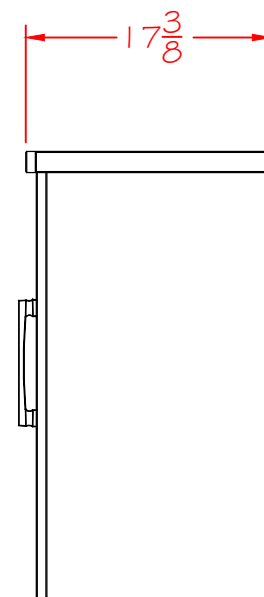

DESCRIPTION: CONSOLE

WIDTH: 66 9/16"

HEIGHT: 31 3/4"

DEPTH: 17 3/8"

TOP STAIN

BASE COLOR

HARDWARE

SELF CLOSING HINGES

SHELF BEHIND DOORS

SECTIONAL VIEW

SIDE VIEW