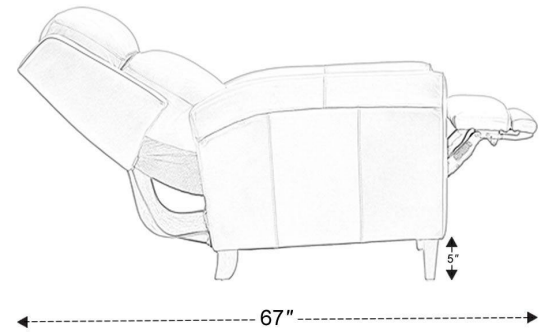

Manual Recliner

Overall Dimensions	30" x 41" x 42"
Overall Width	30"
Overall Depth	41"
Overall Height	42"
Overall Weight	107.8 lbs.
Fully Reclined	67"
Distance from Wall	26.5"
Back of Seat to end of Chaise	38.5"
Leg Height (Distance from Foot Rest to Floor in Full Recline)	23"
Head Height (Distance from Headrest to Floor in Full Recline)	30.5"

Seat Width	21"
Seat Depth	22"
Seat Height	21"
Arm Width	4.5"
Arm Depth	20.5"
Arm Height	26"
Back Width	22"
Back Height	27.5"
Headrest Extended from Back	--