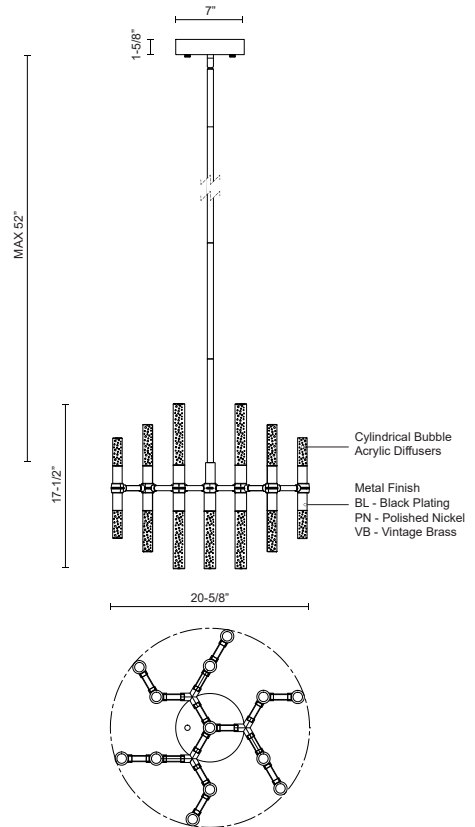

**TURIN
CH9621
CHANDELIERS**

PROJECT

DESCRIPTION

Single-stem mounted interior pendant with circular ceiling plan. 13 parallel pipes, vertically arranged, deliver up/down illumination from its champagne-bubbled acrylic ends. 13 downlights plus 12 uplights hung from the single canopy in formation reminiscent of a honeycomb.

CH9621-PN
Polished Nickel

CH9621-BL
Black Plating

CH9621-VB
Vintage Brass

SPECIFICATION DETAILS

* For custom options, consult factory for details.

Fixture Dimensions	D20-5/8" x H17-1/2"
Light Source	LED with DC Driver
Wattage	65W
Total Lumens	5500lm
Delivered Lumens	PN-3850lm*
Voltage	120V
Color Temperature	3000K
CRI (Ra)	90CRI
Optional Color Temps	2700K - 5000K Available, Minimum Order Quantities Apply
LED Rated Life	50,000 hours
Dimming	100% - 10%, TRIAC or ELV Dimmer (Not Included)
Diffuser Details	Acrylic Encased with Bubbles
Adjustable	Yes
Rod Length	52" Max (3x12" + 2x6" + 1x4")
Ceiling Adaptor	No
Location	Dry
Warranty	5 Years
Canopy Dimensions	D7" x H1-5/8"