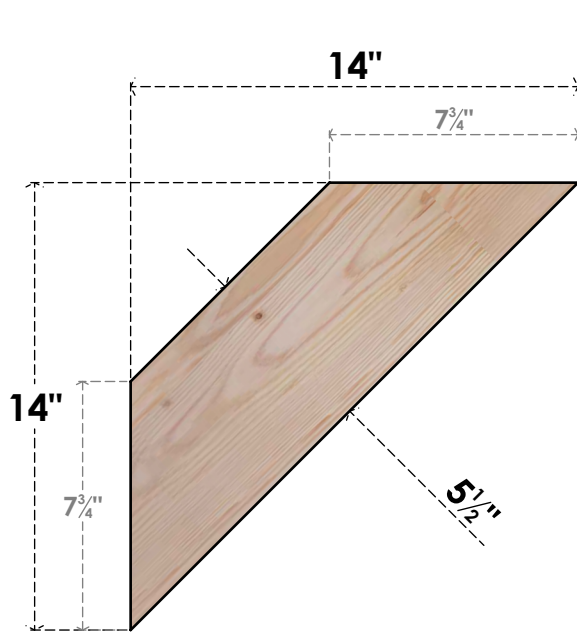

# BRC06X14X14TRA00SDF

5 1/2"W X 14"D X 14"H TRADITIONAL SMOOTH BRACE, DOUGLAS FIR

**SIDE**

**FRONT**

EKENA MILLWORK  
2300 WEST MAIN ST.  
CLARKSVILLE, TX 75426  
TOLL FREE: 866-607-0453  
WWW.EKENAMILLWORK.COM