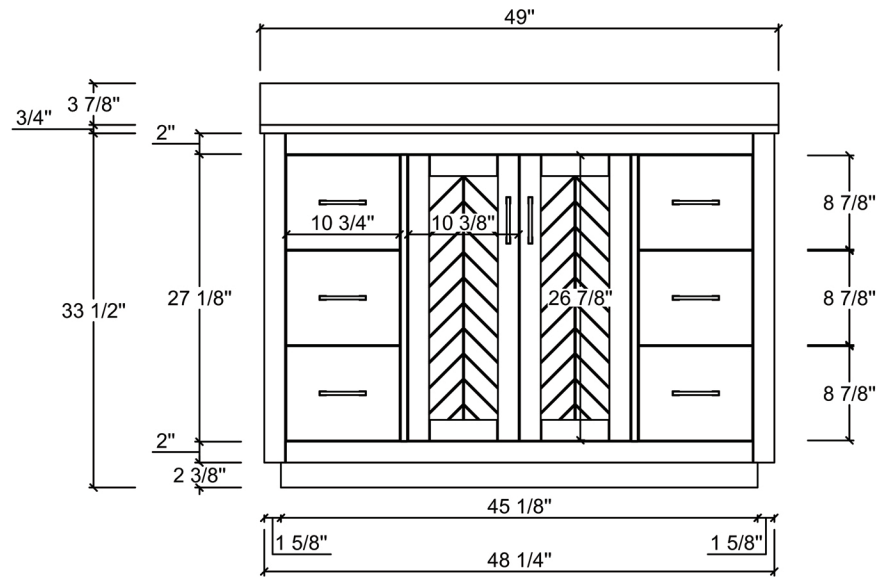

Back View

Front View

Side View

SKU NUMBER

BL-CHTE-490

BATHLYN