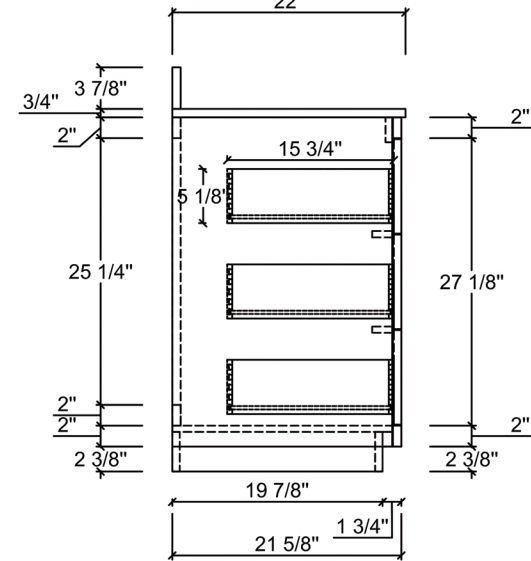

Back View

Front View

Side View

SKU NUMBER

BL-CHTE-490

BATHLYN