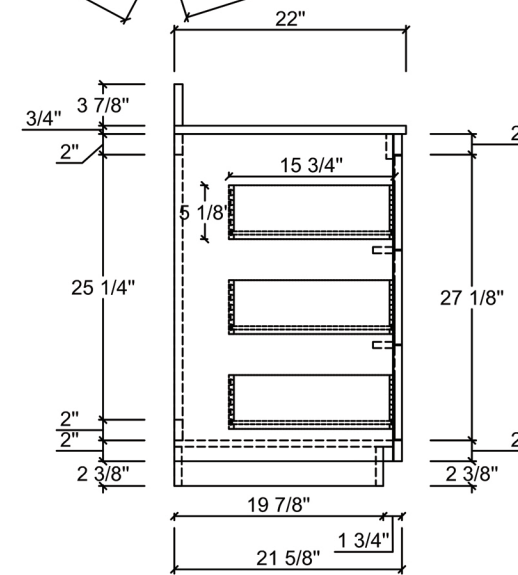

Back View

Front View

Side View

SKU NUMBER

BL-CHTE-610

BATHLYN