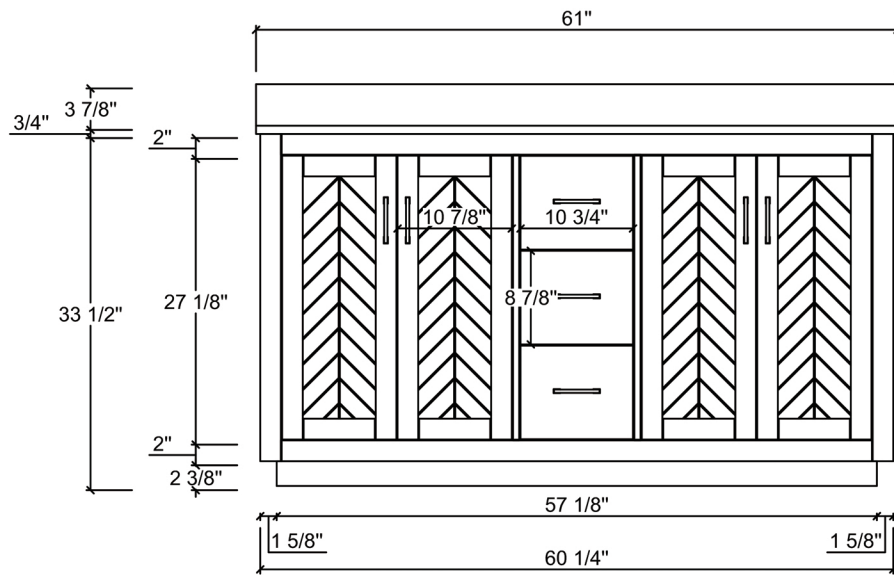

Back View

Front View

Side View

SKU NUMBER

BL-CHTE-610

BATHLYN