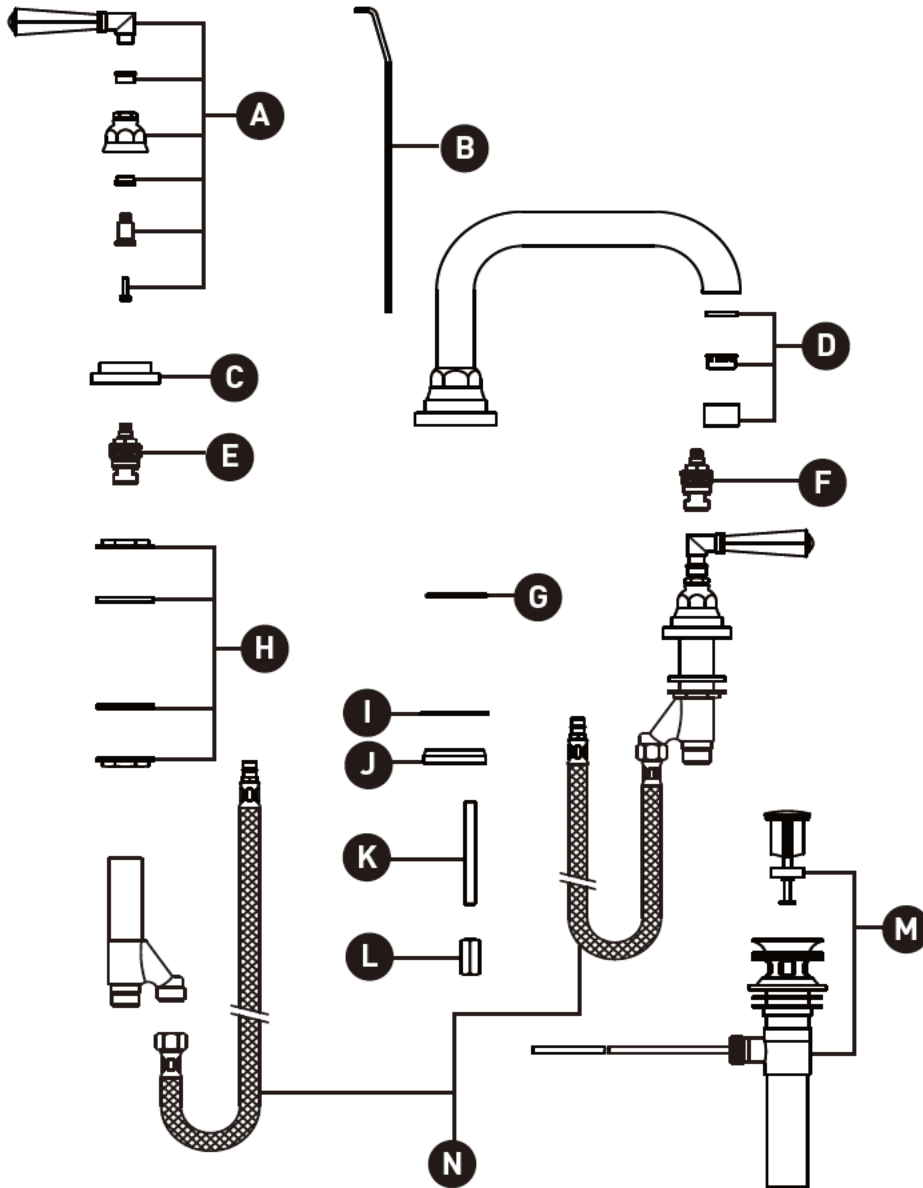

ORDER BY PART NUMBER

## ILLUSTRATED PARTS

### SG09D3LM

SAN GIOVANNI™ Widespread Lavatory  
Faucet With U-Spout

ID	Kit Number	Finish
*A	C7605IN	See below
*B	C7334	See below
*C	C7238	See below
*D	C2318/3	See below
E	C7075-1CC	N/A
F	C7075-2C	N/A
G	C7586.78	N/A
H	NZSDVLV	N/A
I	C7585.10	N/A
J	C7282PF	N/A
K	C7555	N/A
L	C7260.7	N/A
*M	C7324M	See below
N	C7089SP	N/A