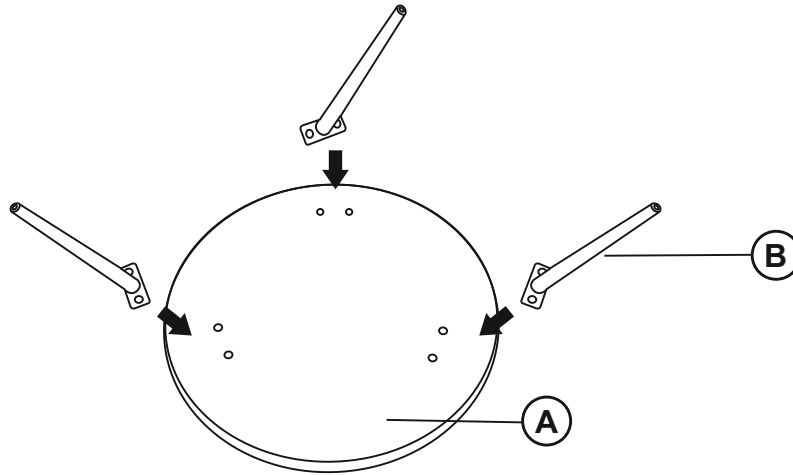

ASSEMBLY INSTRUCTIONS

STEP 1