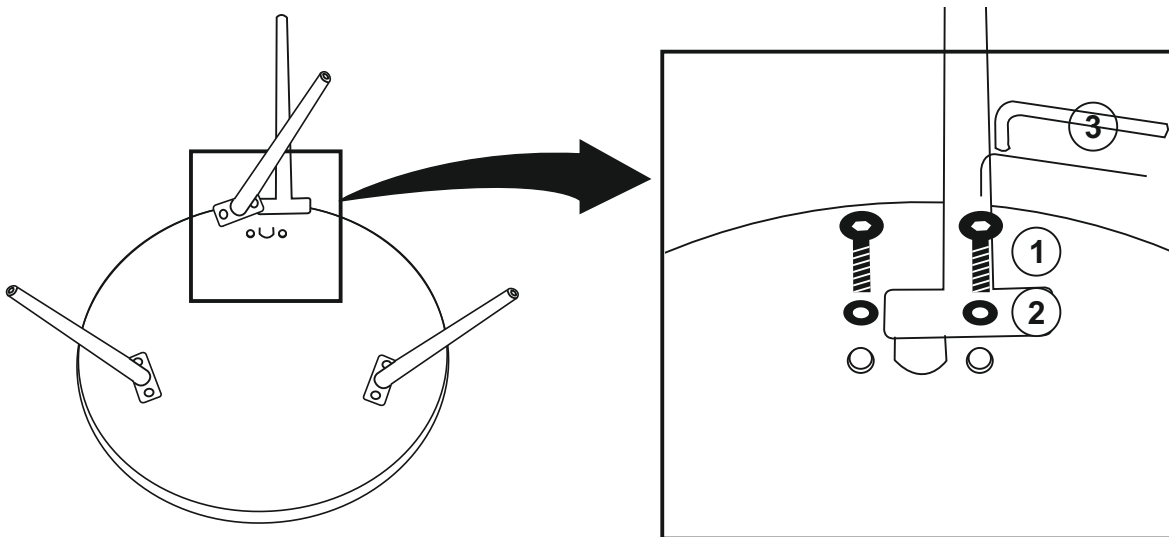

ASSEMBLY INSTRUCTIONS

STEP 1

STEP 2

STEP 3 COMPLETE