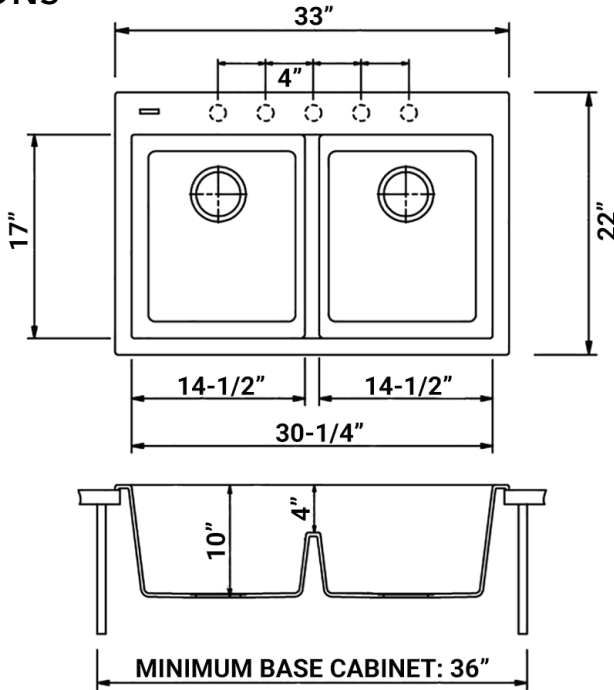

OPTIONAL ACCESSORIES (SOLD SEPARATELY)

DIMENSIONS

cUPC certified by IAPMO
to meet US and Canada
plumbing standards.

**SCAN TO REGISTER
YOUR WARRANTY**

or visit
ruvati.com/register

RUVATI USA
www.ruvati.com

Phone: 1.855.478.8284
Email: support@ruvati.com