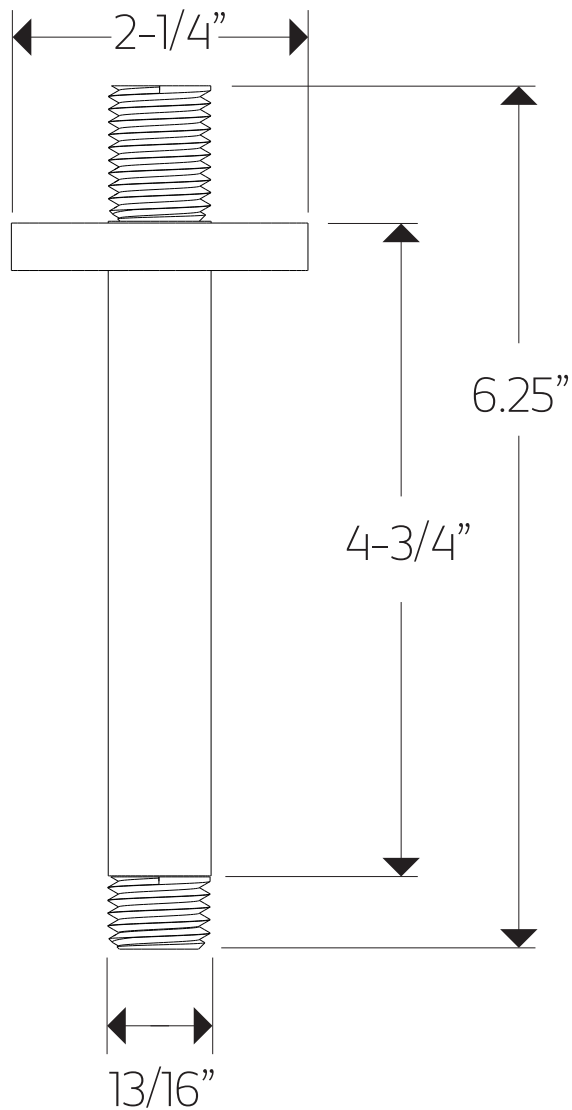

artos[®]

F902-30

TECHNICAL DATA SHEET

shower arm, 4.75" ceiling
mount r+s

artos

F902-30

OPERATING SPECIFICATIONS

shower arm, 4.75" ceiling
mount r+s

MAX TEMPERATURE

Maximum: 176°F

OPERATING PRESSURE

Maximum: 125psi

Minimum: 20psi

Recommended: 30psi- 95psi

INLET/OUTLET

(2)1/2" Male NPT