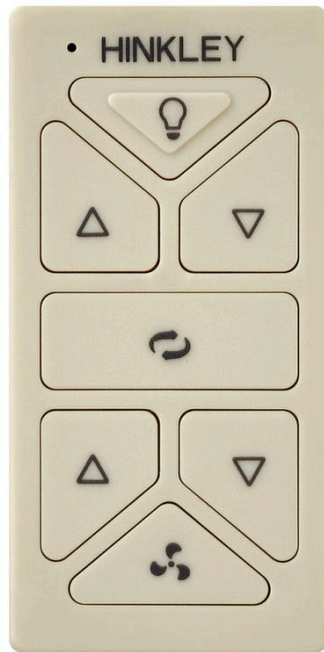

HIRO CONTROL REVERSING

980014FLA-R

HIRO CONTROL REVERSING

DETAILS	
FAN FINISH:	Light Almond

DIMENSIONS	
WIDTH:	3.3"
HEIGHT:	5.3"

LIGHT SOURCE	
VOLTAGE:	120v

SHIPPING	
CARTON LENGTH:	3.3
CARTON WIDTH:	3.4
CARTON HEIGHT:	5.3

PRODUCT DETAILS:

- Dry Rated; Suitable for indoor living spaces only
- Control your fan's power, light, speed, direction, and so much more from the Hinkley Home Automation app
- WiFi Enabled Smart Fan is compatible with your home's WiFi network
- High quality composite resists rust, corrosion, and fading – ideal for harsh weather conditions
- Wall/Remote control included
- Compatible with smart home networks, including Amazon Alexa and Google Home
- Configures for use as a wall-mount control or handheld remote
- All-in-one receiver supplied with fan where fan reverses at the control