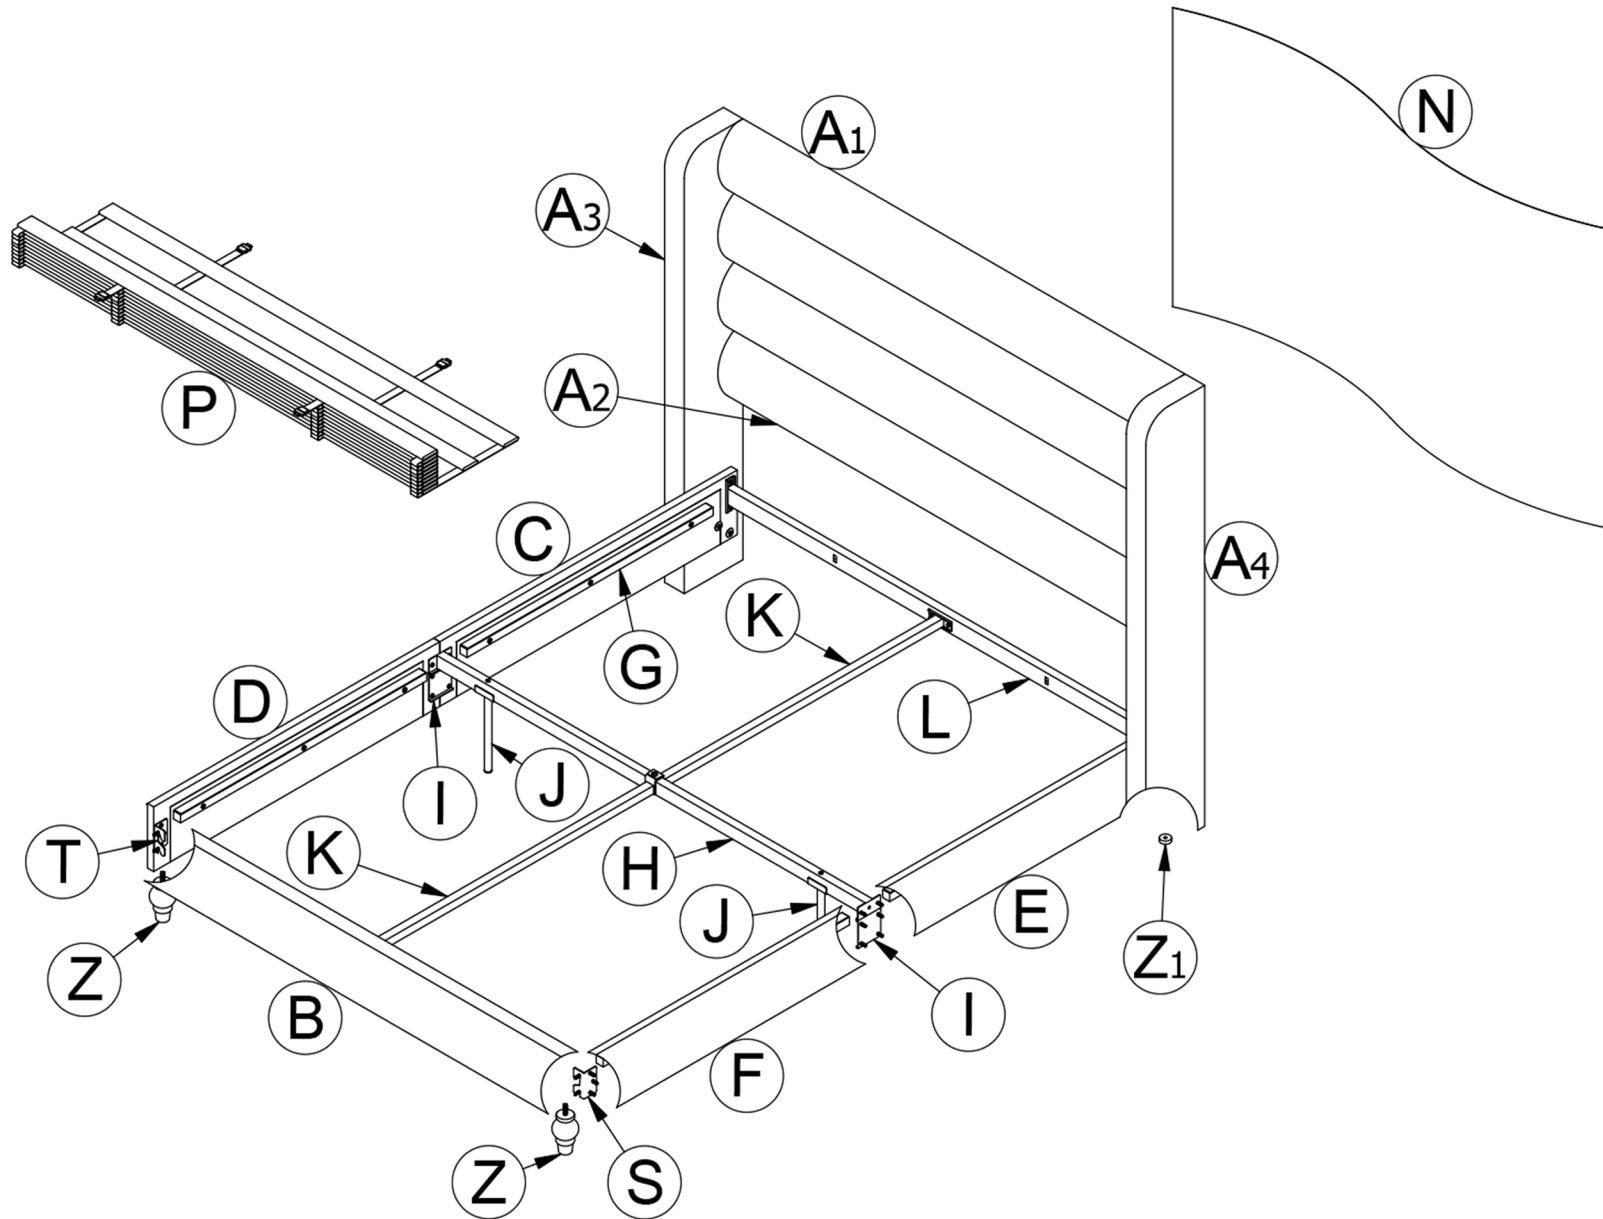

Bed-7223
Queen Size
Weight Limited: 800Lbs

PARTS

1
1/4"*3/4"
Bolt
34 PCS

2
1/4" X 19/16"
Bolt
31 PCS

3
5/16"*13/16"
Bolt
1 PCS

4
1/4"
Spring Washer
19 PCS

5
1/4"
Spring Washer
8 PCS

6
4mm
Allen Key
1 PCS

Step 1

Step 2

Step 3

Step 4

Step 5

Step 6

Step 7

Step 8

Step 9

Step 10

- 1** X 4
- 3** X 1

Step 11

Step 12

Step 13

Step 14

⚠ WARNINGS: