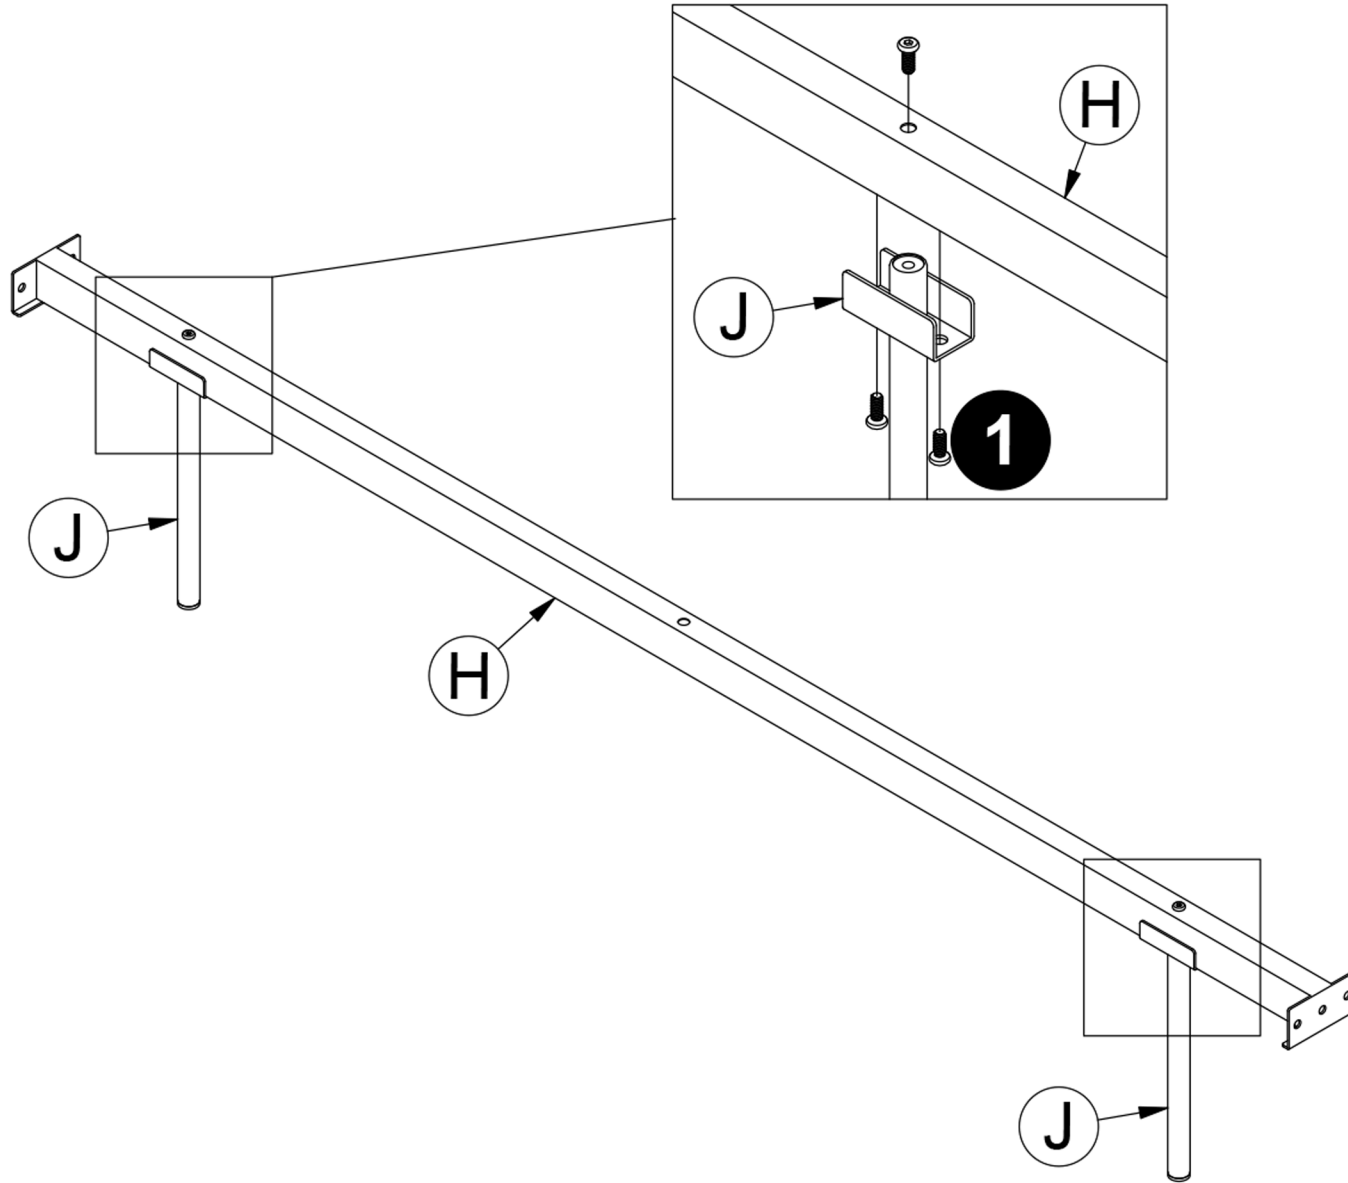

Bed-7223
Queen Size
Weight Limited: 800Lbs

PARTS

1
1/4"*3/4"
Bolt
34 PCS

2
1/4" X 19/16"
Bolt
31 PCS

3
5/16"*13/16"
Bolt
1 PCS

4
1/4"
Spring Washer
19 PCS

5
1/4"
Spring Washer
8 PCS

6
4mm
Allen Key
1 PCS

Step 1

Step 2

Step 3

Step 4

Step 5

Step 6

Step 7

Step 8

Step 9

Step 10

- 1** X 4
- 3** X 1

Step 11

Step 12

Step 13

Step 14

⚠ WARNINGS: