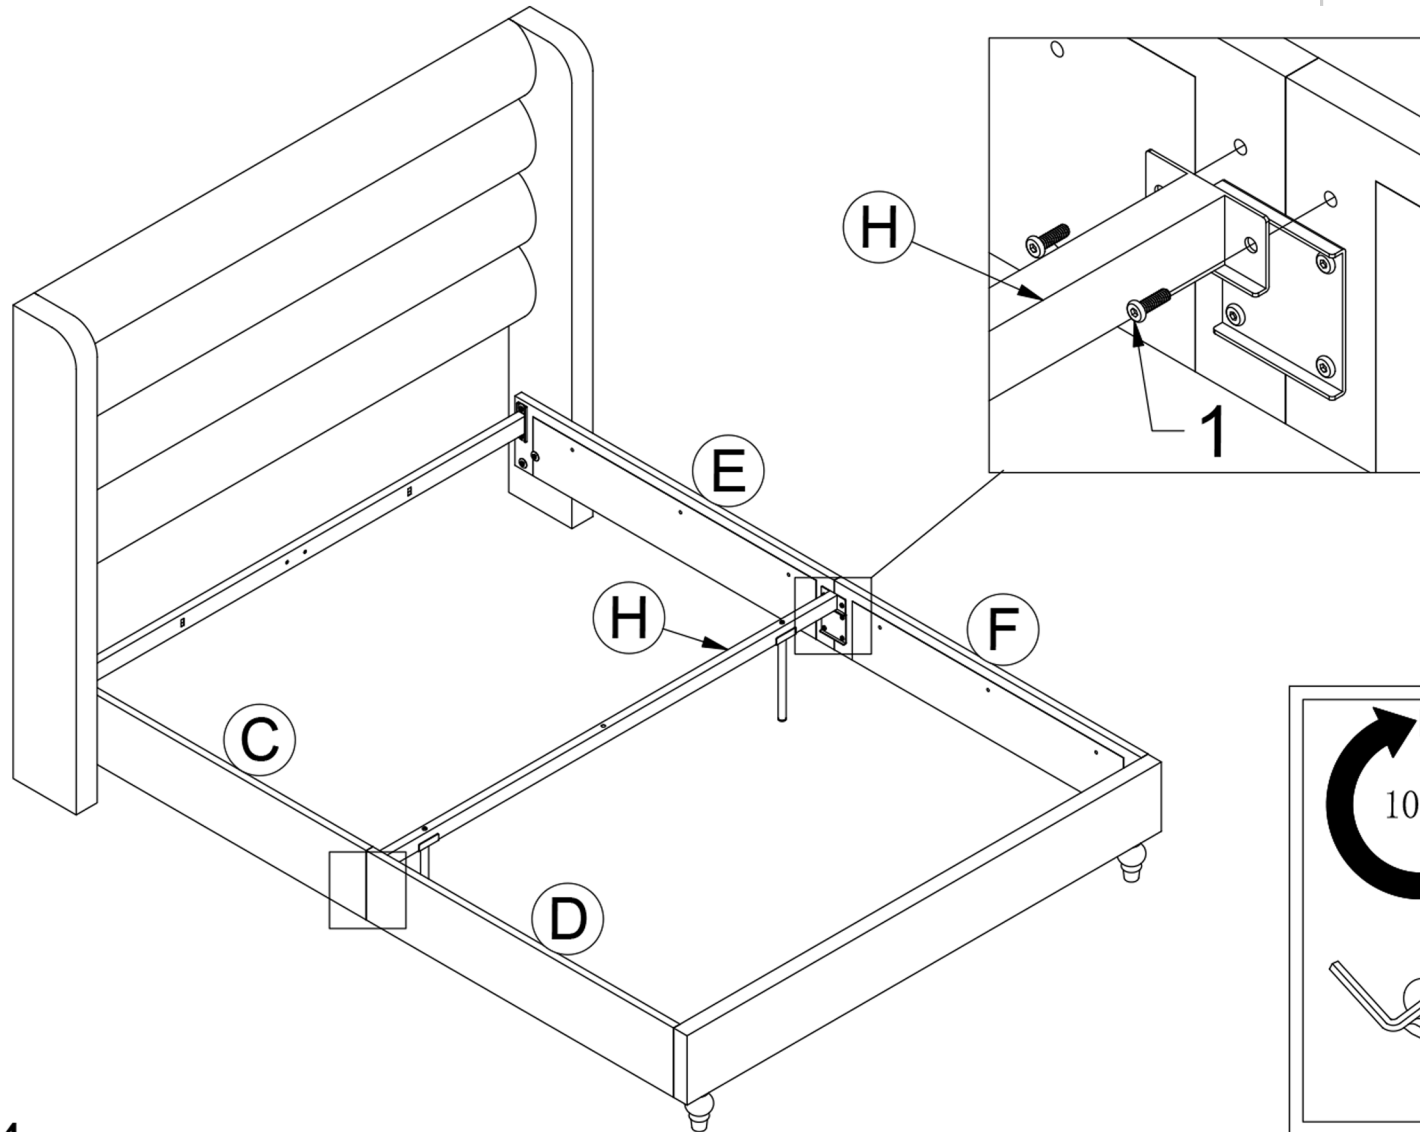

Bed-7223
Queen Size
Weight Limited: 800Lbs

PARTS

1
1/4"*3/4"
Bolt
34 PCS

2
1/4" X 19/16"
Bolt
31 PCS

3
5/16"*13/16"
Bolt
1 PCS

4
1/4"
Spring Washer
19 PCS

5
1/4"
Spring Washer
8 PCS

6
4mm
Allen Key
1 PCS

Step 1

Step 2

Step 3

Step 4

Step 5

Step 6

Step 7

Step 8

Step 9

Step 10

- 1** X 4
- 3** X 1

Step 11

Step 12

Step 13

Step 14

⚠ WARNINGS: