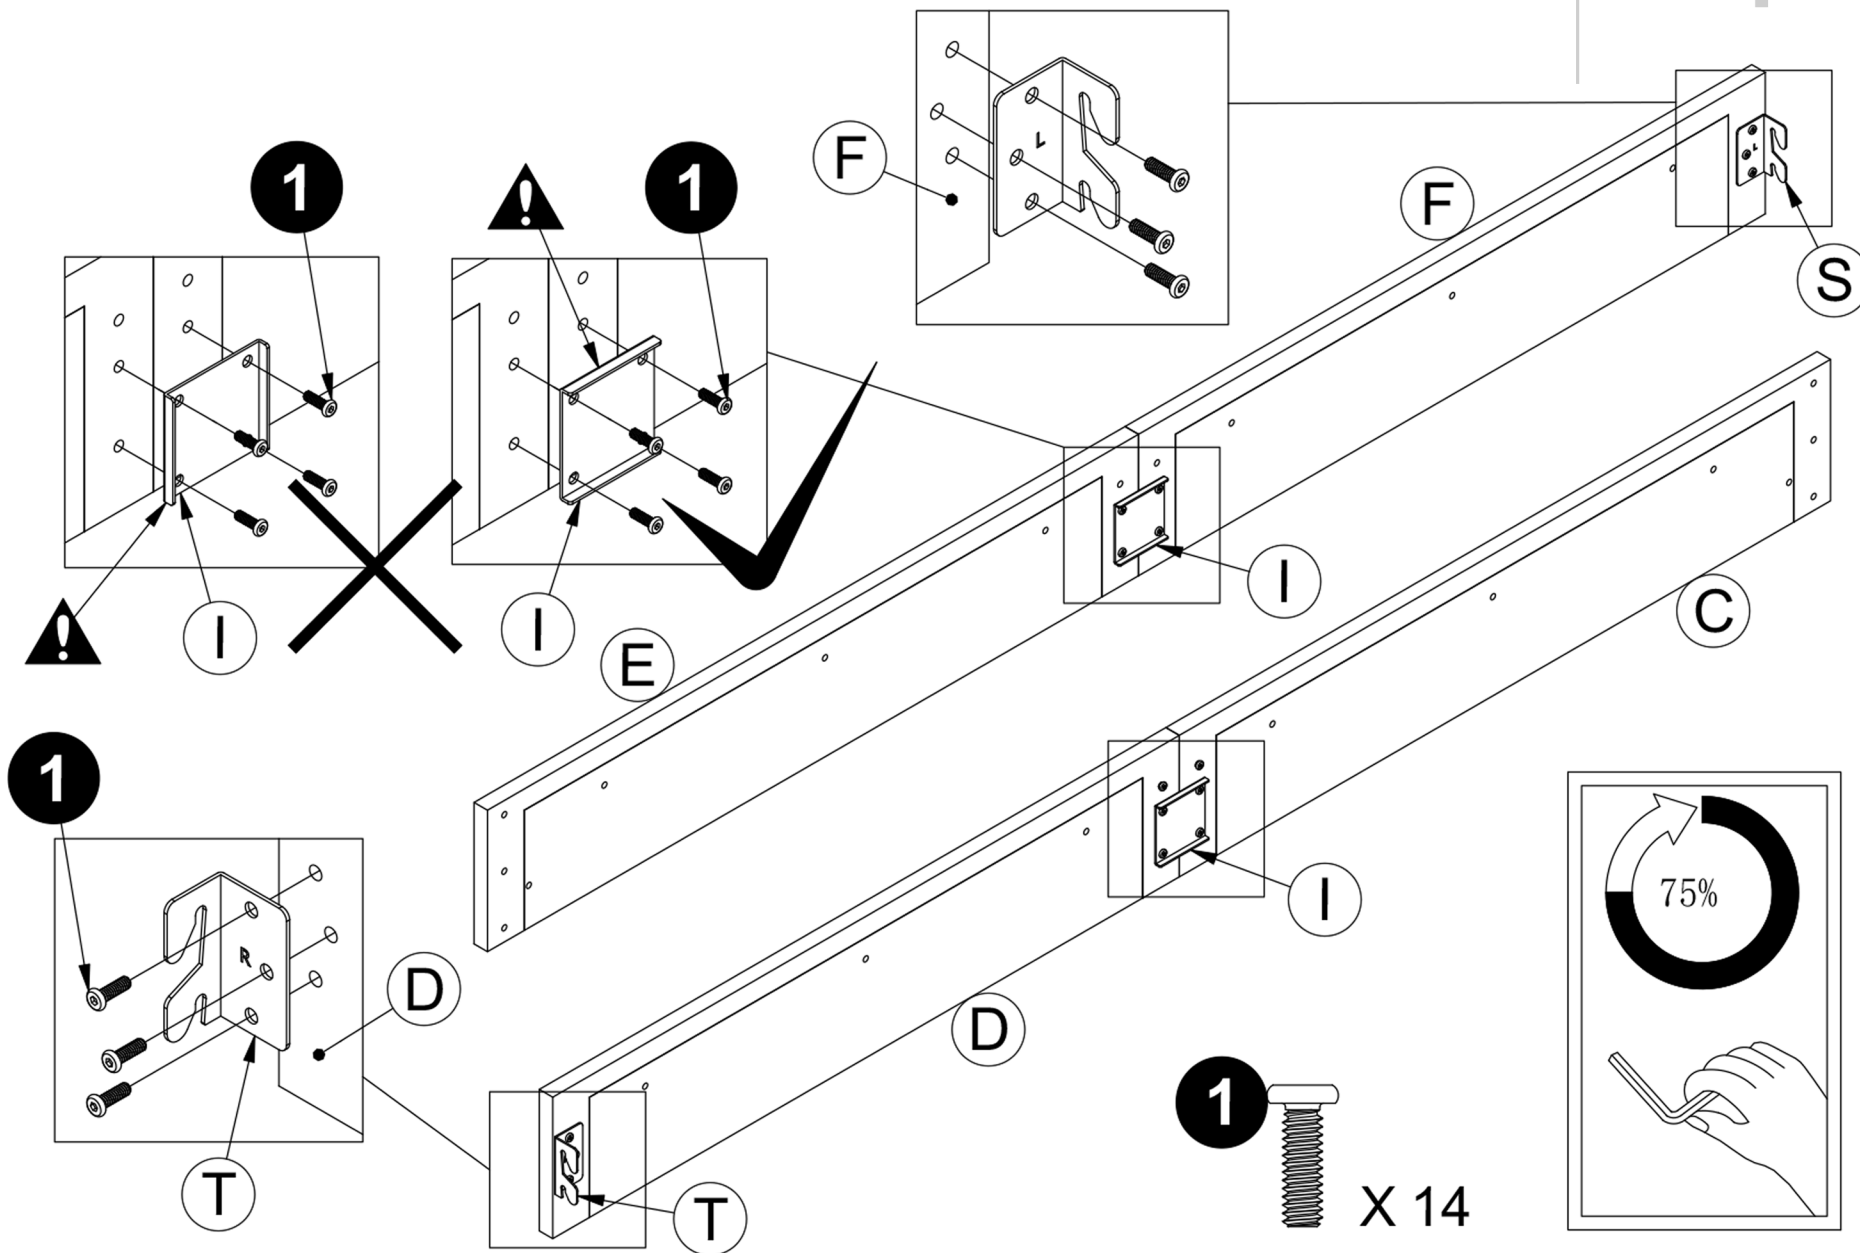

Bed-7223
Queen Size
Weight Limited: 800Lbs

PARTS

1
1/4"*3/4"
Bolt
34 PCS

2
1/4" X 19/16"
Bolt
31 PCS

3
5/16"*13/16"
Bolt
1 PCS

4
1/4"
Spring Washer
19 PCS

5
1/4"
Spring Washer
8 PCS

6
4mm
Allen Key
1 PCS

Step 1

Step 2

Step 3

Step 4

Step 5

Step 6

Step 7

Step 8