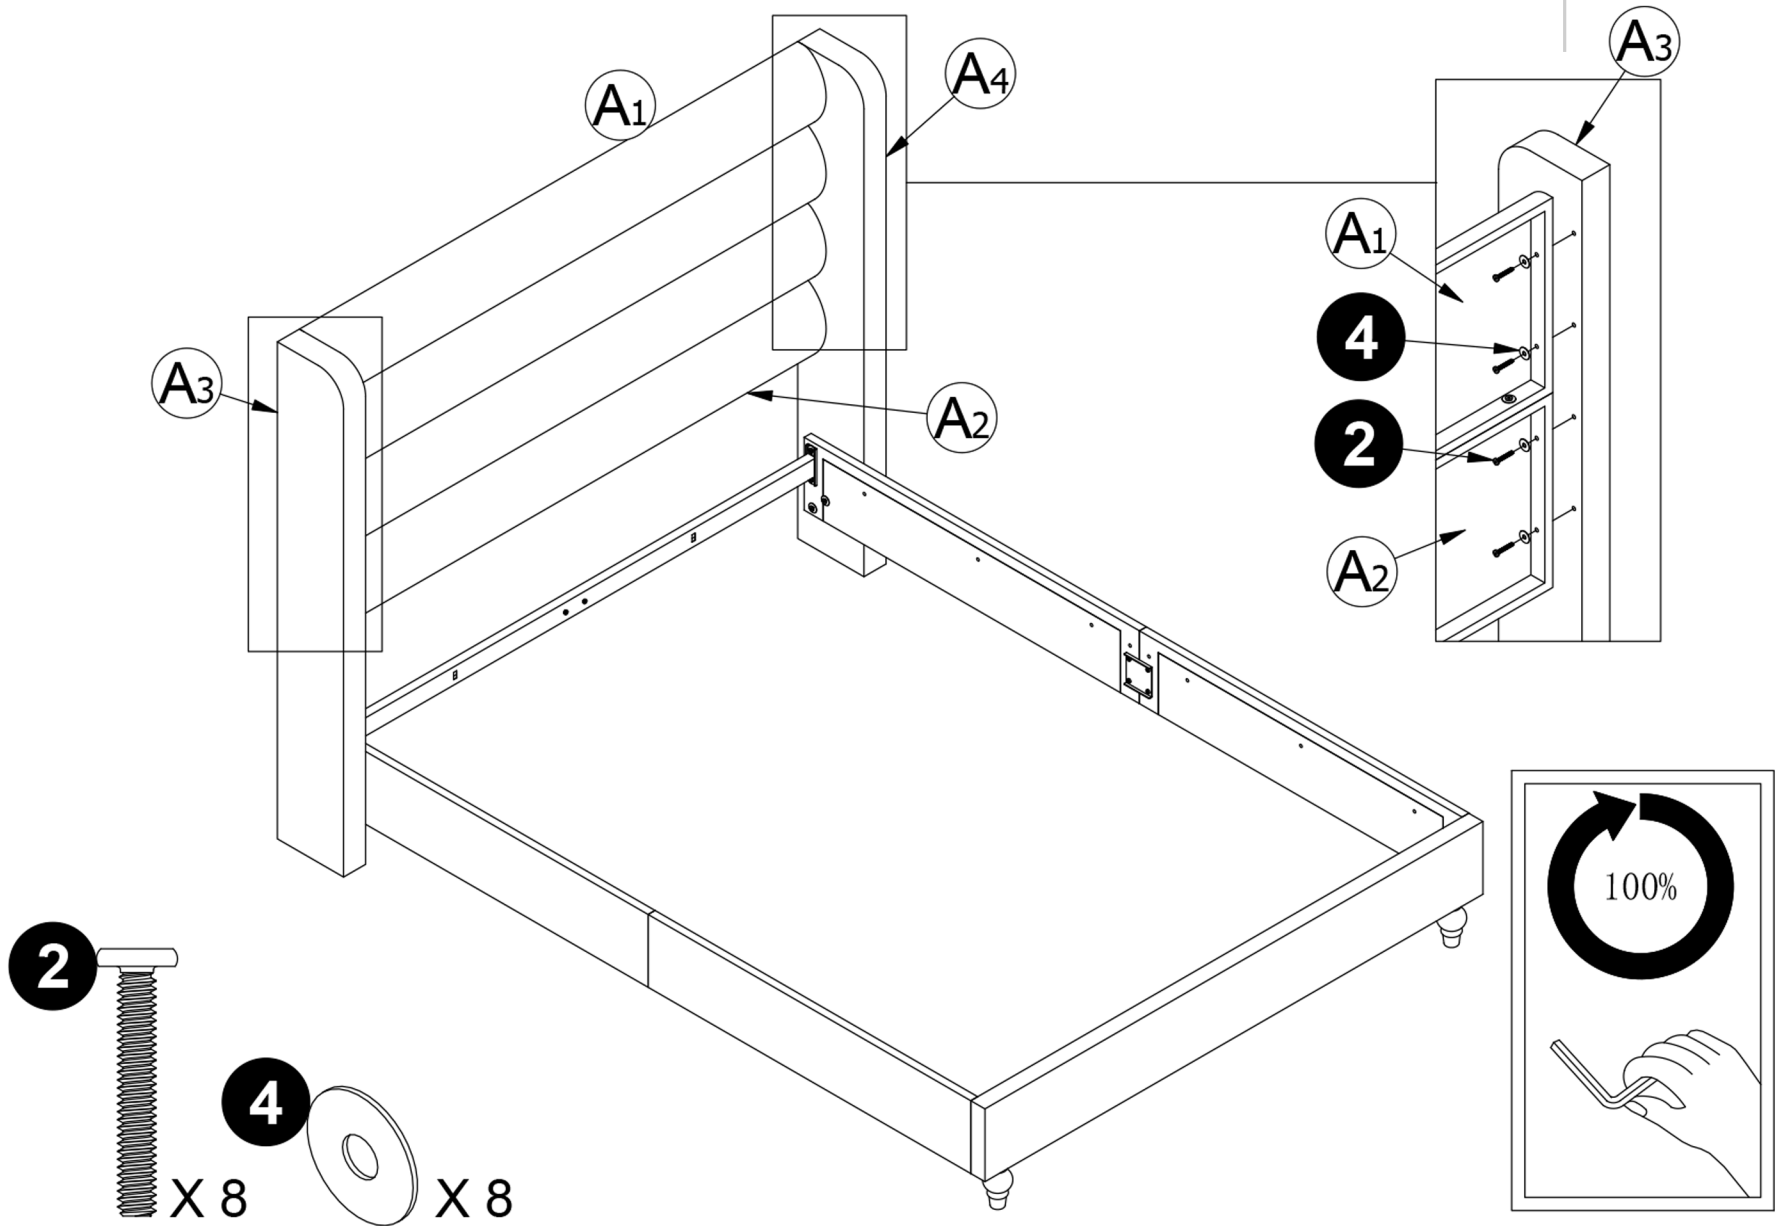

Bed-7223
Queen Size
Weight Limited: 800Lbs

PARTS

1
1/4"*3/4"
Bolt
34 PCS

2
1/4" X 19/16"
Bolt
31 PCS

3
5/16"*13/16"
Bolt
1 PCS

4
1/4"
Spring Washer
19 PCS

5
1/4"
Spring Washer
8 PCS

6
4mm
Allen Key
1 PCS

Step 1

Step 2

Step 3

Step 4

Step 5

Step 6

Step 7

Step 8

Step 9

Step 10

- 1** X 4
- 3** X 1

Step 11

Step 12

Step 13

Step 14

⚠ WARNINGS: