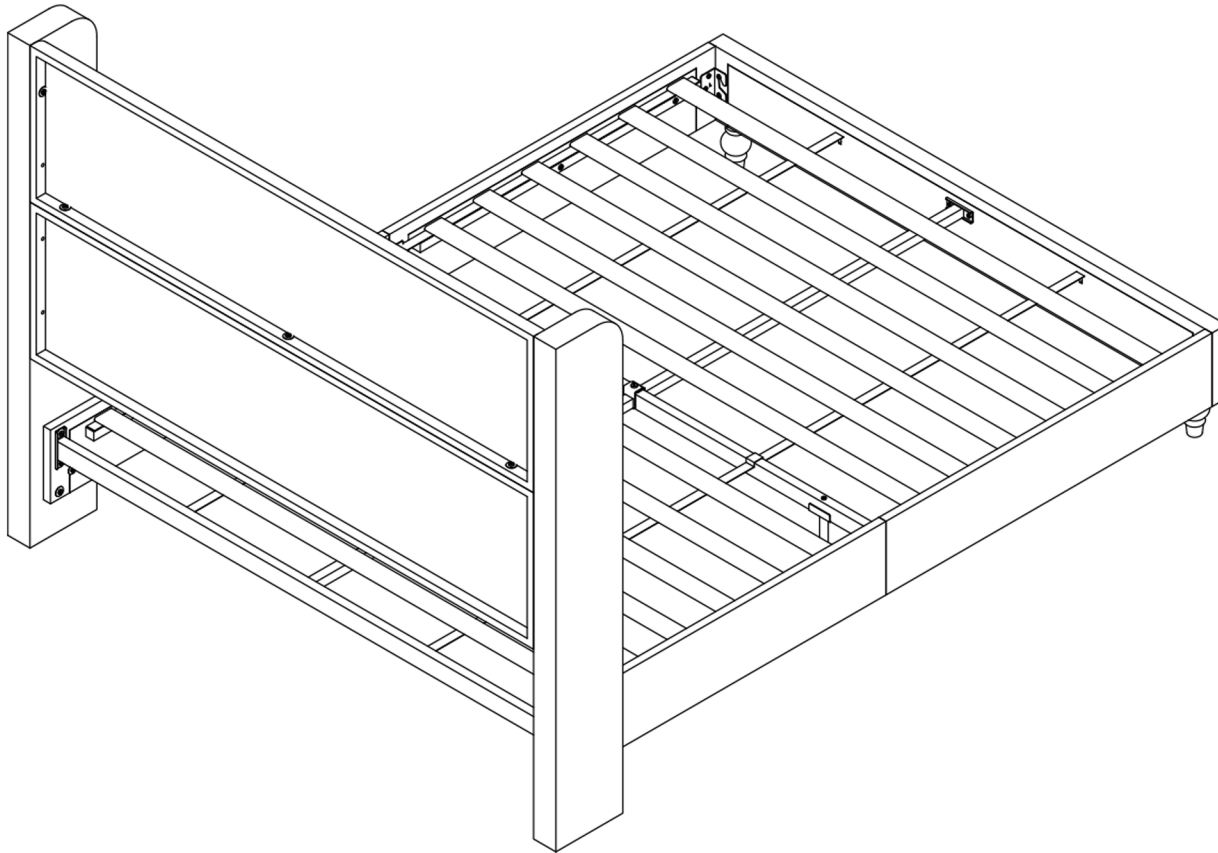

Bed-7223
Queen Size
Weight Limited: 800Lbs

PARTS

1
1/4"*3/4"
Bolt
34 PCS

2
1/4" X 19/16"
Bolt
31 PCS

3
5/16"*13/16"
Bolt
1 PCS

4
1/4"
Spring Washer
19 PCS

5
1/4"
Spring Washer
8 PCS

6
4mm
Allen Key
1 PCS

Step 9

Step 10

- 1** X 4
- 3** X 1

Step 11

Step 12

Step 13

Step 14

⚠ WARNINGS: