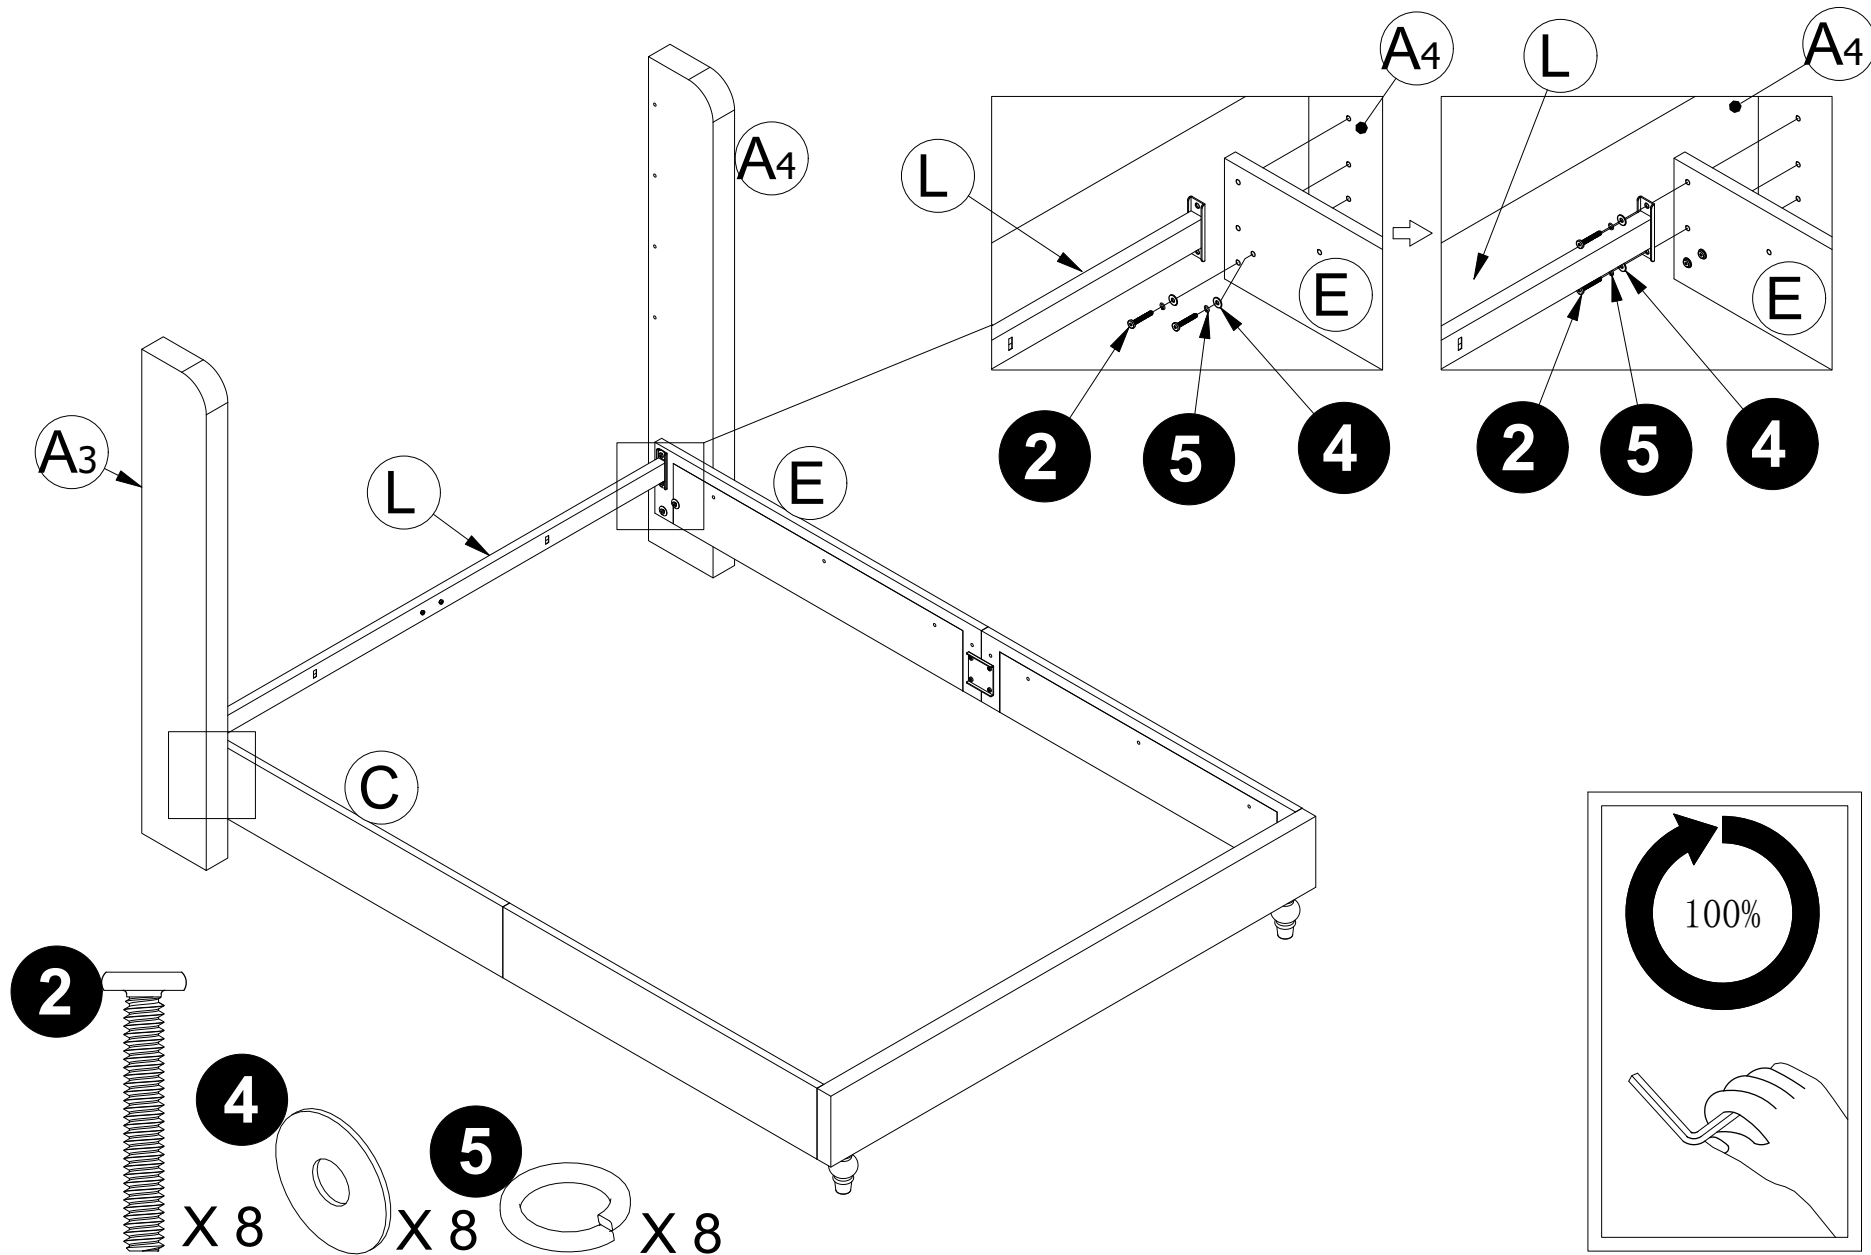

Bed-7223
Queen Size
Weight Limited: 800Lbs

PARTS

1
1/4"*3/4"
Bolt
34 PCS

2
1/4" X 19/16"
Bolt
31 PCS

3
5/16"*13/16"
Bolt
1 PCS

4
1/4"
Spring Washer
19 PCS

5
1/4"
Spring Washer
8 PCS

6
4mm
Allen Key
1 PCS

Step 1

Step 2

Step 3

Step 4

Step 5

Step 6

Step 7

Step 8

Step 9

Step 10

- 1** X 4
- 3** X 1

Step 11

Step 12

Step 13

Step 14

⚠ WARNINGS: