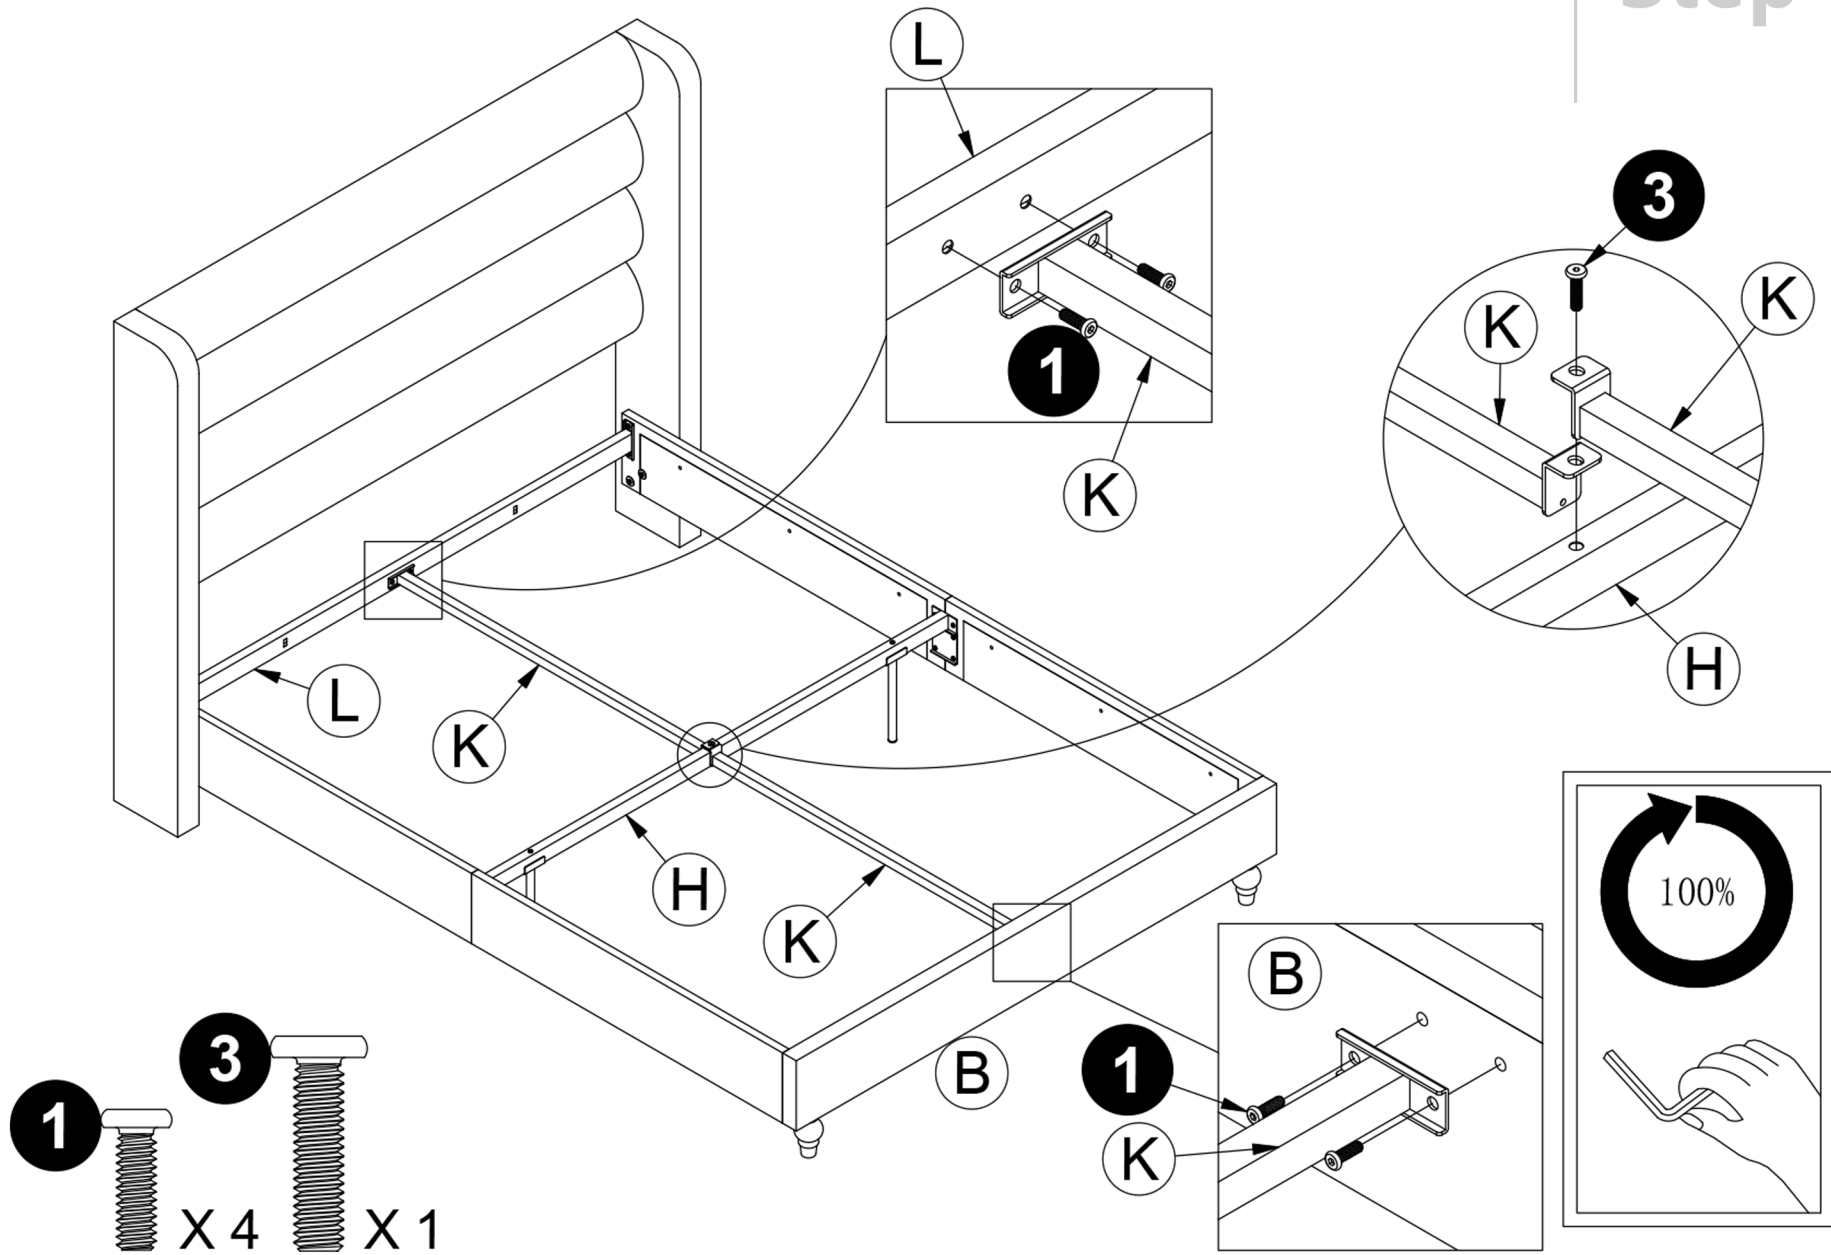

Bed-7223
Queen Size
Weight Limited: 800Lbs

PARTS

1
1/4"*3/4"
Bolt
34 PCS

2
1/4" X 19/16"
Bolt
31 PCS

3
5/16"*13/16"
Bolt
1 PCS

4
1/4"
Spring Washer
19 PCS

5
1/4"
Spring Washer
8 PCS

6
4mm
Allen Key
1 PCS

Step 1

Step 2

Step 3

Step 4

Step 5

Step 6

Step 7

Step 8

Step 9

Step 10

- 1** X 4
- 3** X 1

Step 11

Step 12

Step 13

Step 14

⚠ WARNINGS: