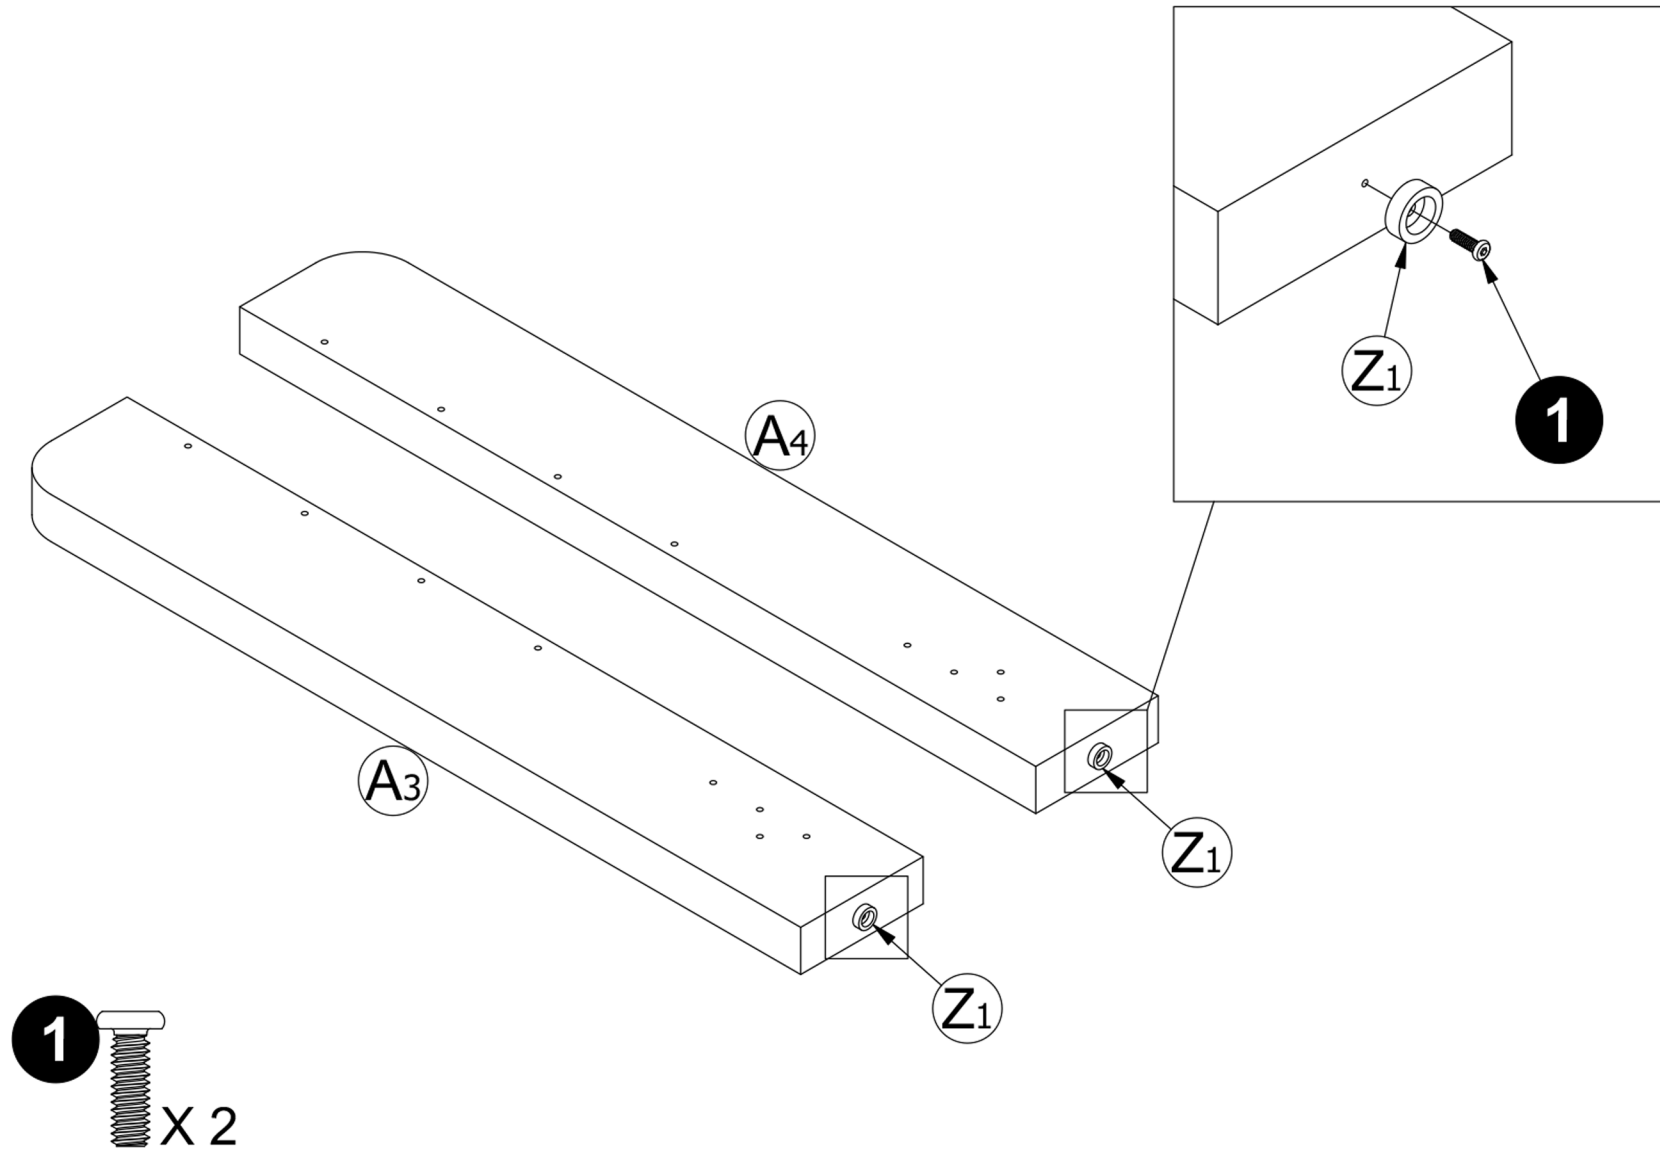

Bed-7223
Queen Size
Weight Limited: 800Lbs

PARTS

1
1/4"*3/4"
Bolt
34 PCS

2
1/4" X 19/16"
Bolt
31 PCS

3
5/16"*13/16"
Bolt
1 PCS

4
1/4"
Spring Washer
19 PCS

5
1/4"
Spring Washer
8 PCS

6
4mm
Allen Key
1 PCS

Step 1

Step 2

Step 3

Step 4

Step 5

Step 6

Step 7

Step 8

Step 9

Step 10

- 1** X 4
- 3** X 1

Step 11

Step 12

Step 13

Step 14

⚠ WARNINGS: