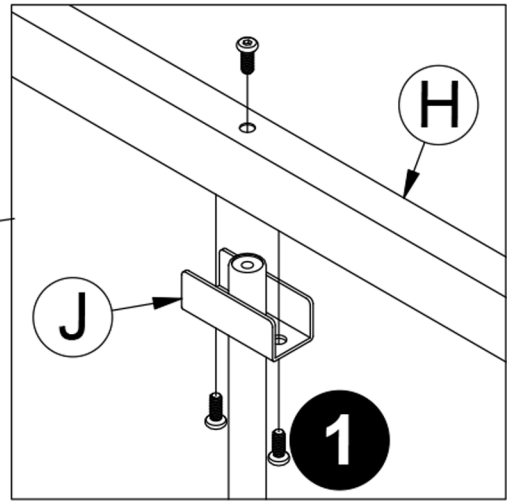

Bed-7223
Queen Size
Weight Limited: 800Lbs

PARTS

1
1/4"*3/4"
Bolt
34 PCS

2
1/4" X 19/16"
Bolt
31 PCS

3
5/16"*13/16"
Bolt
1 PCS

4
1/4"
Spring Washer
19 PCS

5
1/4"
Spring Washer
8 PCS

6
4mm
Allen Key
1 PCS

Step 1

Step 2

Step 3

Step 4

Step 5

Step 6

Step 7

Step 8

Step 9

Step 10

- 1** X 4
- 3** X 1

Step 11

Step 12

Step 13

Step 14

⚠ WARNINGS: