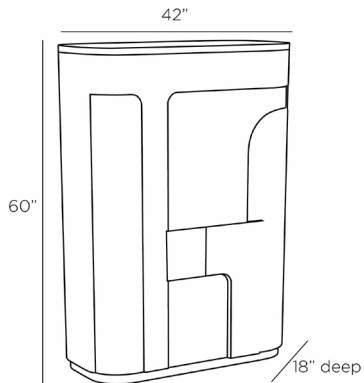

ARTERIOS

BRUSA CABINET

FNS08
H: 60 IN, W: 42 IN, D: 18 IN
Beige
Contract Suitable As Is

Mixing the textures of wood and grass cloth, our Brusa cabinet draws from the best of the Bauhaus movement. Its simple, flowing façade pairs beige seagrass cloth accents with heavy beige oak veneer panels. Brutalist in influence and practical in function, this textural design features three interior shelves and a bronze iron base. Finish will vary.

APPEARANCE

Material	Iron, Oak Veneer, Seagrass Cloth
Finish	Beige, Bronze
Finish Will Vary	true
Top Coat/Sealant	true
Adjustable Shelf Count	2
Fixed Shelf Count	1
Total Shelf Count	3

DIMENSIONS

Foot Print	W: 42 IN, D: 18 IN
Shelf	H: 1 IN, W: 40.5 IN, D: 11 IN
Diagonal Dimension	63 IN
Shelf Clearance	10"-16"

SHIPPING

Shipping Requirements	TruckShip
Product Weight	214.1 LBS
Gross Weight 1	264.1 LBS
Shipping Box 1	H: 64 IN, L: 46 IN, W: 22.7 IN

ADDITIONAL INFO

Features	Anti-Tip Kit Included
Leg Or Foot Application	Glides
Swatch Number	BGSSW, BGWSW