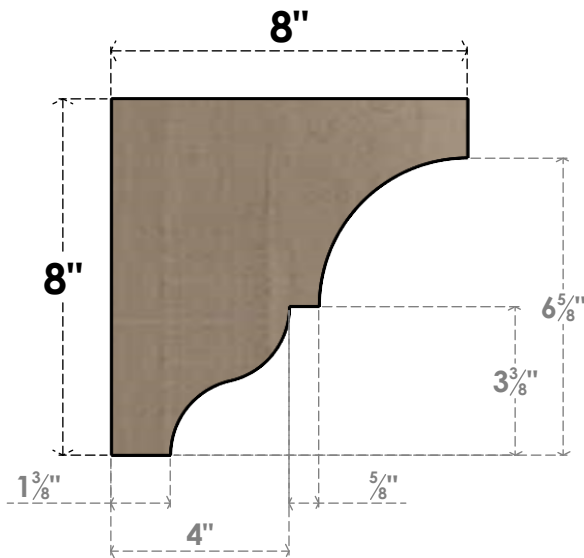

ITEM NUMBER: CORU08X08X08ASHRCPR

8"W X 8"D X 8"H SERIES 1 WIDE ASHEBORO ROUGH CEDAR TIMBERTHANE
FAUX WOOD CORBEL, PRIMED

SIDE PROFILE

FRONT PROFILE

ISOMETRIC

EKENA MILLWORK
2300 WEST MAIN ST.
CLARKSVILLE, TX 75426
TOLL FREE: 866-607-0453
WWW.EKENAMILLWORK.COM

NOTES

1. INSTALLATION TO BE COMPLETED IN ACCORDANCE WITH MANUFACTURER'S SPECIFICATIONS.
2. DRAWING MAY NOT BE TO SCALE
3. THIS DRAWING IS INTENDED FOR DESIGN AND PLANNING PURPOSES ONLY.
4. ALL INFORMATION CONTAINED HEREIN WAS CURRENT AT THE TIME OF DEVELOPMENT BUT MUST BE REVIEWED AND APPROVED BY THE PRODUCT MANUFACTURER TO BE CONSIDERED ACCURATE.
5. TIMBERTHANE ARCHITECTURAL PRODUCTS ARE MADE FROM HIGH DENSITY URETHANE AND COME FACTORY PRIMED