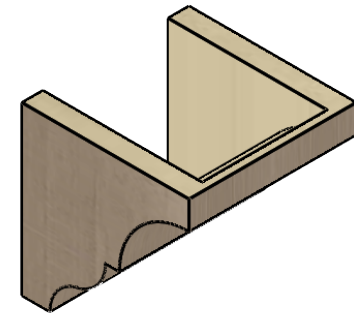

ITEM NUMBER: CORU08X08X08ASHRCPR

8"W X 8"D X 8"H SERIES 1 WIDE ASHEBORO ROUGH CEDAR TIMBERTHANE
FAUX WOOD CORBEL, PRIMED

SIDE PROFILE

FRONT PROFILE

ISOMETRIC

EKENA MILLWORK
2300 WEST MAIN ST.
CLARKSVILLE, TX 75426
TOLL FREE: 866-607-0453
WWW.EKENAMILLWORK.COM

NOTES

1. INSTALLATION TO BE COMPLETED IN ACCORDANCE WITH MANUFACTURER'S SPECIFICATIONS.
2. DRAWING MAY NOT BE TO SCALE
3. THIS DRAWING IS INTENDED FOR DESIGN AND PLANNING PURPOSES ONLY.
4. ALL INFORMATION CONTAINED HEREIN WAS CURRENT AT THE TIME OF DEVELOPMENT BUT MUST BE REVIEWED AND APPROVED BY THE PRODUCT MANUFACTURER TO BE CONSIDERED ACCURATE.
5. TIMBERTHANE ARCHITECTURAL PRODUCTS ARE MADE FROM HIGH DENSITY URETHANE AND COME FACTORY PRIMED