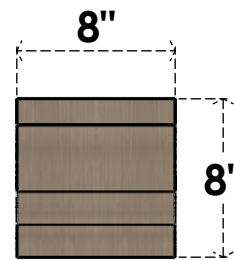

ITEM NUMBER: CORU08X08X08ASHRCPR

8"W X 8"D X 8"H SERIES 1 WIDE ASHEBORO ROUGH CEDAR TIMBERTHANE
FAUX WOOD CORBEL, PRIMED

SIDE PROFILE

FRONT PROFILE

ISOMETRIC

EKENA MILLWORK
2300 WEST MAIN ST.
CLARKSVILLE, TX 75426
TOLL FREE: 866-607-0453
WWW.EKENAMILLWORK.COM

NOTES

1. INSTALLATION TO BE COMPLETED IN ACCORDANCE WITH MANUFACTURER'S SPECIFICATIONS.
2. DRAWING MAY NOT BE TO SCALE
3. THIS DRAWING IS INTENDED FOR DESIGN AND PLANNING PURPOSES ONLY.
4. ALL INFORMATION CONTAINED HEREIN WAS CURRENT AT THE TIME OF DEVELOPMENT BUT MUST BE REVIEWED AND APPROVED BY THE PRODUCT MANUFACTURER TO BE CONSIDERED ACCURATE.
5. TIMBERTHANE ARCHITECTURAL PRODUCTS ARE MADE FROM HIGH DENSITY URETHANE AND COME FACTORY PRIMED