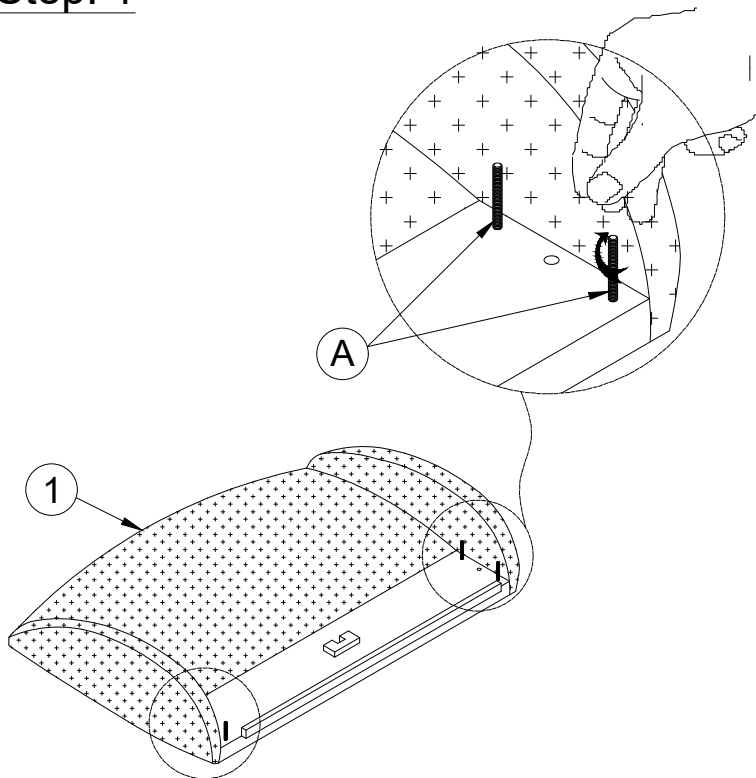

ASSEMBLY INSTRUCTION MAEVE QUEEN BED

Name of Hardware

A		Stud Bolts M8 x 80	8
B		Nuts M8	8
C		Lock Washer M8	8
D		Curved Washers	8
E		Long Screw M4x60	2
F		Short Screw M4x30	8
G		Wrench K13	1

Step: 1

Step: 2

Step: 3