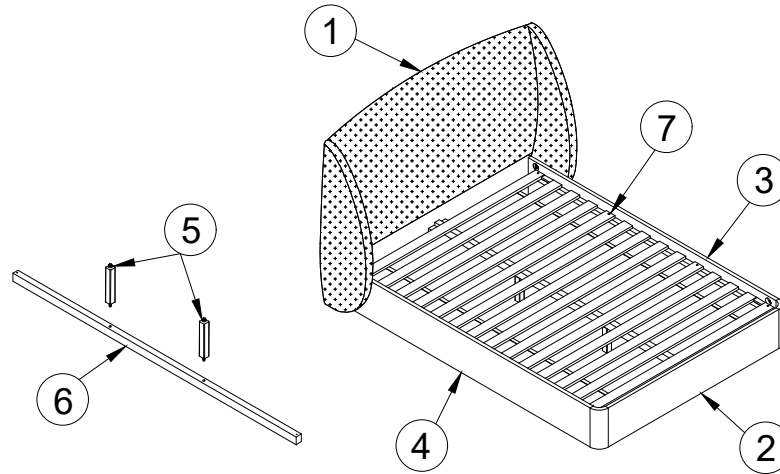

# ASSEMBLY INSTRUCTION MAEVE QUEEN BED

### Name of Hardware

A		Stud Bolts M8 x 80	8
B		Nuts M8	8
C		Lock Washer M8	8
D		Curved Washers	8
E		Long Screw M4x60	2
F		Short Screw M4x30	8
G		Wrench K13	1