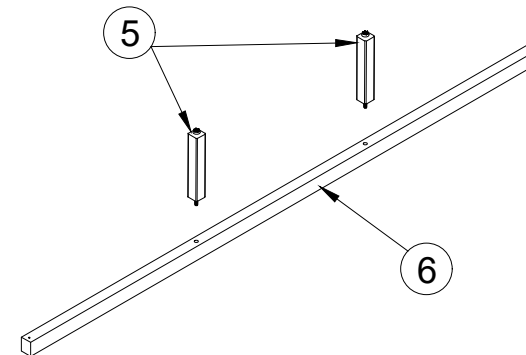

ASSEMBLY INSTRUCTION MAEVE QUEEN BED

Name of Hardware

A		Stud Bolts M8 x 80	8
B		Nuts M8	8
C		Lock Washer M8	8
D		Curved Washers	8
E		Long Screw M4x60	2
F		Short Screw M4x30	8
G		Wrench K13	1

Step: 1

Step: 2

Step: 3