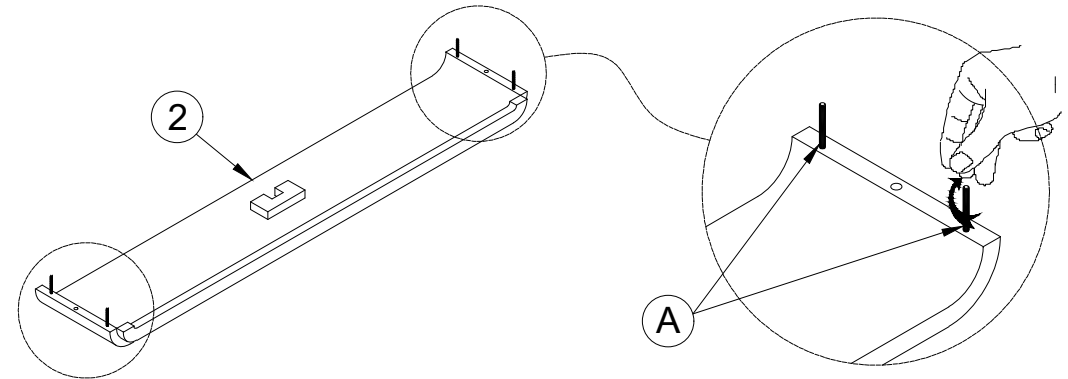

Step: 2

Step: 3