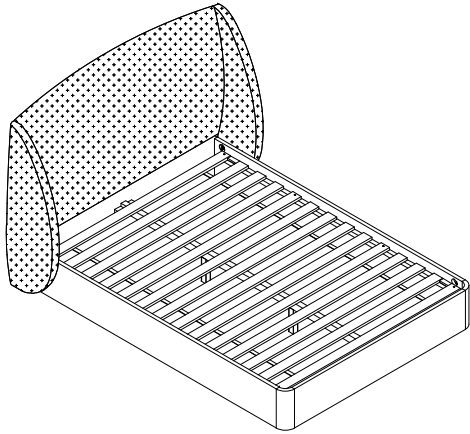

# ASSEMBLY INSTRUCTION MAEVE QUEEN BED

### Name of Hardware

A		Stud Bolts M8 x 80	8
B		Nuts M8	8
C		Lock Washer M8	8
D		Curved Washers	8
E		Long Screw M4x60	2
F		Short Screw M4x30	8
G		Wrench K13	1