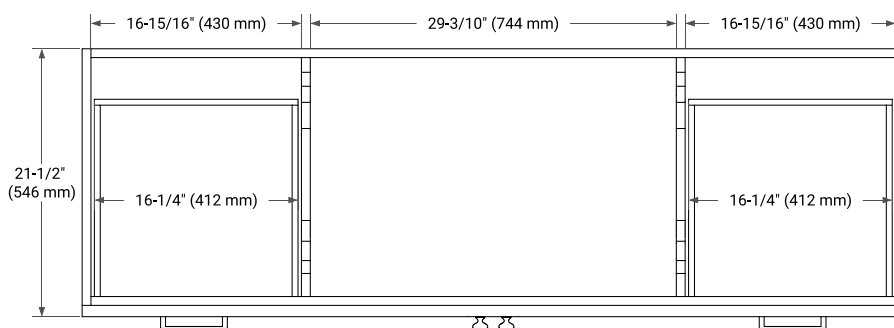

66" SINGLE SINK BASE CABINET

BASE CABINET DIMENSIONS

66" W x 21.5" D x 34.5" H

FEATURES

- Solid wood frame & plywood panels
- Dovetail drawers and joints
- Soft closing doors & drawers

HARDWARE FINISHES*

Brushed Nickel   Satin Brass   Matte Black   Polished Chrome

Hardware comes preinstalled with the illustrated option. Other finishes are available on our online store if you prefer a different one.

AVAILABLE COLORS

White   Grey   Midnight Blue   Black

FRONT VIEW

SIDE VIEW

PLAN VIEW