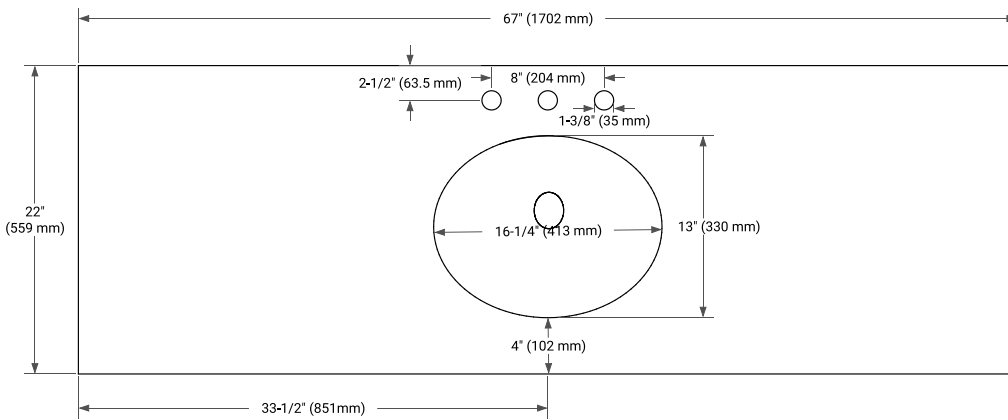

67" SINGLE OVAL SINK COUNTERTOP WITH 0.75 IN. THICKNESS

OVERALL DIMENSIONS

67" W x 22" D x 0.75" H

COUNTERTOP OPTIONS

FEATURES

- Solid countertop with mitered edges & seams
- Undermount white oval sink
- Pre-drilled for 8" widespread faucet

INCLUDED

- Countertop
- Matching Backsplash
- Oval Sink

COUNTERTOP PLAN VIEW