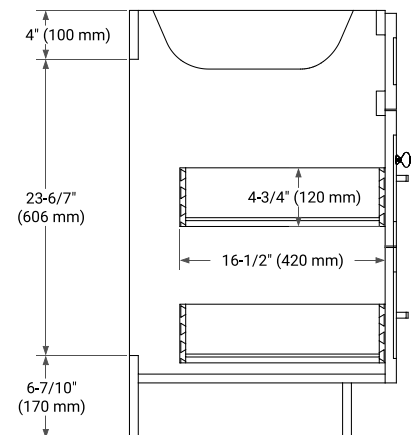

66" SINGLE SINK BASE CABINET

BASE CABINET DIMENSIONS

66" W x 21.5" D x 34.5" H

FEATURES

- Solid wood frame & plywood panels
- Dovetail drawers and joints
- Soft closing doors & drawers

HARDWARE FINISHES*

Brushed Nickel   Satin Brass   Matte Black   Polished Chrome

Hardware comes preinstalled with the illustrated option. Other finishes are available on our online store if you prefer a different one.

AVAILABLE COLORS

White   Grey   Midnight Blue   Black

FRONT VIEW

SIDE VIEW

PLAN VIEW