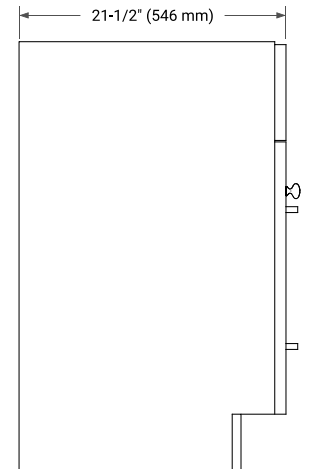

66" SINGLE SINK BASE CABINET

BASE CABINET DIMENSIONS

66" W x 21.5" D x 34.5" H

FEATURES

- Solid wood frame & plywood panels
- Dovetail drawers and joints
- Soft closing doors & drawers

HARDWARE FINISHES*

Brushed Nickel   Satin Brass   Matte Black   Polished Chrome

Hardware comes preinstalled with the illustrated option. Other finishes are available on our online store if you prefer a different one.

AVAILABLE COLORS

White   Grey   Midnight Blue   Black

FRONT VIEW

SIDE VIEW

PLAN VIEW