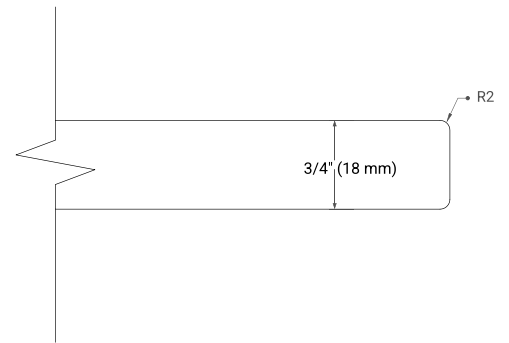

EDGE SIDE VIEW